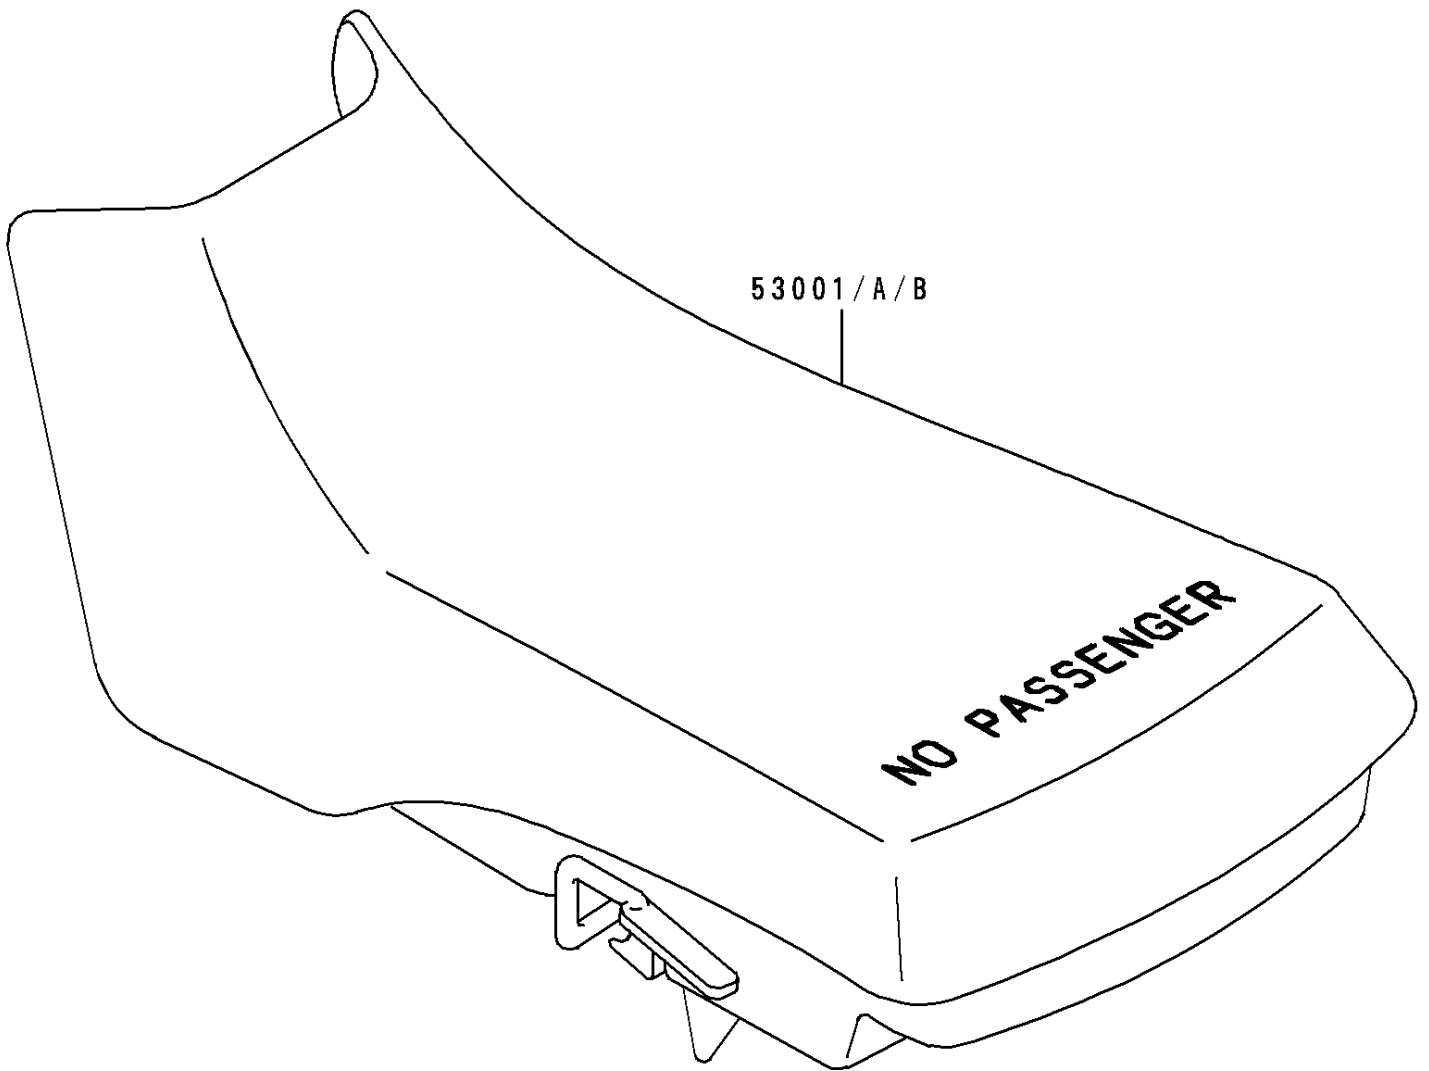

# 1990 Bayou 300 PARTS DIAGRAM

Seat

F2510

# 1990 Bayou 300 PARTS LIST

Seat

ITEM NAME	PART NUMBER	QUANTITY
SEAT-ASSY,BLACK (Ref # 53001)	53001-1528-MA	1