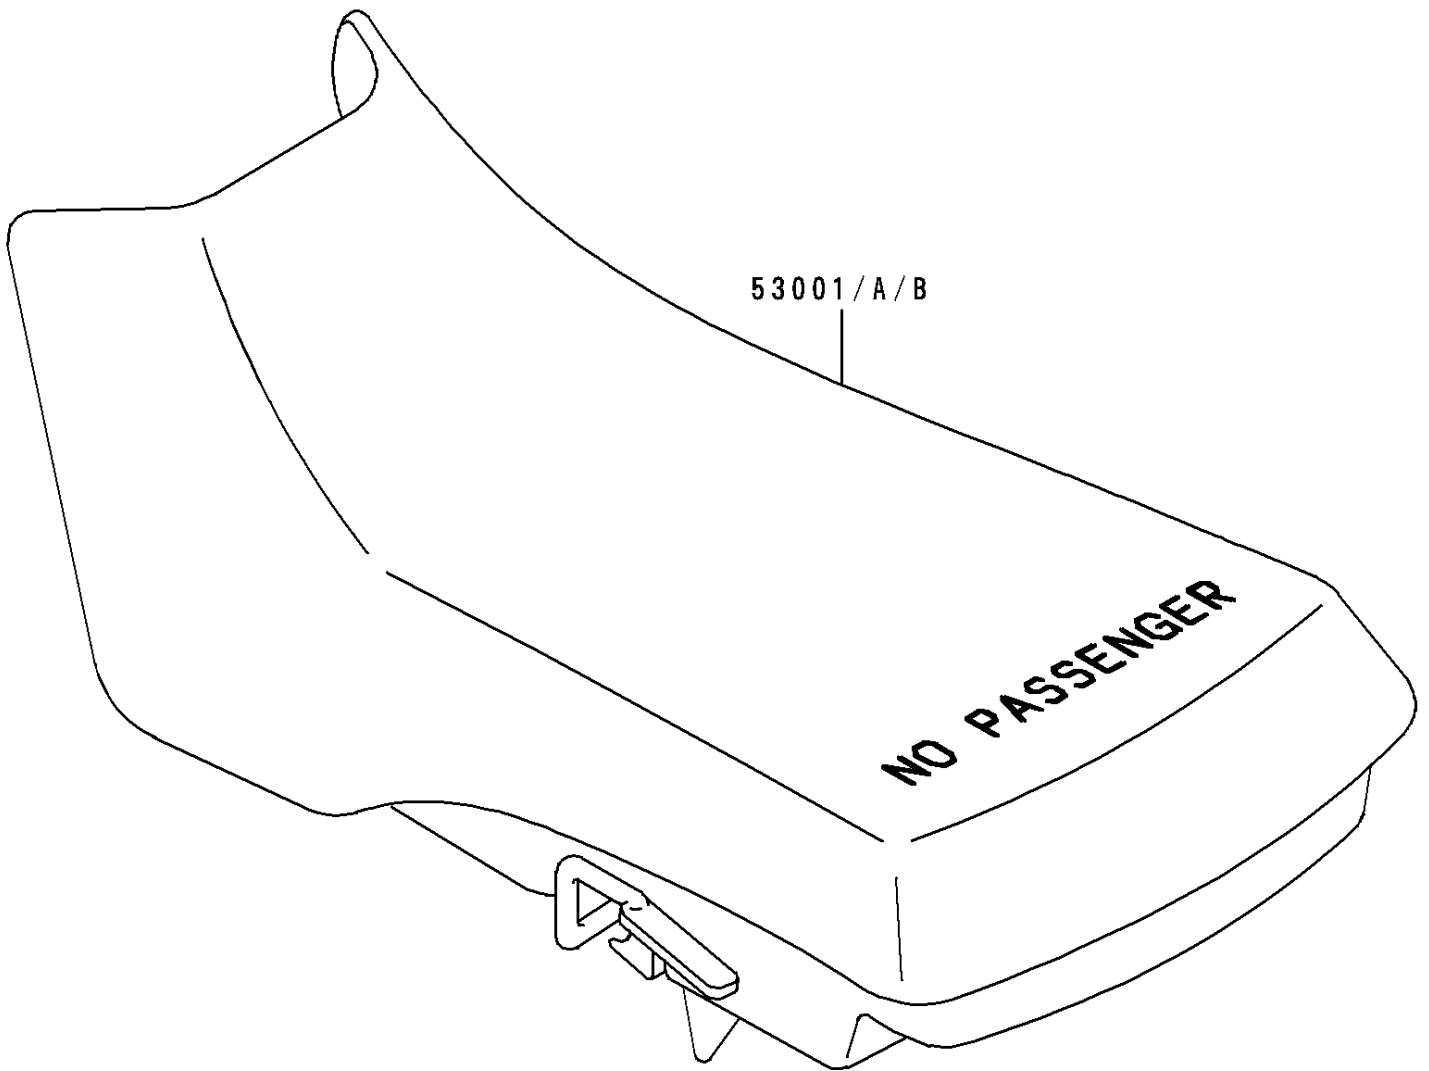

# 1991 Bayou 300 PARTS DIAGRAM

Seat

F2510

# 1991 Bayou 300 PARTS LIST

Seat

ITEM NAME	PART NUMBER	QUANTITY
SEAT-ASSY,BLACK (Ref # 53001)	53001-1528-MA	1