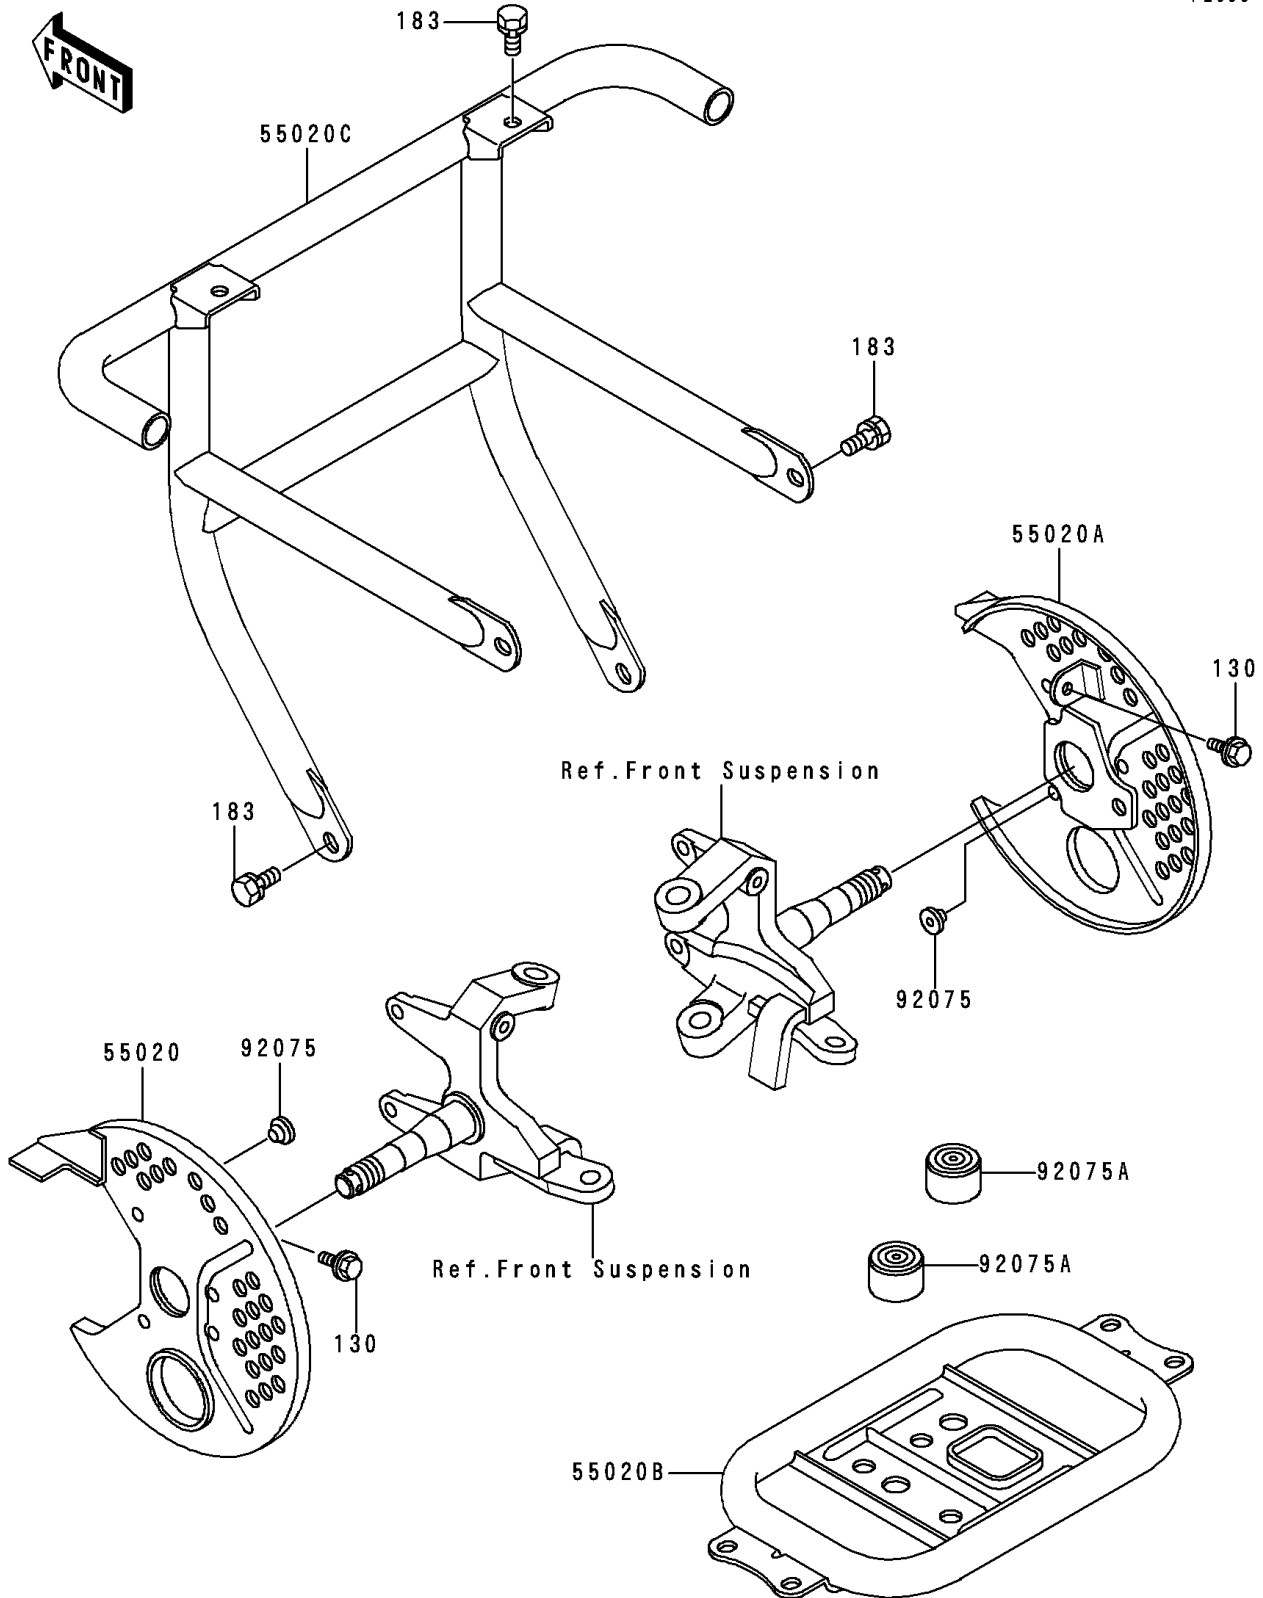

1989 Bayou 300 PARTS DIAGRAM

Guard

F2680

1989 Bayou 300 PARTS LIST

Guard

ITEM NAME	PART NUMBER	QUANTITY
BOLT-FLANGED,6X10 (Ref # 130)	130B0610	2
BOLT-UPSET-WS-SMALL (Ref # 183)	183J0816	6
GUARD,FRONT HUB,INNER,LH (Ref # 55020)	55020-1223	1
GUARD,FRONT HUB,INNER,RH (Ref # 55020A)	55020-1224	1
GUARD,ENGINE (Ref # 55020B)	55020-1242	1
GUARD,FR (Ref # 55020C)	55020-1281	1
DAMPER,INNER (Ref # 92075)	92075-1822	6
DAMPER (Ref # 92075A)	92075-1896	2