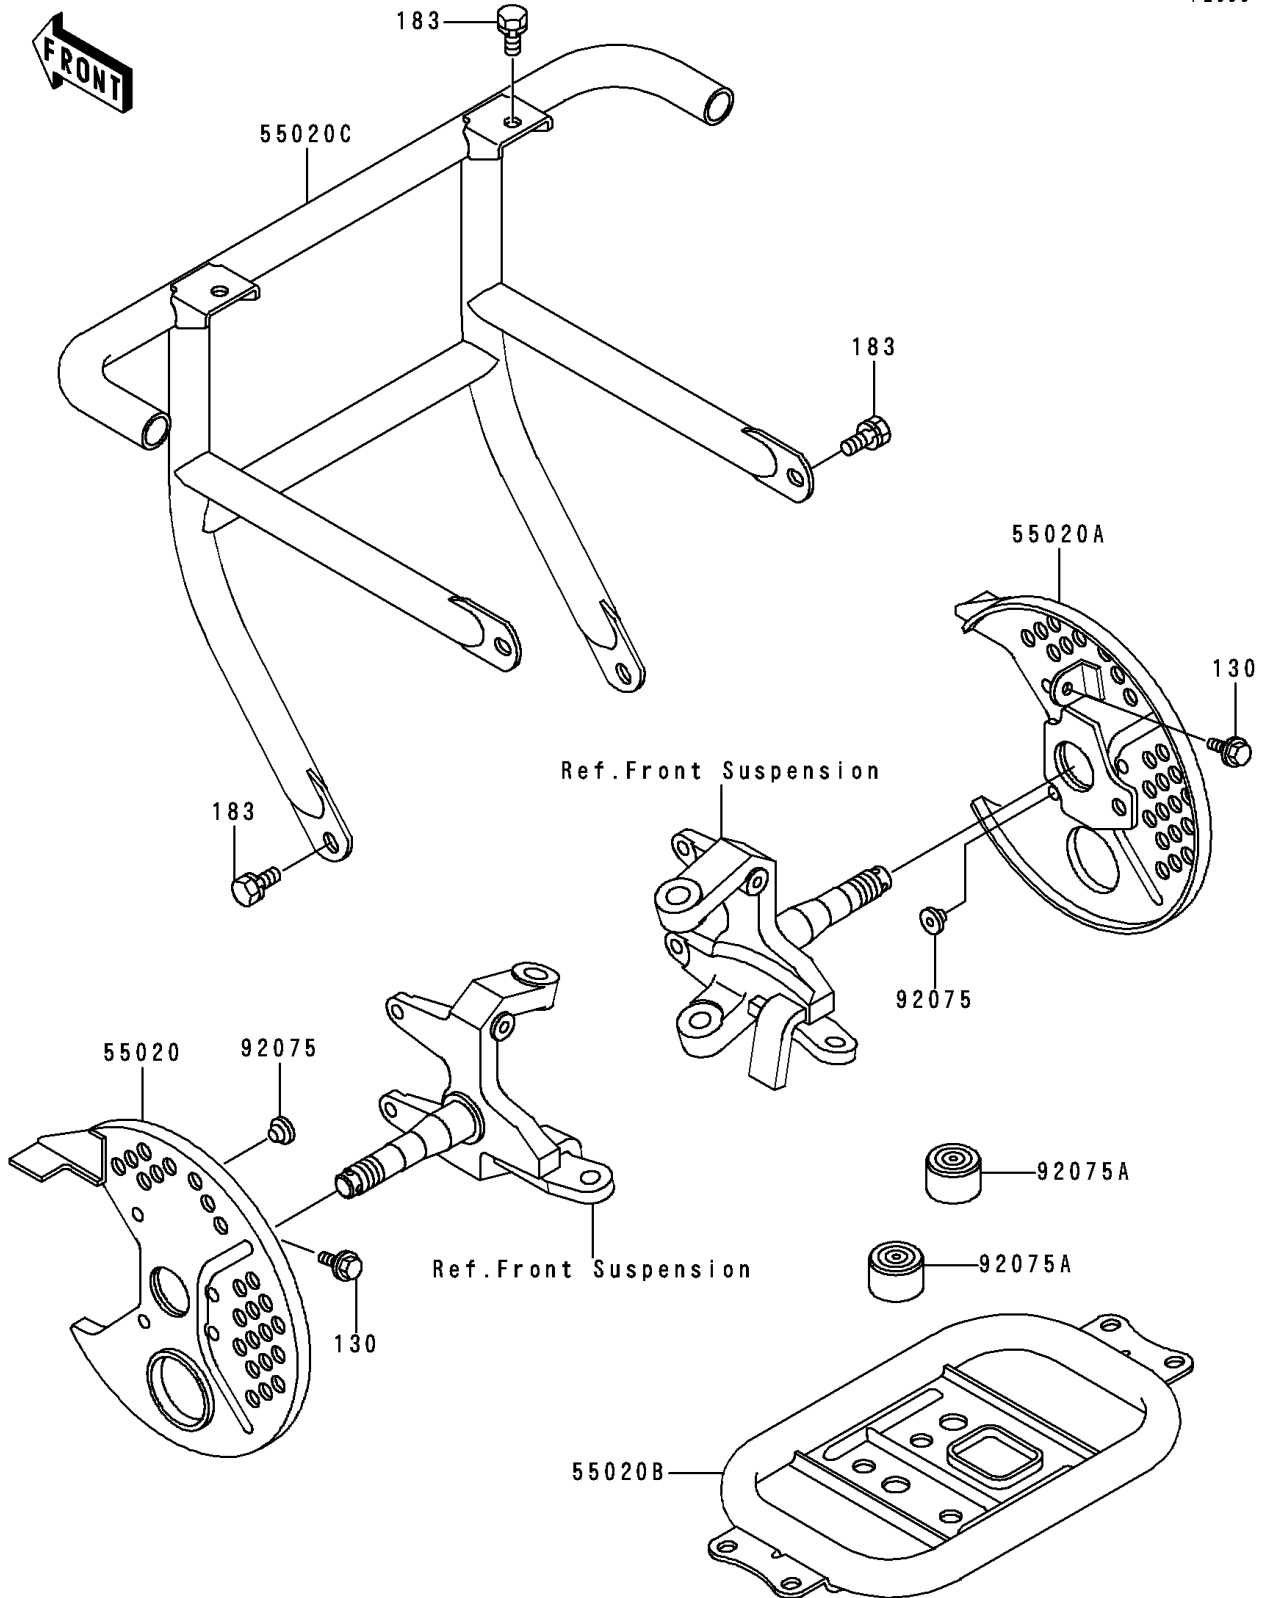

1990 Bayou 300 PARTS DIAGRAM

Guard

F2680

1990 Bayou 300 PARTS LIST

Guard

ITEM NAME	PART NUMBER	QUANTITY
BOLT-FLANGED,6X10 (Ref # 130)	130B0610	2
BOLT-UPSET-WS-SMALL (Ref # 183)	183J0816	6
GUARD,FRONT HUB,INNER,LH (Ref # 55020)	55020-1223	1
GUARD,FRONT HUB,INNER,RH (Ref # 55020A)	55020-1224	1
GUARD,ENGINE (Ref # 55020B)	55020-1242	1
GUARD,FR (Ref # 55020C)	55020-1281	1
DAMPER,INNER (Ref # 92075)	92075-1822	6
DAMPER (Ref # 92075A)	92075-1896	2