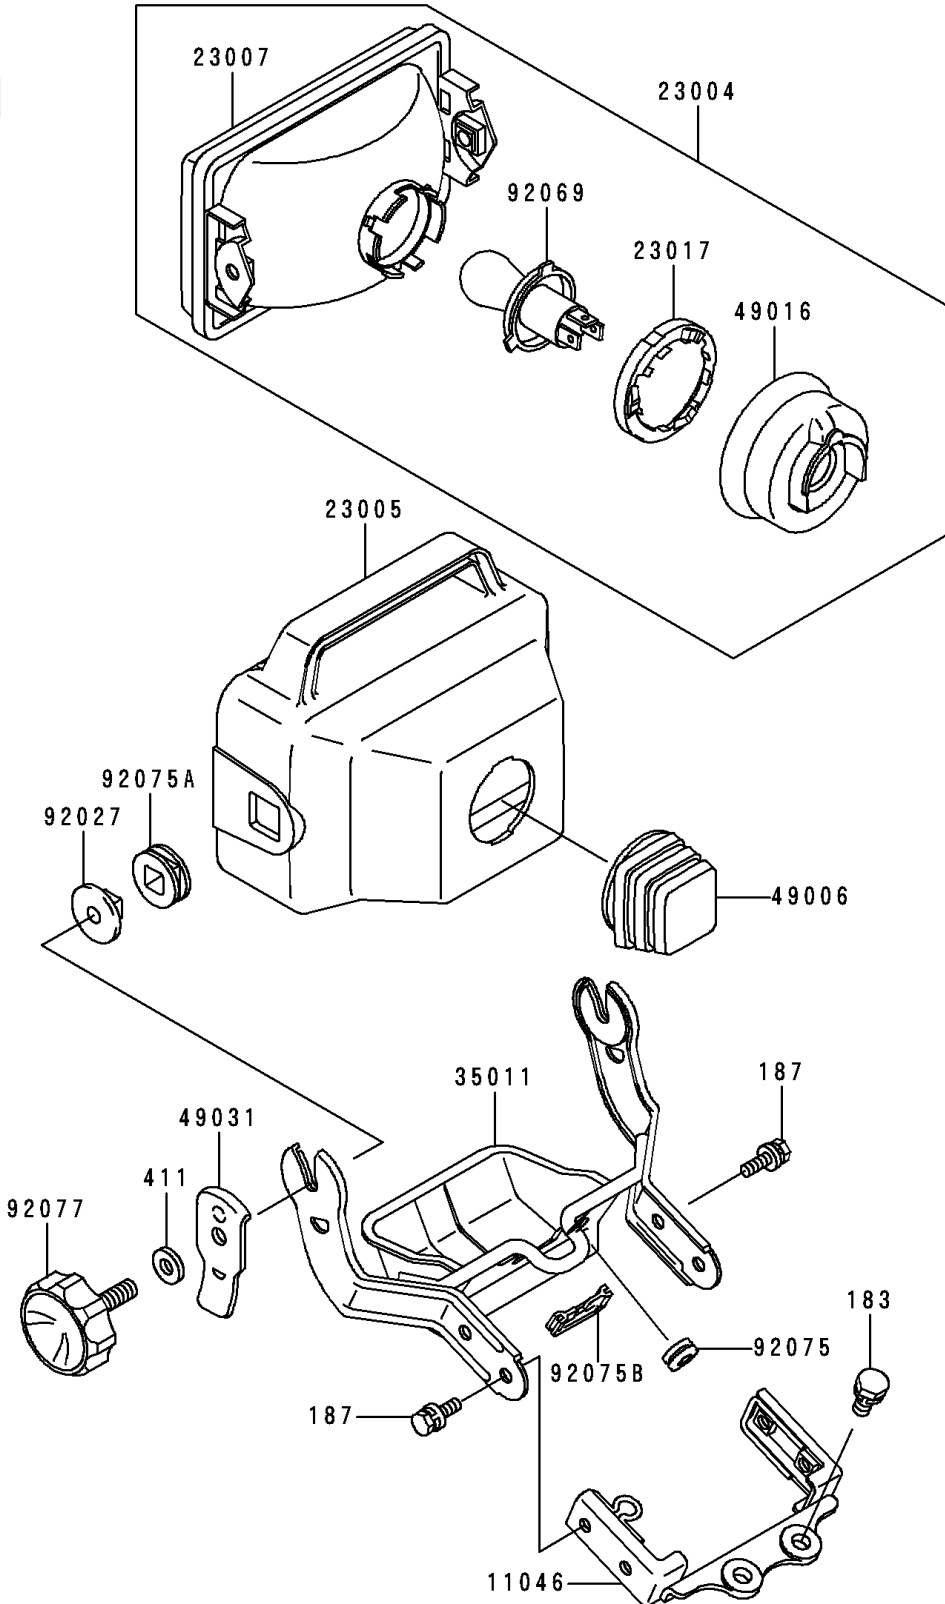

# 1990 Bayou 300 PARTS DIAGRAM

Head Lamp

F2710

# 1990 Bayou 300 PARTS LIST

## Head Lamp

ITEM NAME	PART NUMBER	QUANTITY
BOLT-UPSET-WS-SMALL (Ref # 183)	183J0814	2
BOLT-UPSET-WSP (Ref # 187)	187C0614	4
WASHER-PLAIN,8MM,BLACK (Ref # 411)	411F0800	2
BRACKET,HEAD LAMP (Ref # 11046)	11045-1924	1
LAMP-HEAD (Ref # 23004)	23004-1192	1
BODY-COMP-HEAD LAMP,BLACK (Ref # 23005)	23005-1064-6Z	1
LENS-COMP,HEAD LAMP (Ref # 23007)	23007-1138	1
SOCKET,BULB (Ref # 23017)	23017-1051	1
STAY,HEAD LAMP (Ref # 35011)	35011-1413	1
BOOT,HEAD LAMP BODY (Ref # 49006)	49006-1172	1
COVER-SEAL,BULB SOCKET (Ref # 49016)	49016-1111	1
LATCH,HEAD LAMP (Ref # 49031)	49031-1052	2
COLLAR,L=11.9 (Ref # 92027)	92027-1938	2
BULB,12V 65/60W (Ref # 92069)	92069-1069	1
DAMPER,HEAD LAMP HOLDER (Ref # 92075)	92075-1482	1
DAMPER,HEAD LAMP FITTING (Ref # 92075A)	92075-1768	2
DAMPER (Ref # 92075B)	92075-1881	1
KNOB,HEAD LAMP (Ref # 92077)	92077-1060	2