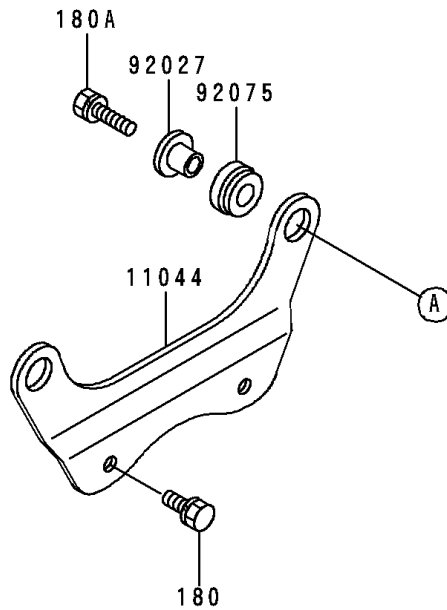

1988 Bayou 300 PARTS DIAGRAM

Tail Lamp

F2720

1988 Bayou 300 PARTS LIST

Tail Lamp

ITEM NAME	PART NUMBER	QUANTITY
BOLT-UPSET-WS (Ref # 180)	180D0612	2
BOLT-UPSET-WS (Ref # 180A)	180D0620	2
GASKET,TAIL LAMP (Ref # 11009)	11009-1404	1
BRACKET,TAIL LAMP (Ref # 11044)	11044-1367	1
SOCKET-ASSY,TAIL LAMP (Ref # 23008)	23008-1243	1
LAMP-TAIL (Ref # 23025)	23025-1113	1
LENS,TAIL LAMP (Ref # 23026)	23026-1056	1
BODY-COMP-TAIL LAMP (Ref # 23027)	23027-1064	1
SCREW,TAPPING,4X30 (Ref # 92009)	92009-1056	2
COLLAR,L=11.1 (Ref # 92027)	92027-194	2
BULB,12V 8W (Ref # 92069)	92069-1012	2
DAMPER (Ref # 92075)	92075-277	2