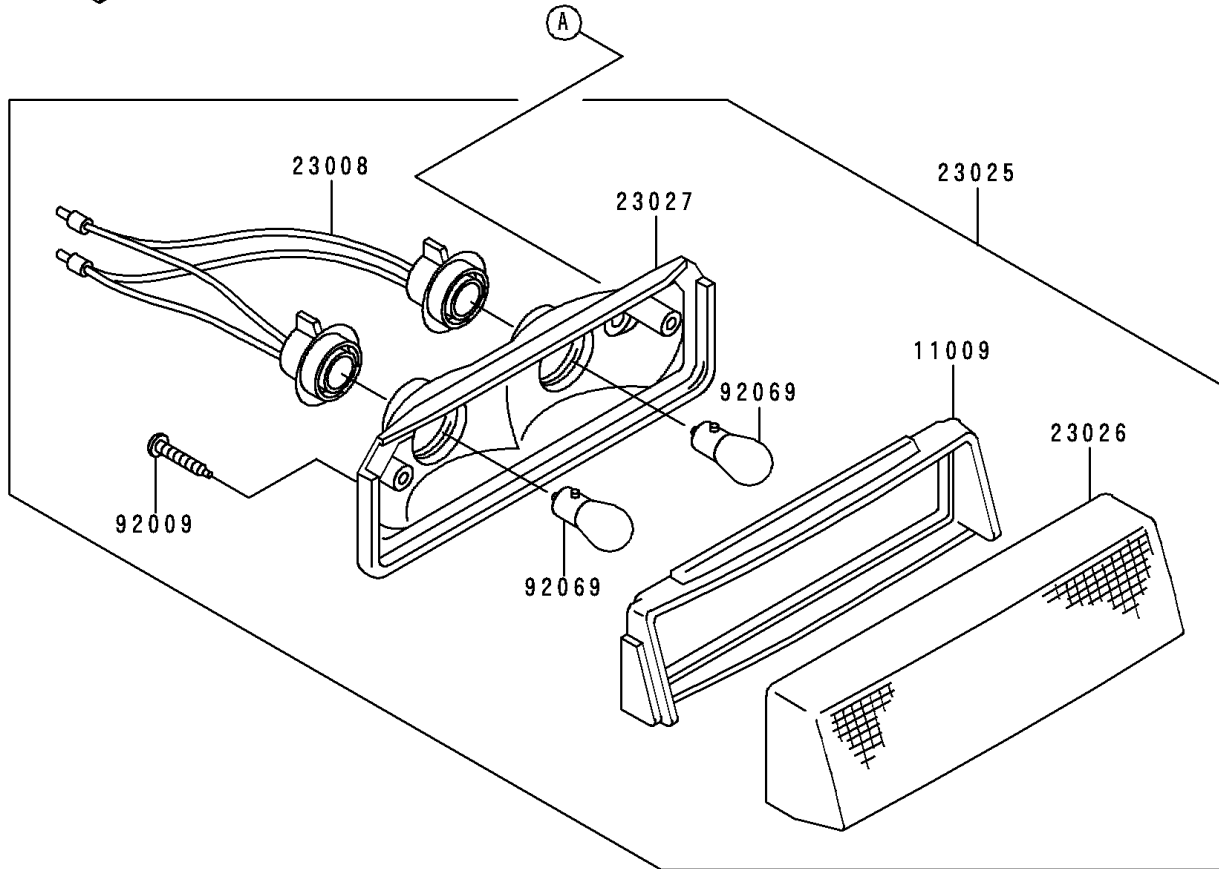

1988 Bayou 300 PARTS DIAGRAM

Tail Lamp

F2720

1988 Bayou 300 PARTS LIST

Tail Lamp

ITEM NAME	PART NUMBER	QUANTITY
BOLT-UPSET-WS (Ref # 180)	180D0612	2
BOLT-UPSET-WS (Ref # 180A)	180D0620	2
GASKET,TAIL LAMP (Ref # 11009)	11009-1404	1
BRACKET,TAIL LAMP (Ref # 11044)	11044-1367	1
SOCKET-ASSY,TAIL LAMP (Ref # 23008)	23008-1243	1
LAMP-TAIL (Ref # 23025)	23025-1113	1
LENS,TAIL LAMP (Ref # 23026)	23026-1056	1
BODY-COMP-TAIL LAMP (Ref # 23027)	23027-1064	1
SCREW,TAPPING,4X30 (Ref # 92009)	92009-1056	2
COLLAR,L=11.1 (Ref # 92027)	92027-194	2
BULB,12V 8W (Ref # 92069)	92069-1012	2
DAMPER (Ref # 92075)	92075-277	2