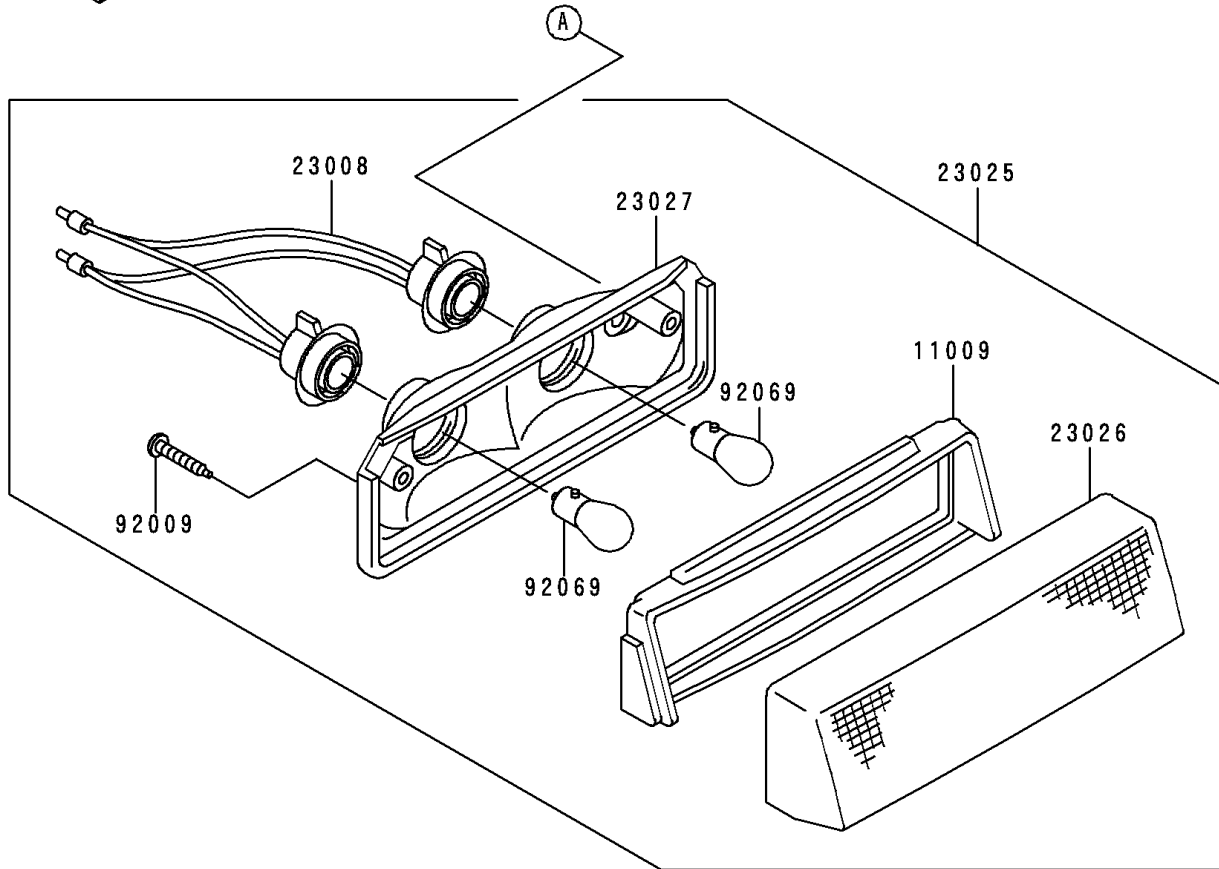

1989 Bayou 300 PARTS DIAGRAM

Tail Lamp

F2720

1989 Bayou 300 PARTS LIST

Tail Lamp

ITEM NAME	PART NUMBER	QUANTITY
BOLT-UPSET-WS (Ref # 180)	180D0612	2
BOLT-UPSET-WS (Ref # 180A)	180D0620	2
GASKET,TAIL LAMP (Ref # 11009)	11009-1404	1
BRACKET,TAIL LAMP (Ref # 11044)	11044-1367	1
SOCKET-ASSY,TAIL LAMP (Ref # 23008)	23008-1243	1
LAMP-TAIL (Ref # 23025)	23025-1113	1
LENS,TAIL LAMP (Ref # 23026)	23026-1056	1
BODY-COMP-TAIL LAMP (Ref # 23027)	23027-1064	1
SCREW,TAPPING,4X30 (Ref # 92009)	92009-1056	2
COLLAR,L=11.1 (Ref # 92027)	92027-194	2
BULB,12V 8W (Ref # 92069)	92069-1012	2
DAMPER (Ref # 92075)	92075-277	2