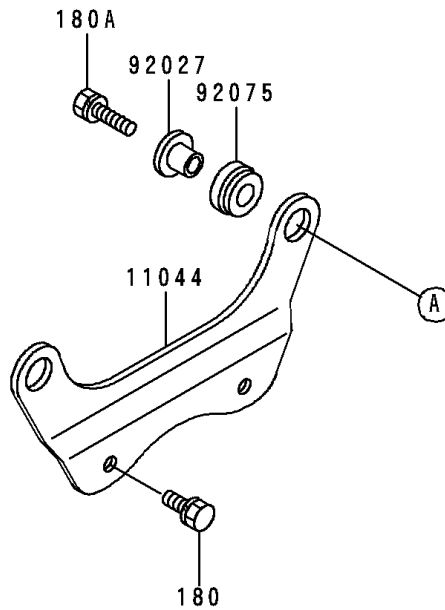

1989 Bayou 300 PARTS DIAGRAM

Tail Lamp

F2720

1989 Bayou 300 PARTS LIST

Tail Lamp

ITEM NAME	PART NUMBER	QUANTITY
BOLT-UPSET-WS (Ref # 180)	180D0612	2
BOLT-UPSET-WS (Ref # 180A)	180D0620	2
GASKET,TAIL LAMP (Ref # 11009)	11009-1404	1
BRACKET,TAIL LAMP (Ref # 11044)	11044-1367	1
SOCKET-ASSY,TAIL LAMP (Ref # 23008)	23008-1243	1
LAMP-TAIL (Ref # 23025)	23025-1113	1
LENS,TAIL LAMP (Ref # 23026)	23026-1056	1
BODY-COMP-TAIL LAMP (Ref # 23027)	23027-1064	1
SCREW,TAPPING,4X30 (Ref # 92009)	92009-1056	2
COLLAR,L=11.1 (Ref # 92027)	92027-194	2
BULB,12V 8W (Ref # 92069)	92069-1012	2
DAMPER (Ref # 92075)	92075-277	2