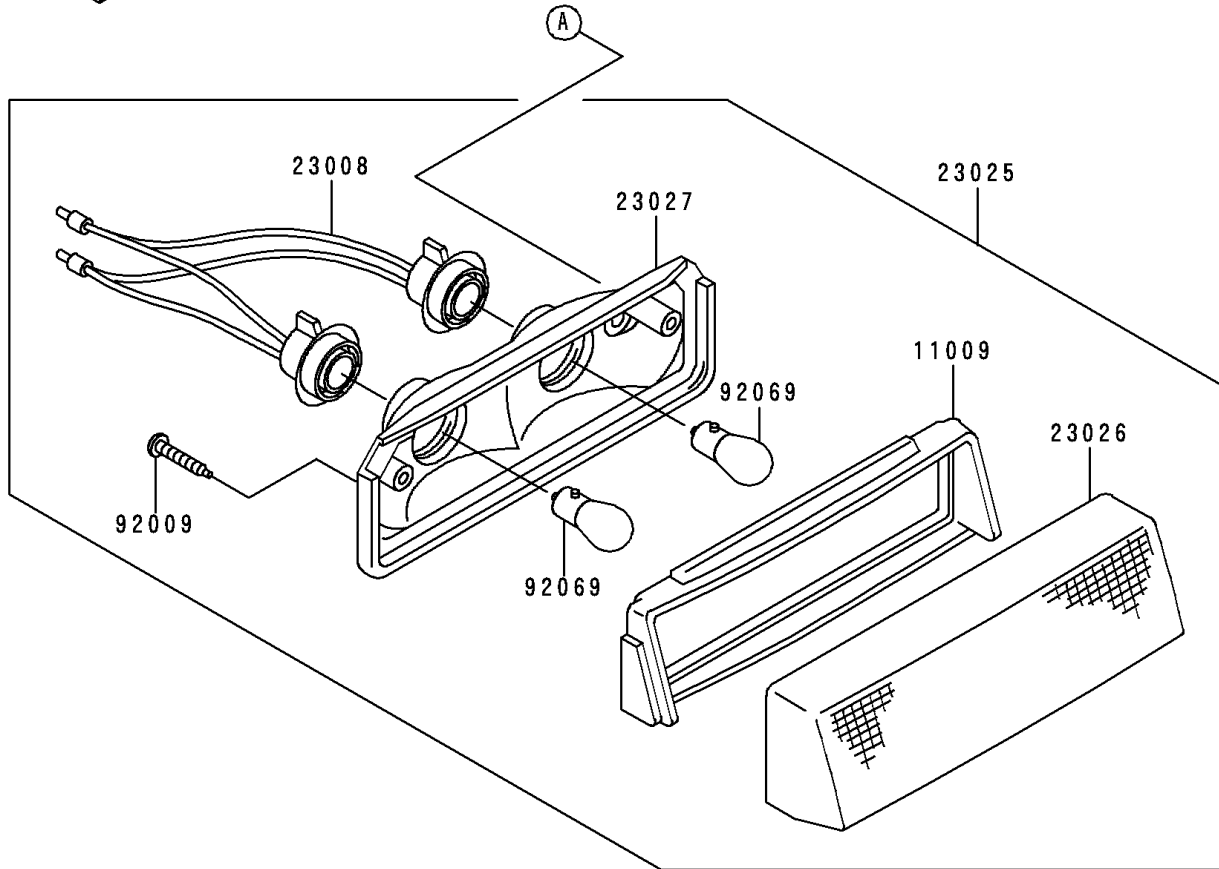

1990 Bayou 300 PARTS DIAGRAM

Tail Lamp

F2720

1990 Bayou 300 PARTS LIST

Tail Lamp

ITEM NAME	PART NUMBER	QUANTITY
BOLT-UPSET-WS (Ref # 180)	180D0612	2
BOLT-UPSET-WS (Ref # 180A)	180D0620	2
GASKET,TAIL LAMP (Ref # 11009)	11009-1404	1
BRACKET,TAIL LAMP (Ref # 11044)	11044-1367	1
SOCKET-ASSY,TAIL LAMP (Ref # 23008)	23008-1243	1
LAMP-TAIL (Ref # 23025)	23025-1113	1
LENS,TAIL LAMP (Ref # 23026)	23026-1056	1
BODY-COMP-TAIL LAMP (Ref # 23027)	23027-1064	1
SCREW,TAPPING,4X30 (Ref # 92009)	92009-1056	2
COLLAR,L=11.1 (Ref # 92027)	92027-194	2
BULB,12V 8W (Ref # 92069)	92069-1012	2
DAMPER (Ref # 92075)	92075-277	2