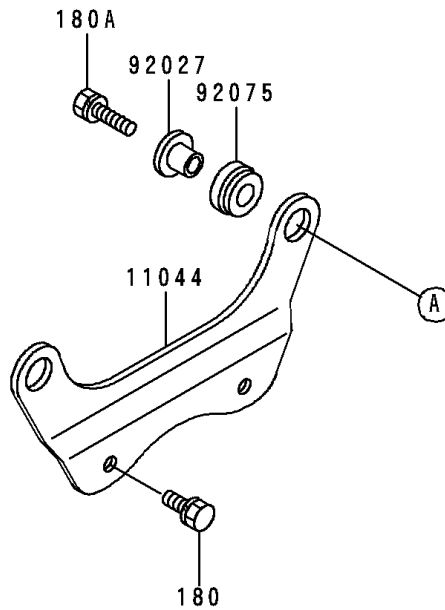

1990 Bayou 300 PARTS DIAGRAM

Tail Lamp

F2720

1990 Bayou 300 PARTS LIST

Tail Lamp

ITEM NAME	PART NUMBER	QUANTITY
BOLT-UPSET-WS (Ref # 180)	180D0612	2
BOLT-UPSET-WS (Ref # 180A)	180D0620	2
GASKET,TAIL LAMP (Ref # 11009)	11009-1404	1
BRACKET,TAIL LAMP (Ref # 11044)	11044-1367	1
SOCKET-ASSY,TAIL LAMP (Ref # 23008)	23008-1243	1
LAMP-TAIL (Ref # 23025)	23025-1113	1
LENS,TAIL LAMP (Ref # 23026)	23026-1056	1
BODY-COMP-TAIL LAMP (Ref # 23027)	23027-1064	1
SCREW,TAPPING,4X30 (Ref # 92009)	92009-1056	2
COLLAR,L=11.1 (Ref # 92027)	92027-194	2
BULB,12V 8W (Ref # 92069)	92069-1012	2
DAMPER (Ref # 92075)	92075-277	2