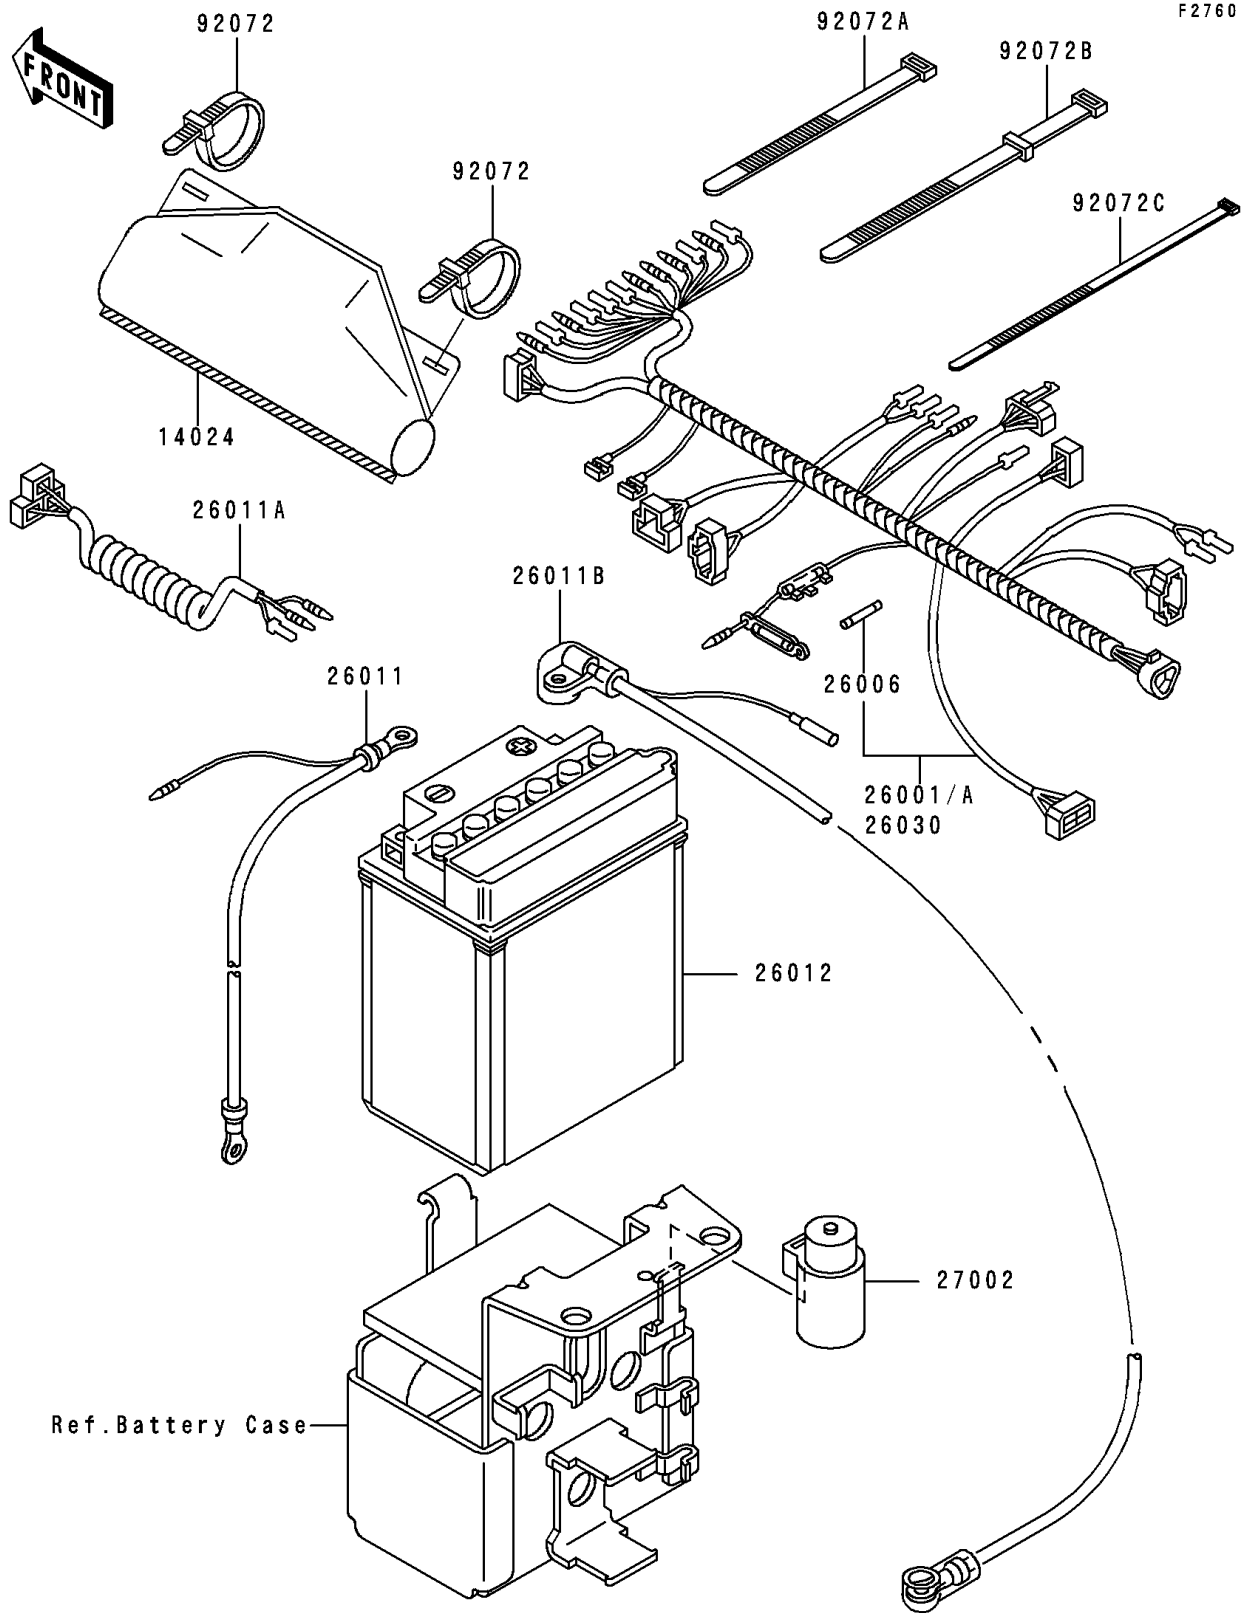

1988 Bayou 300 PARTS DIAGRAM

Electrical Equipment

1988 Bayou 300 PARTS LIST

Electrical Equipment

ITEM NAME	PART NUMBER	QUANTITY
COVER,COUPLER (Ref # 14024)	14024-1624	1
HARNESS,MAIN (Ref # 26001)	26001-1864	1
FUSE,30A,L=30 (Ref # 26006)	26006-1059	2
WIRE-LEAD,BATTERY(-) (Ref # 26011)	26011-1303	1
WIRE-LEAD,HEAD LAMP (Ref # 26011A)	26011-1405	1
WIRE-LEAD,BATTERY(+) (Ref # 26011B)	26011-1418	1
BAND,L=123 (Ref # 92072)	92072-030	2
BAND,L=149 (Ref # 92072A)	92072-031	9
BAND,L=186 (Ref # 92072B)	92072-056	5
BATTERY,12V 14AH,YB14A-A2 (Ref # 26012)	26012-1146	1
RELAY-ASSY (Ref # 27002)	27002-1051	1