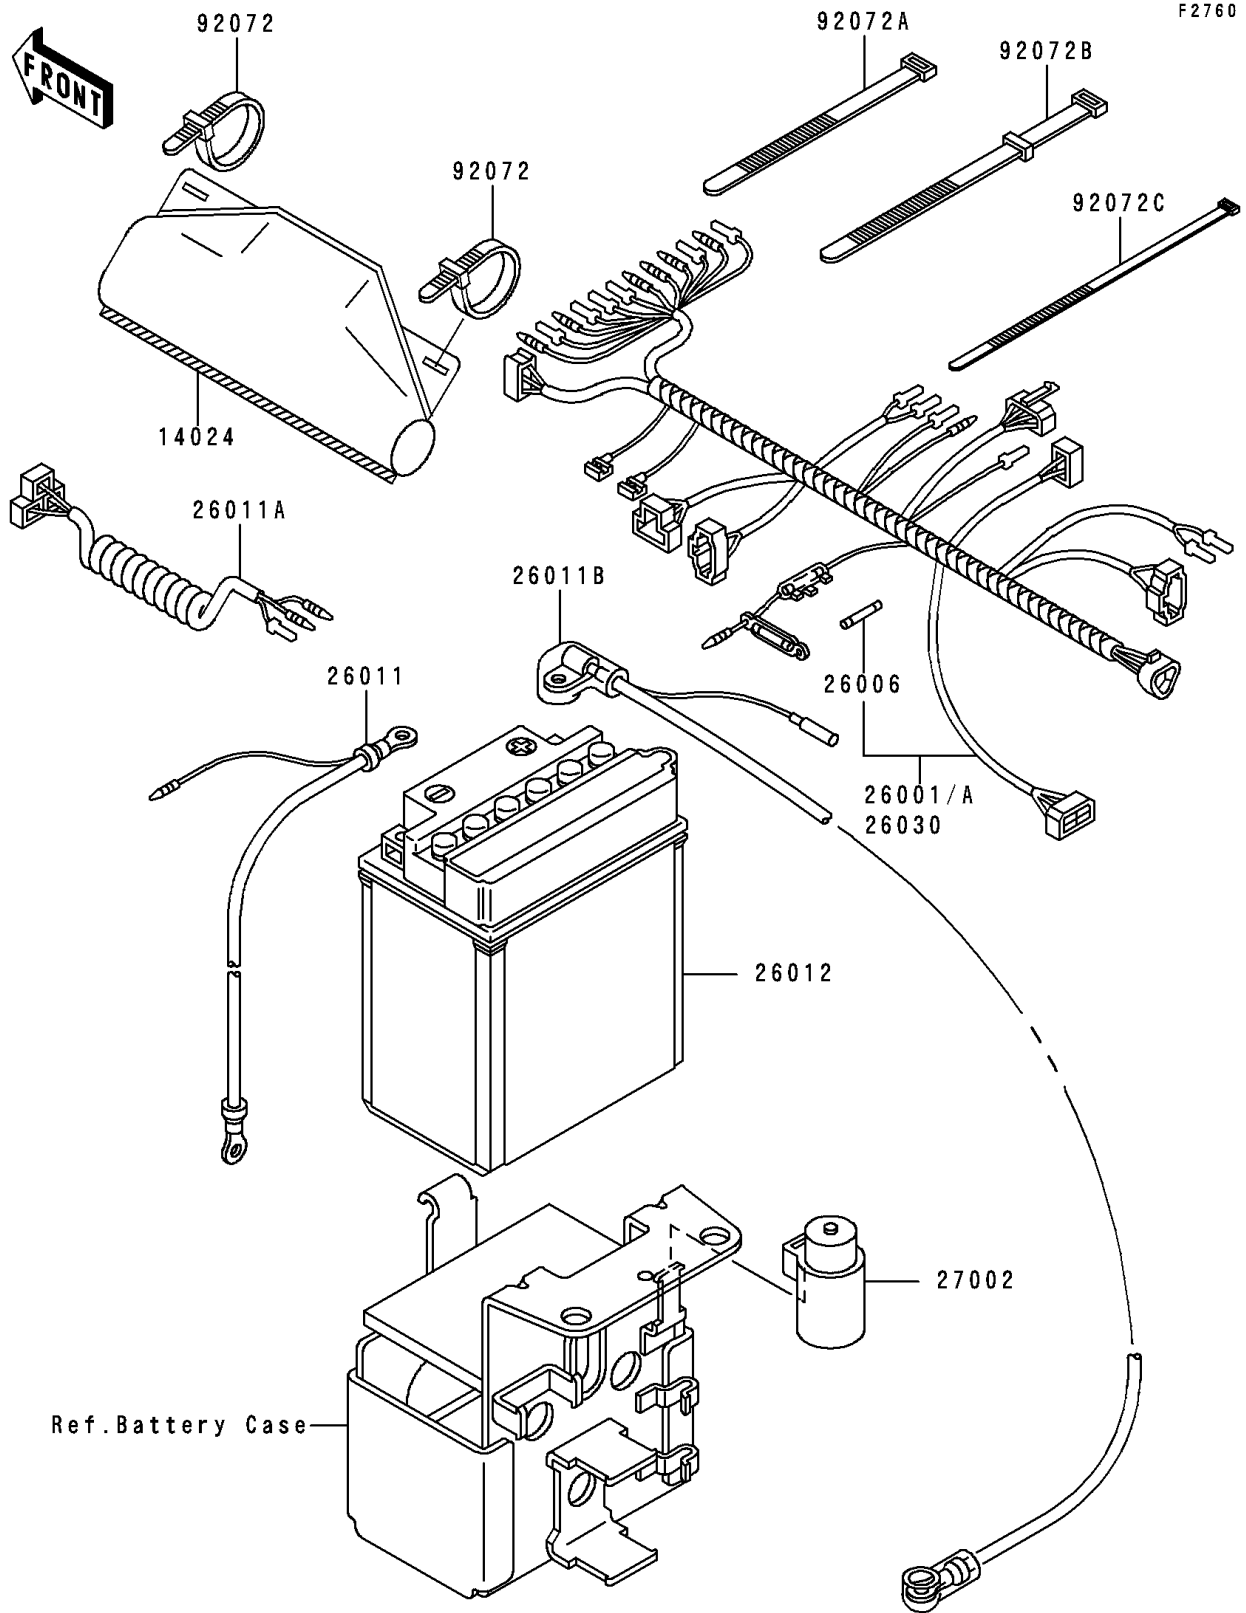

1989 Bayou 300 PARTS DIAGRAM

Electrical Equipment

1989 Bayou 300 PARTS LIST

Electrical Equipment

ITEM NAME	PART NUMBER	QUANTITY
COVER,COUPLER (Ref # 14024)	14024-1624	1
HARNESS,MAIN (Ref # 26001A)	26001-1937	1
FUSE,30A,L=30 (Ref # 26006)	26006-1059	2
WIRE-LEAD,BATTERY(-) (Ref # 26011)	26011-1303	1
WIRE-LEAD,HEAD LAMP (Ref # 26011A)	26011-1405	1
WIRE-LEAD,BATTERY(+) (Ref # 26011B)	26011-1418	1
BAND,L=123 (Ref # 92072)	92072-030	3
BAND,L=149 (Ref # 92072A)	92072-031	2
BAND,L=186 (Ref # 92072B)	92072-056	2
BAND,L=188 (Ref # 92072C)	92072-1239	10
BATTERY,12V 14AH,YB14A-A2 (Ref # 26012)	26012-1146	1
RELAY-ASSY (Ref # 27002)	27002-1051	1