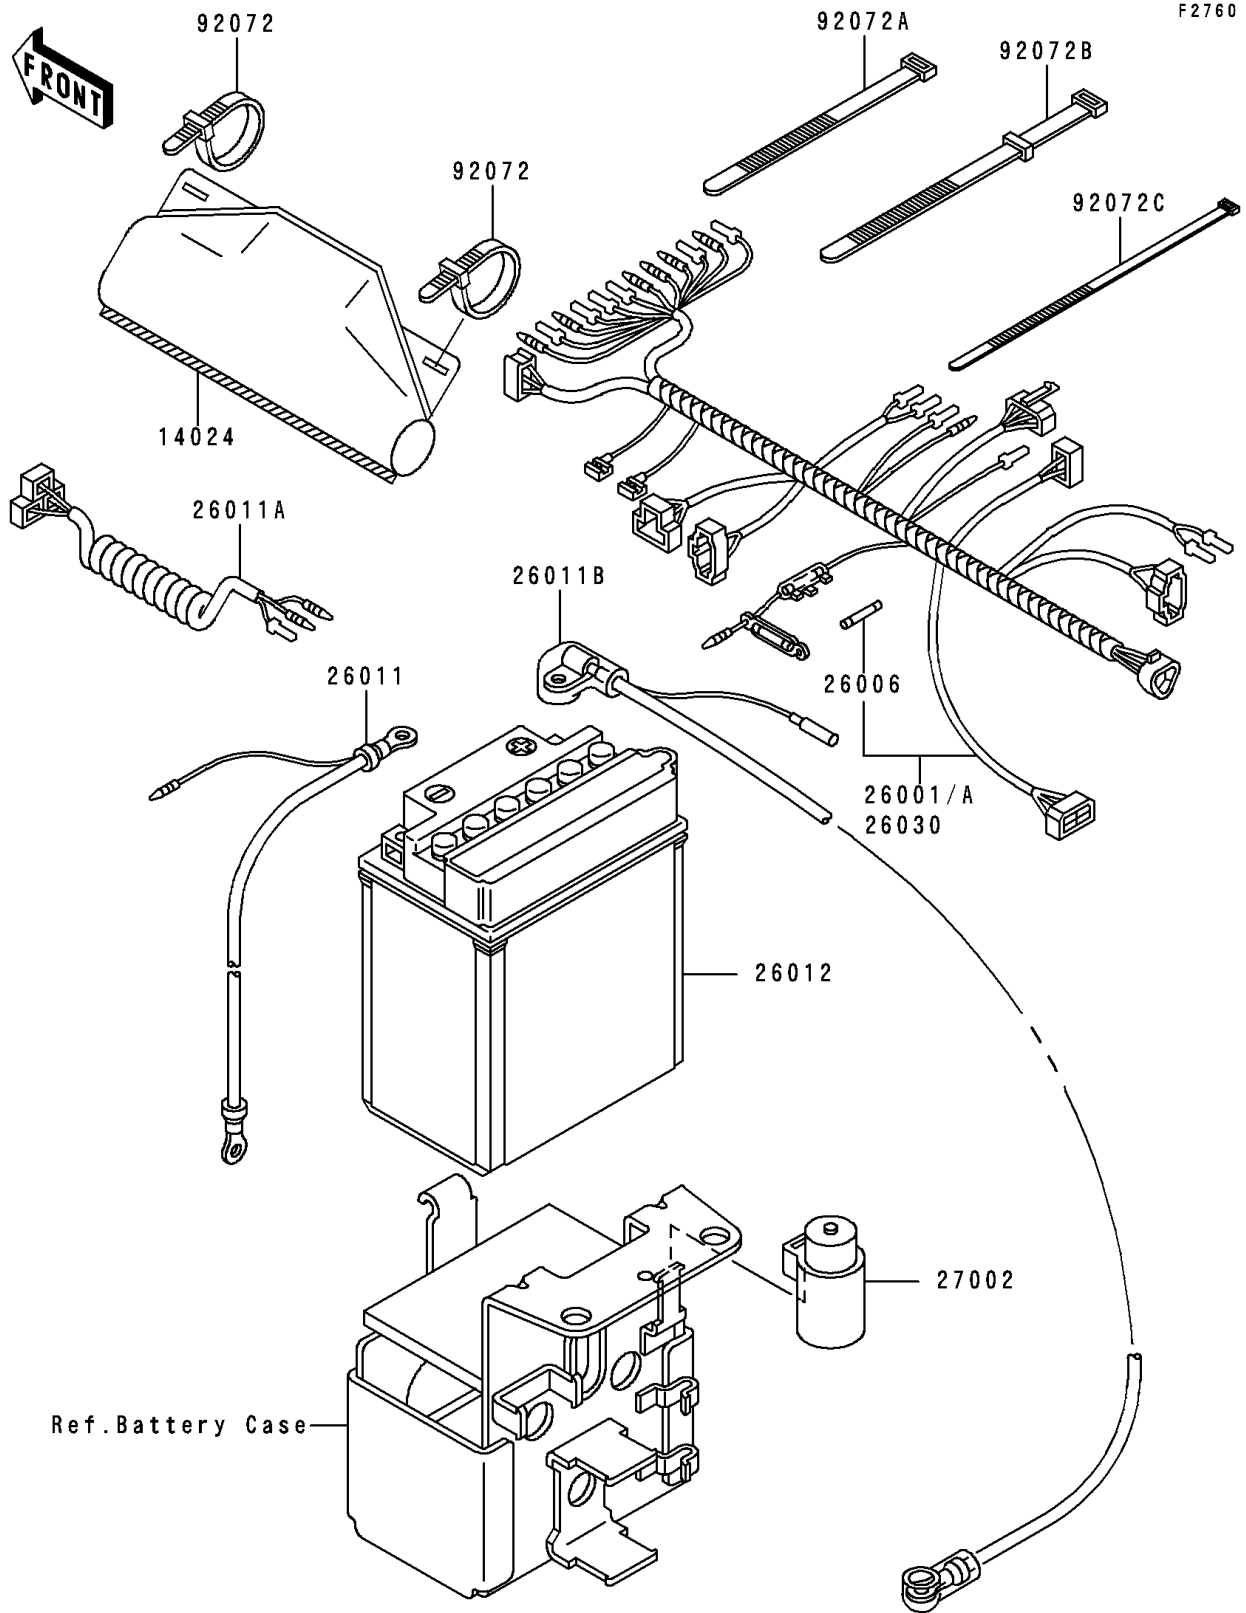

1990 Bayou 300 PARTS DIAGRAM

Electrical Equipment

1990 Bayou 300 PARTS LIST

Electrical Equipment

ITEM NAME	PART NUMBER	QUANTITY
COVER,COUPLER (Ref # 14024)	14024-1624	1
HARNESS,MAIN (Ref # 26001A)	26001-1937	1
FUSE,30A,L=30 (Ref # 26006)	26006-1059	2
WIRE-LEAD,BATTERY(-) (Ref # 26011)	26011-1303	1
WIRE-LEAD,HEAD LAMP (Ref # 26011A)	26011-1405	1
WIRE-LEAD,BATTERY(+) (Ref # 26011B)	26011-1418	1
BAND,L=123 (Ref # 92072)	92072-030	3
BAND,L=149 (Ref # 92072A)	92072-031	2
BAND,L=186 (Ref # 92072B)	92072-056	2
BAND,L=188 (Ref # 92072C)	92072-1239	10
BATTERY,12V 14AH,YB14A-A2 (Ref # 26012)	26012-1146	1
RELAY-ASSY (Ref # 27002)	27002-1051	1