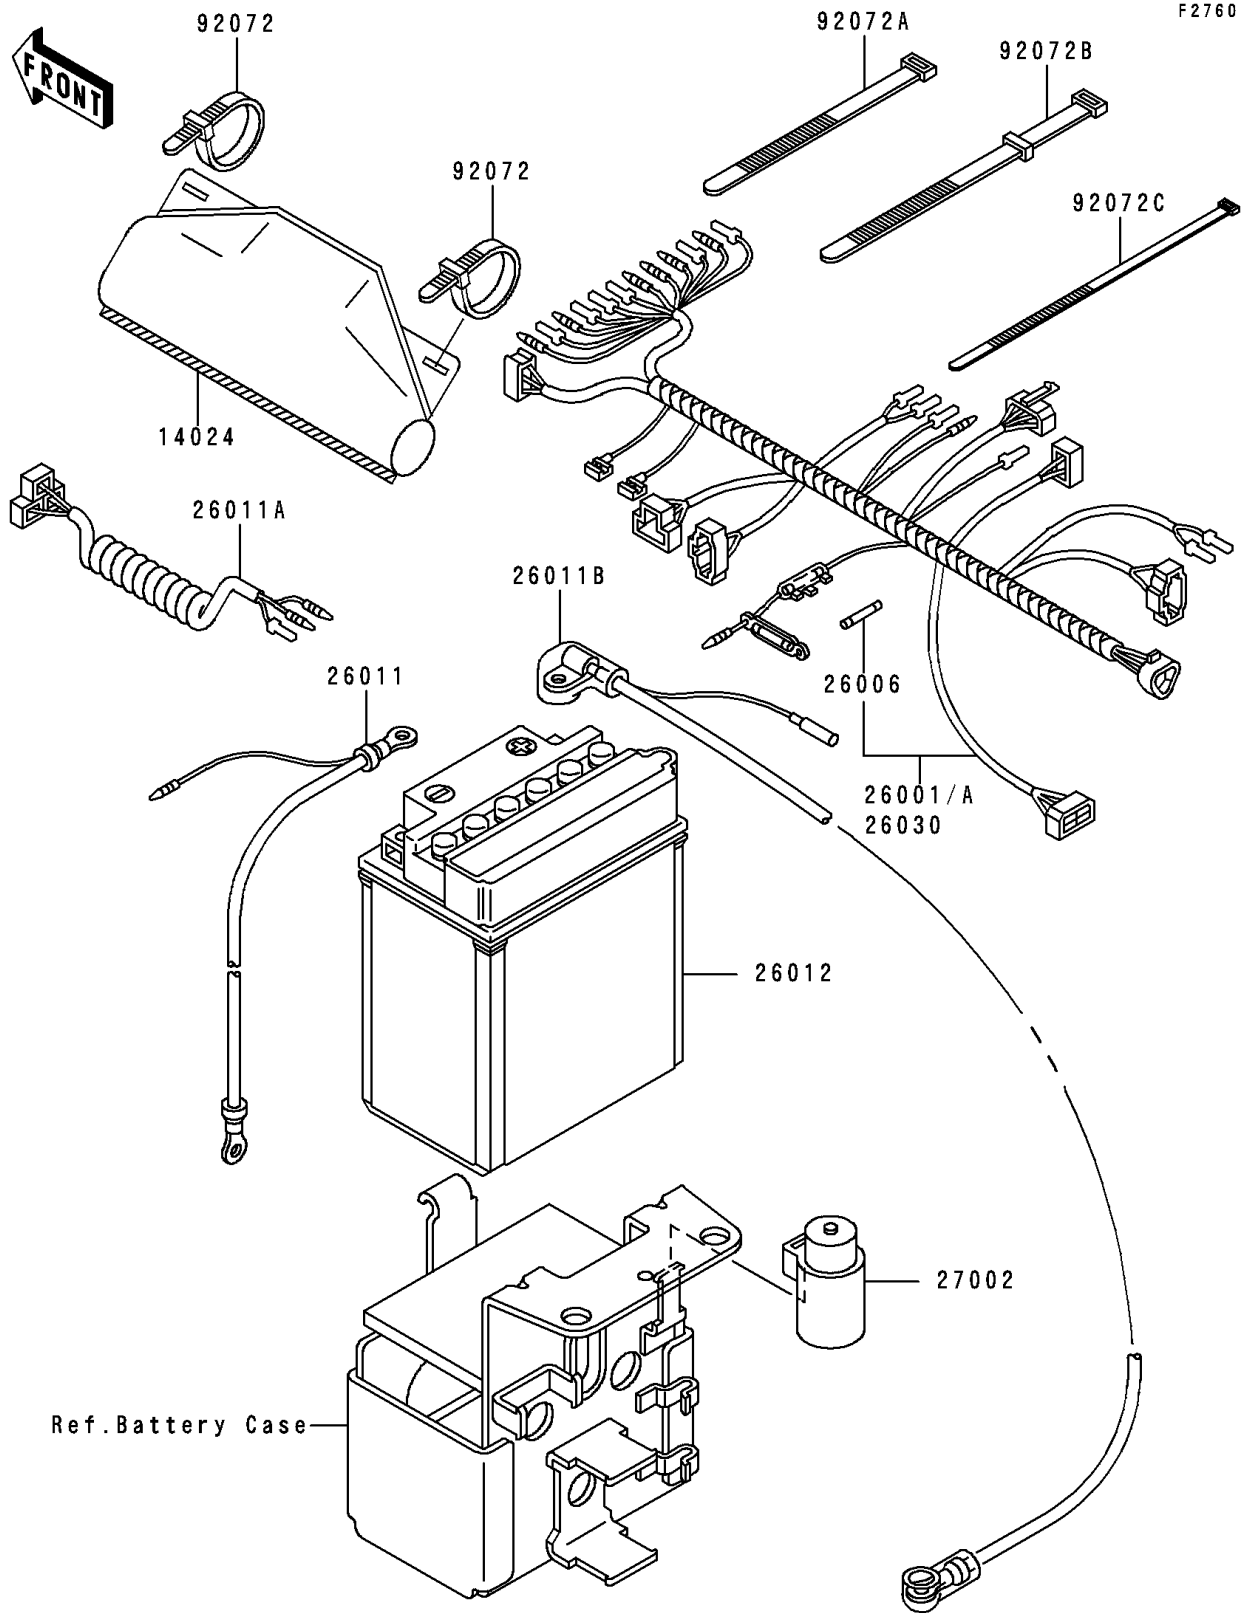

# 1991 Bayou 300 PARTS DIAGRAM

Electrical Equipment

# 1991 Bayou 300 PARTS LIST

## Electrical Equipment

ITEM NAME	PART NUMBER	QUANTITY
COVER,COUPLER (Ref # 14024)	14024-1624	1
FUSE,30A,L=30 (Ref # 26006)	26006-1059	2
WIRE-LEAD,BATTERY(-) (Ref # 26011)	26011-1303	1
WIRE-LEAD,HEAD LAMP (Ref # 26011A)	26011-1405	1
WIRE-LEAD,BATTERY(+) (Ref # 26011B)	26011-1418	1
BAND,L=123 (Ref # 92072)	92072-030	3
BAND,L=149 (Ref # 92072A)	92072-031	2
BAND,L=186 (Ref # 92072B)	92072-056	2
BAND,L=188 (Ref # 92072C)	92072-1239	10
HARNESS,MAIN (Ref # 26001A)	26001-1937	1
BATTERY,12V 14AH,YB14A-A2 (Ref # 26012)	26012-1146	1
HARNESS,MAIN (Ref # 26030)	26030-1063	1
RELAY-ASSY (Ref # 27002)	27002-1051	1