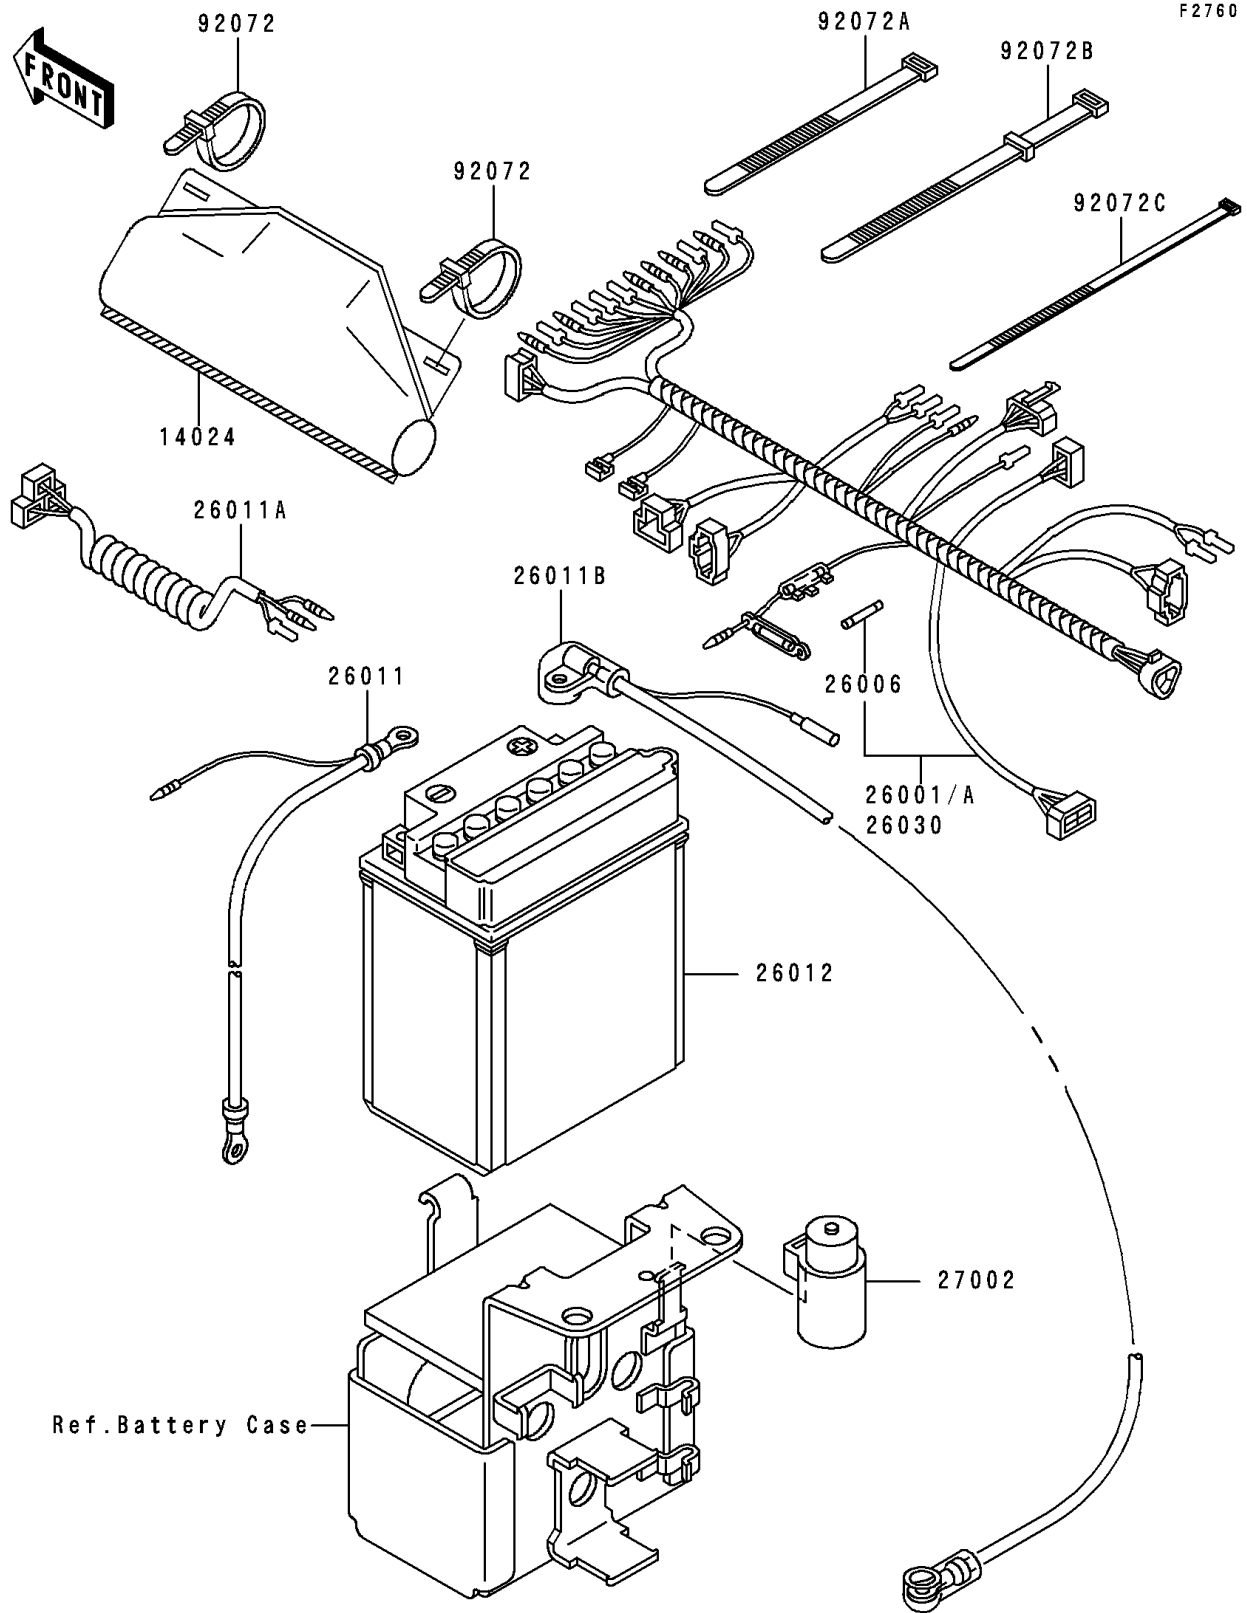

1991 Bayou 300 PARTS DIAGRAM

Electrical Equipment

1991 Bayou 300 PARTS LIST

Electrical Equipment

ITEM NAME	PART NUMBER	QUANTITY
COVER,COUPLER (Ref # 14024)	14024-1624	1
FUSE,30A,L=30 (Ref # 26006)	26006-1059	2
WIRE-LEAD,BATTERY(-) (Ref # 26011)	26011-1303	1
WIRE-LEAD,HEAD LAMP (Ref # 26011A)	26011-1405	1
WIRE-LEAD,BATTERY(+) (Ref # 26011B)	26011-1418	1
BAND,L=123 (Ref # 92072)	92072-030	3
BAND,L=149 (Ref # 92072A)	92072-031	2
BAND,L=186 (Ref # 92072B)	92072-056	2
BAND,L=188 (Ref # 92072C)	92072-1239	10
HARNESS,MAIN (Ref # 26001A)	26001-1937	1
BATTERY,12V 14AH,YB14A-A2 (Ref # 26012)	26012-1146	1
HARNESS,MAIN (Ref # 26030)	26030-1063	1
RELAY-ASSY (Ref # 27002)	27002-1051	1