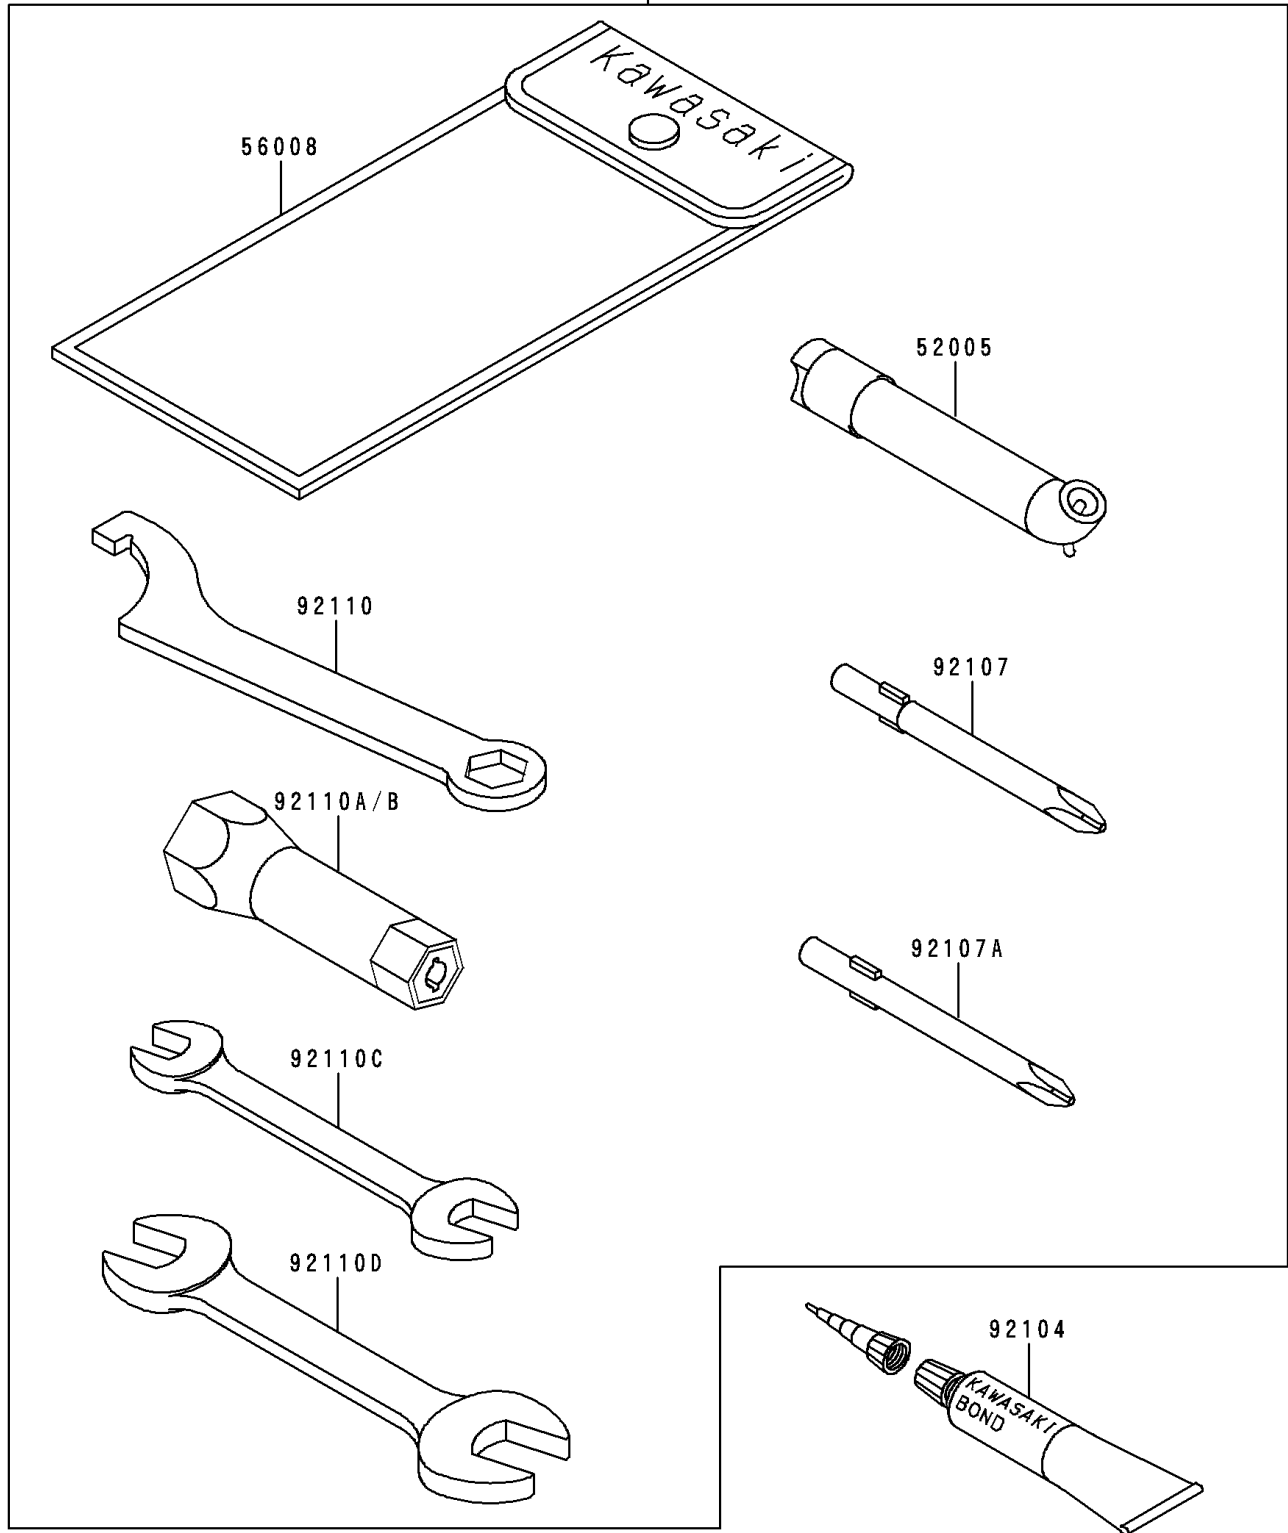

1989 Bayou 300 PARTS DIAGRAM

Tool

56007/A

F2810

1989 Bayou 300 PARTS LIST

Tool

ITEM NAME	PART NUMBER	QUANTITY
GAUGE,AIR (Ref # 52005)	52005-1082	1
TOOLKIT (Ref # 56007A)	56007-1331	1
BAG,TOOL (Ref # 56008)	56008-1007	1
GASKET-LIQUID,TUBE,100G,SILVER (Ref # 92104)	92104-002	1
TOOL-DRIVER,#3PHILLIPS (Ref # 92107)	92107-005	1
TOOL-DRIVER,#2PHILLIPS (Ref # 92107A)	92107-1053	1
TOOL-WRENCH,HOOK&BOXEND,14MM (Ref # 92110)	92110-1040	1
TOOL-WRENCH,BOX,18MM (Ref # 92110A)	92110-1109	1
TOOL-WRENCH,OPEN END,10X12 (Ref # 92110C)	92110-1152	1
TOOL-WRENCH,OPEN END,14X17 (Ref # 92110D)	92110-1153	1