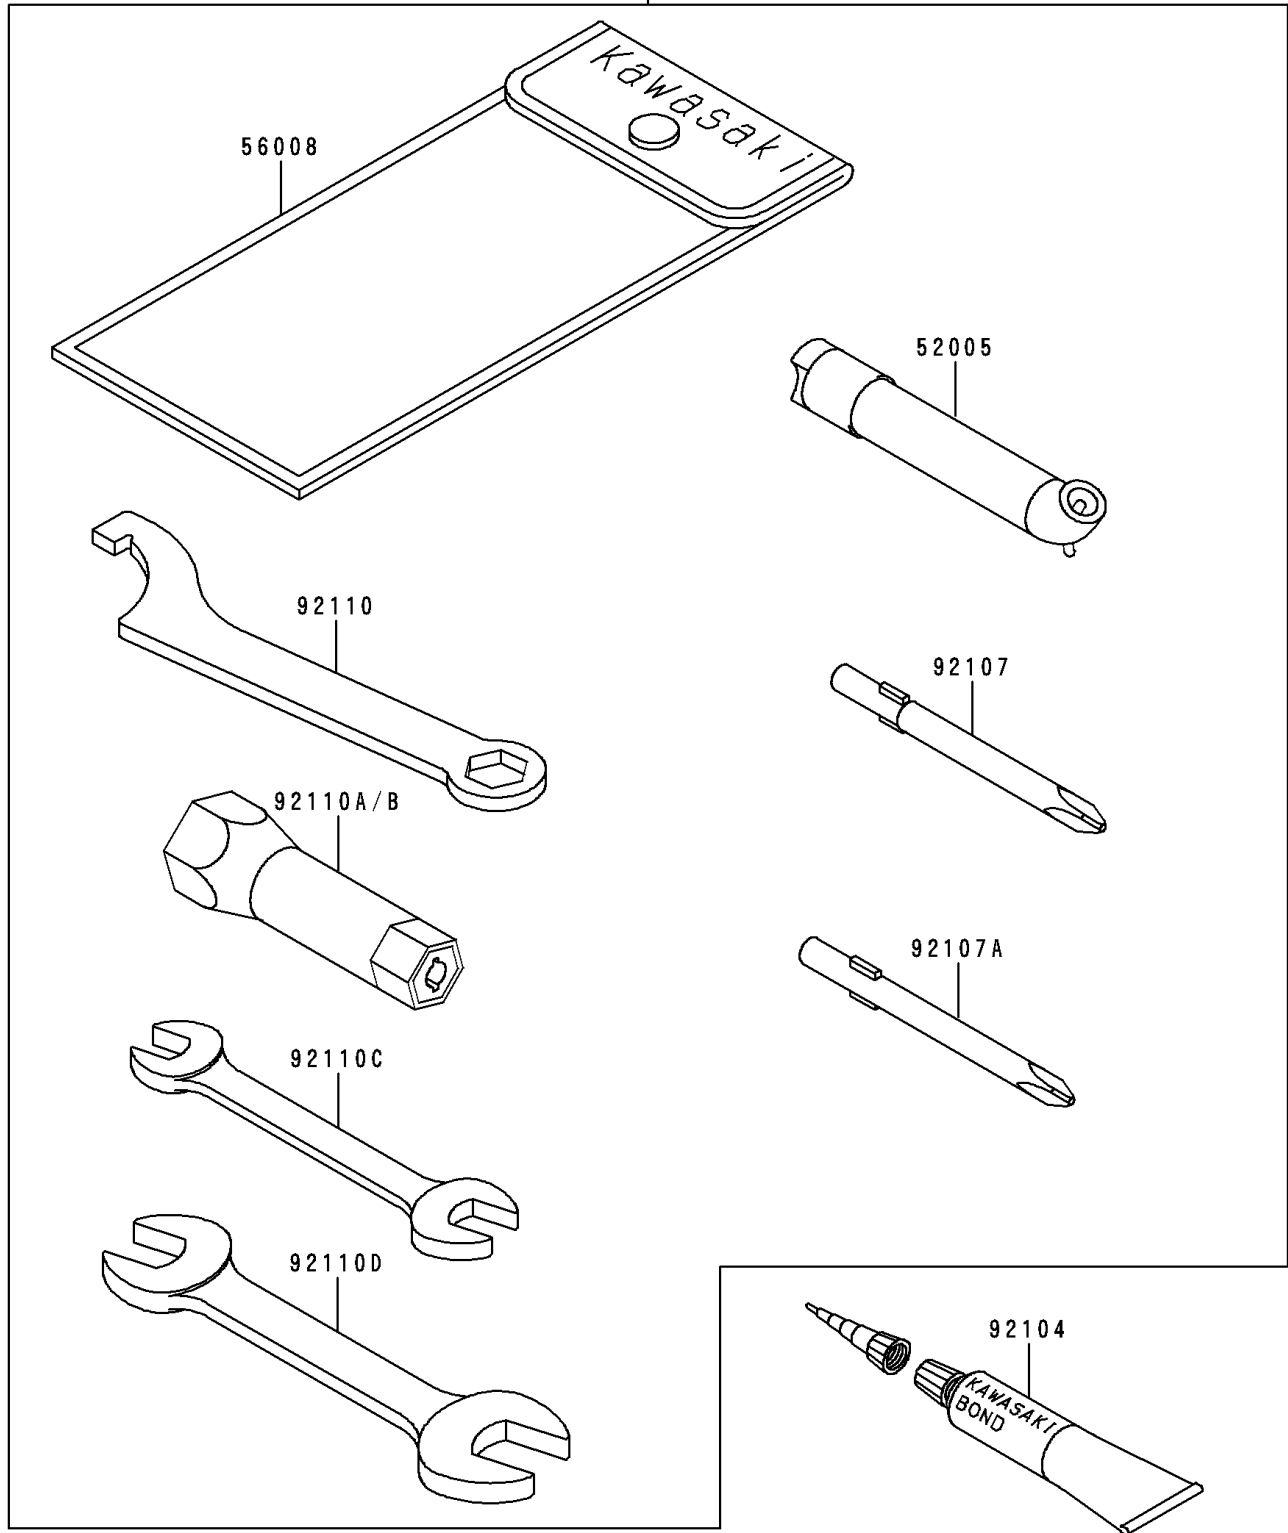

1990 Bayou 300 PARTS DIAGRAM

Tool

56007/A

F2810

1990 Bayou 300 PARTS LIST

Tool

ITEM NAME	PART NUMBER	QUANTITY
GAUGE,AIR (Ref # 52005)	52005-1082	1
TOOLKIT (Ref # 56007A)	56007-1331	1
BAG,TOOL (Ref # 56008)	56008-1007	1
GASKET-LIQUID,TUBE,100G,SILVER (Ref # 92104)	92104-002	1
TOOL-DRIVER,#3PHILLIPS (Ref # 92107)	92107-005	1
TOOL-DRIVER,#2PHILLIPS (Ref # 92107A)	92107-1053	1
TOOL-WRENCH,HOOK&BOXEND,14MM (Ref # 92110)	92110-1040	1
TOOL-WRENCH,BOX,18MM (Ref # 92110A)	92110-1109	1
TOOL-WRENCH,OPEN END,10X12 (Ref # 92110C)	92110-1152	1
TOOL-WRENCH,OPEN END,14X17 (Ref # 92110D)	92110-1153	1