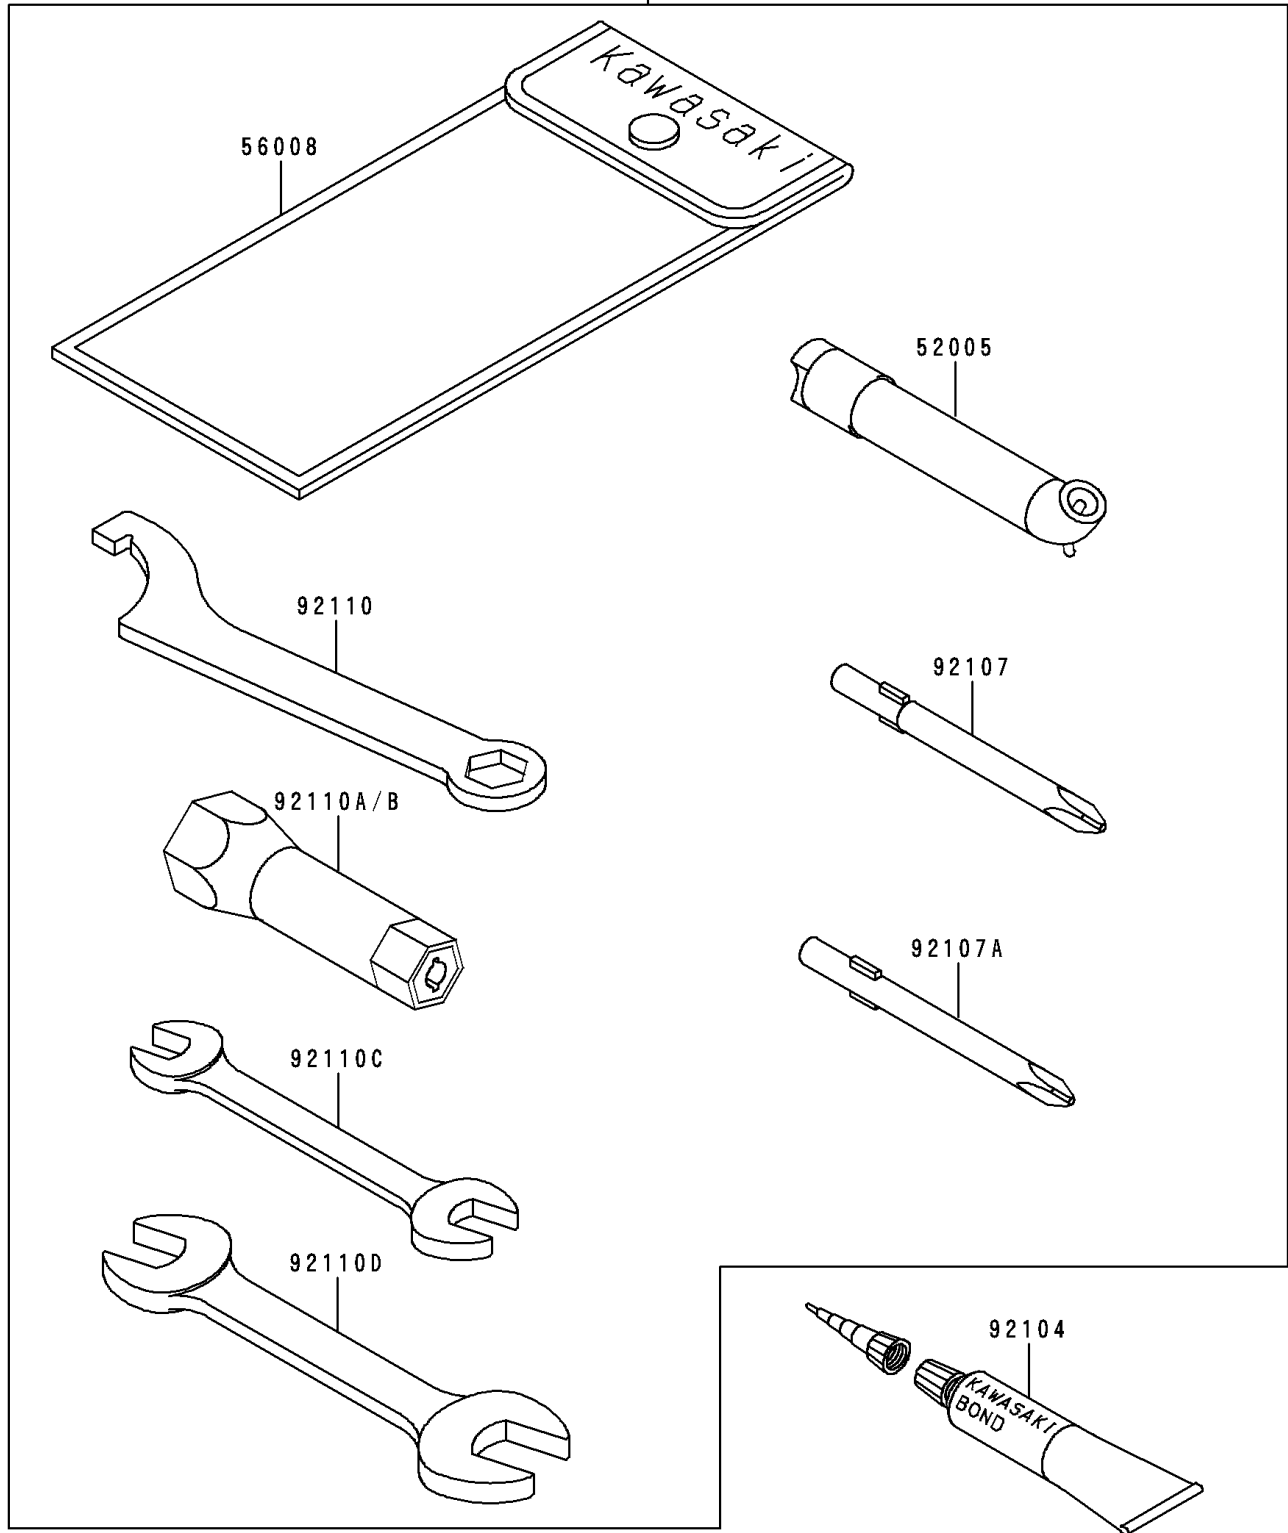

# 1991 Bayou 300 PARTS DIAGRAM

Tool

56007/A

F2810

# 1991 Bayou 300 PARTS LIST

## Tool

ITEM NAME	PART NUMBER	QUANTITY
GAUGE,AIR (Ref # 52005)	52005-1082	1
TOOLKIT (Ref # 56007A)	56007-1331	1
BAG,TOOL (Ref # 56008)	56008-1007	1
GASKET-LIQUID,TUBE,100G,SILVER (Ref # 92104)	92104-002	1
TOOL-DRIVER,#3PHILLIPS (Ref # 92107)	92107-005	1
TOOL-DRIVER,#2PHILLIPS (Ref # 92107A)	92107-1053	1
TOOL-WRENCH,HOOK&BOXEND,14MM (Ref # 92110)	92110-1040	1
TOOL-WRENCH,BOX,18MM (Ref # 92110A)	92110-1109	1
TOOL-WRENCH,OPEN END,10X12 (Ref # 92110C)	92110-1152	1
TOOL-WRENCH,OPEN END,14X17 (Ref # 92110D)	92110-1153	1