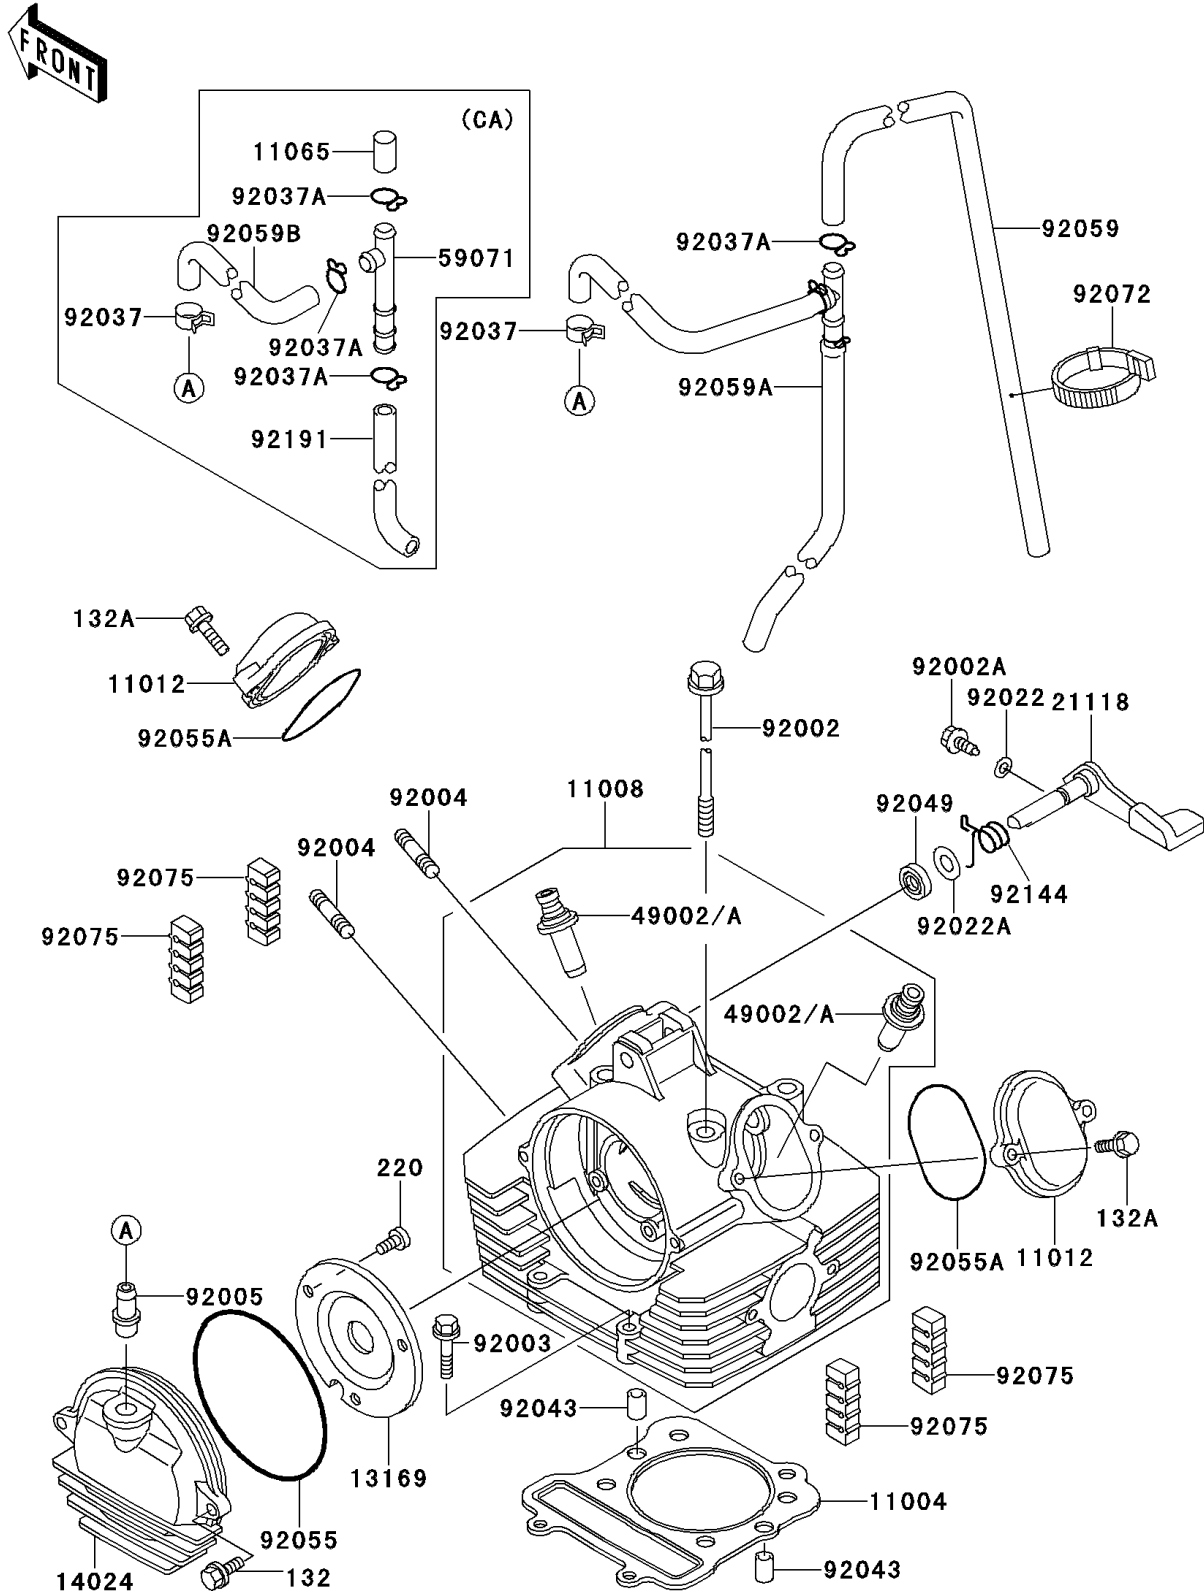

# 1997 Bayou 300 PARTS DIAGRAM

Cylinder Head

E1111

# 1997 Bayou 300 PARTS LIST

## Cylinder Head

ITEM NAME	PART NUMBER	QUANTITY
GASKET-HEAD (Ref # 11004)	11004-1340	1
HEAD-COMP-CYLINDER (Ref # 11008)	11008-1292	1
CAP,ROCKER ARM (Ref # 11012)	11012-1486	2
PLATE,CAMSHAFT COVER (Ref # 13169)	13169-1961	1
COVER,CAMSHAFT (Ref # 14024)	14024-1060	1
DECOMPRESSOR,LEVER (Ref # 21118)	21118-1062	1
GUIDE-VALVE (Ref # 49002A)	49002-1092	2
BOLT,8X233 (Ref # 92002)	92002-1515	4
BOLT,DECOMPRESSOR (Ref # 92002A)	92002-1962	1
BOLT,FLANGED,6X32 (Ref # 92003)	92003-229	2
STUD,8X30 (Ref # 92004)	92004-1121	2
FITTING,BREATHER PIPE (Ref # 92005)	92005-1124	1
WASHER,6.1X12X1 (Ref # 92022)	92022-077	1
WASHER,10.2X20X0.5 (Ref # 92022A)	92022-1649	1
CLAMP (Ref # 92037)	92037-1181	1
CLAMP,FUEL TUBE (Ref # 92037A)	92037-1271	1
PIN,8.2X10X14 (Ref # 92043)	92043-1264	2
SEAL-OIL (Ref # 92049)	92049-1542	1
RING-O,99MM (Ref # 92055)	92055-107	1
RING-O,53.5X2.6 (Ref # 92055A)	92055-112	2
TUBE,BREATHER (Ref # 92059)	92059-1511	1
TUBE,ASSY (Ref # 92059A)	92059-1787	1
BOLT-FLANGED-SMALL (Ref # 132)	132Y0616	2
BOLT-FLANGED-SMALL (Ref # 132A)	132Y0625	4
SCREW-PAN-CROS,6X10 (Ref # 220)	220B0610	3
BAND,L=149 (Ref # 92072)	92072-031	1
DAMPER (Ref # 92075)	92075-1657	4
SPRING,DECOMPRESSOR (Ref # 92144)	92144-1154	1