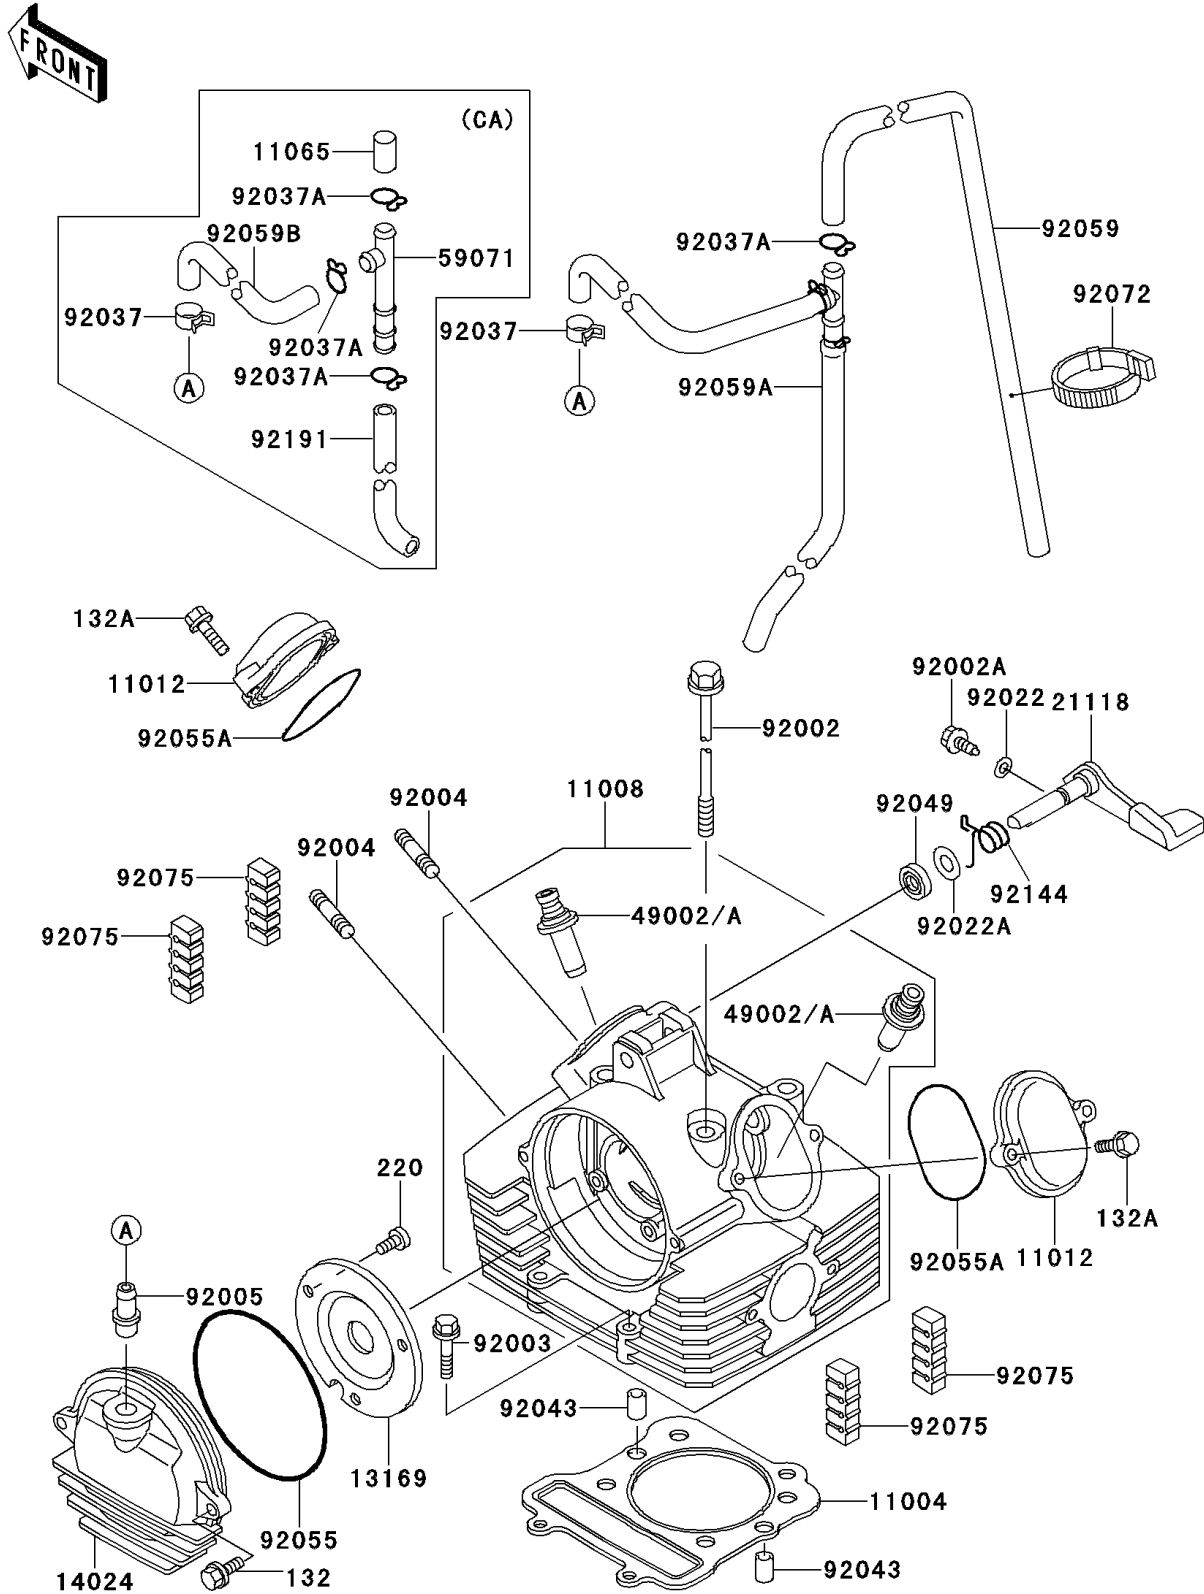

1997 Bayou 300 PARTS DIAGRAM

Cylinder Head

E1111

1997 Bayou 300 PARTS LIST

Cylinder Head

ITEM NAME	PART NUMBER	QUANTITY
GASKET-HEAD (Ref # 11004)	11004-1340	1
HEAD-COMP-CYLINDER (Ref # 11008)	11008-1292	1
CAP,ROCKER ARM (Ref # 11012)	11012-1486	2
PLATE,CAMSHAFT COVER (Ref # 13169)	13169-1961	1
COVER,CAMSHAFT (Ref # 14024)	14024-1060	1
DECOMPRESSOR,LEVER (Ref # 21118)	21118-1062	1
GUIDE-VALVE (Ref # 49002A)	49002-1092	2
BOLT,8X233 (Ref # 92002)	92002-1515	4
BOLT,DECOMPRESSOR (Ref # 92002A)	92002-1962	1
BOLT,FLANGED,6X32 (Ref # 92003)	92003-229	2
STUD,8X30 (Ref # 92004)	92004-1121	2
FITTING,BREATHER PIPE (Ref # 92005)	92005-1124	1
WASHER,6.1X12X1 (Ref # 92022)	92022-077	1
WASHER,10.2X20X0.5 (Ref # 92022A)	92022-1649	1
CLAMP (Ref # 92037)	92037-1181	1
CLAMP,FUEL TUBE (Ref # 92037A)	92037-1271	1
PIN,8.2X10X14 (Ref # 92043)	92043-1264	2
SEAL-OIL (Ref # 92049)	92049-1542	1
RING-O,99MM (Ref # 92055)	92055-107	1
RING-O,53.5X2.6 (Ref # 92055A)	92055-112	2
TUBE,BREATHER (Ref # 92059)	92059-1511	1
TUBE,ASSY (Ref # 92059A)	92059-1787	1
BOLT-FLANGED-SMALL (Ref # 132)	132Y0616	2
BOLT-FLANGED-SMALL (Ref # 132A)	132Y0625	4
SCREW-PAN-CROS,6X10 (Ref # 220)	220B0610	3
BAND,L=149 (Ref # 92072)	92072-031	1
DAMPER (Ref # 92075)	92075-1657	4
SPRING,DECOMPRESSOR (Ref # 92144)	92144-1154	1