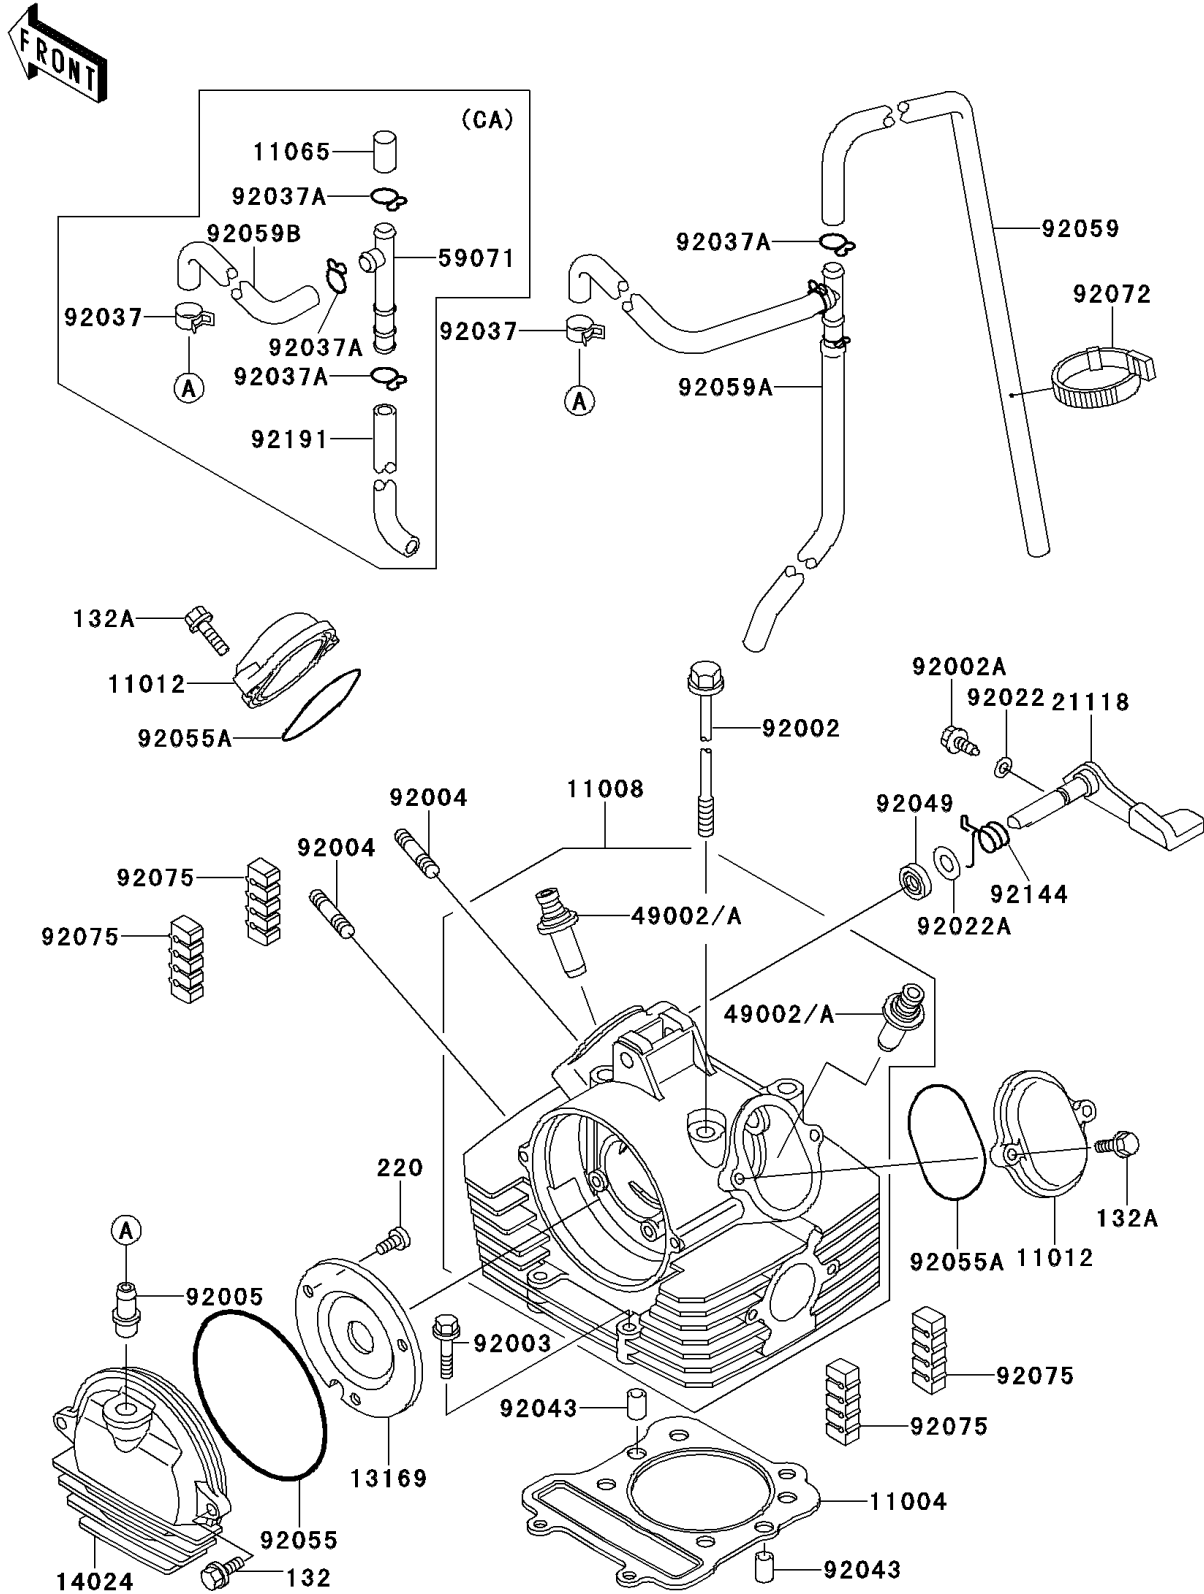

# 1998 Bayou 300 PARTS DIAGRAM

Cylinder Head

E1111

# 1998 Bayou 300 PARTS LIST

## Cylinder Head

ITEM NAME	PART NUMBER	QUANTITY
GASKET-HEAD (Ref # 11004)	11004-1340	1
HEAD-COMP-CYLINDER (Ref # 11008)	11008-1292	1
CAP,ROCKER ARM (Ref # 11012)	11012-1486	2
PLATE,CAMSHAFT COVER (Ref # 13169)	13169-1961	1
COVER,CAMSHAFT (Ref # 14024)	14024-1060	1
DECOMPRESSOR,LEVER (Ref # 21118)	21118-1062	1
BOLT,8X233 (Ref # 92002)	92002-1515	4
BOLT,DECOMPRESSOR (Ref # 92002A)	92002-1962	1
BOLT,FLANGED,6X32 (Ref # 92003)	92003-229	2
STUD,8X30 (Ref # 92004)	92004-1121	2
FITTING,BREATHER PIPE (Ref # 92005)	92005-1124	1
WASHER,6.1X12X1 (Ref # 92022)	92022-077	1
WASHER,10.2X20X0.5 (Ref # 92022A)	92022-1649	1
CLAMP (Ref # 92037)	92037-1181	1
PIN,8.2X10X14 (Ref # 92043)	92043-1264	2
SEAL-OIL (Ref # 92049)	92049-1542	1
RING-O,99MM (Ref # 92055)	92055-107	1
RING-O,53.5X2.6 (Ref # 92055A)	92055-112	2
BOLT-FLANGED-SMALL (Ref # 132)	132Y0616	2
BOLT-FLANGED-SMALL (Ref # 132A)	132Y0625	4
SCREW-PAN-CROS,6X10 (Ref # 220)	220B0610	3
DAMPER (Ref # 92075)	92075-1657	4
SPRING,DECOMPRESSOR (Ref # 92144)	92144-1154	1
CAP (Ref # 11065)	11065-1075	1
GUIDE-VALVE (Ref # 49002)	49002-1092	AR
GUIDE-VALVE (Ref # 49002A)	49002-1092	2
JOINT (Ref # 59071)	59071-1124	1
CLAMP,FUEL TUBE (Ref # 92037A)	92037-1271	1
CLAMP,FUEL TUBE (Ref # 92037A)	92037-1271	3

## Cylinder Head

ITEM NAME	PART NUMBER	QUANTITY
TUBE,BREATHER (Ref # 92059)	92059-1511	1
TUBE,ASSY (Ref # 92059A)	92059-1787	1
TUBE (Ref # 92059B)	92059-1789	1
BAND,L=149 (Ref # 92072)	92072-031	1
TUBE (Ref # 92191)	92191-1170	1