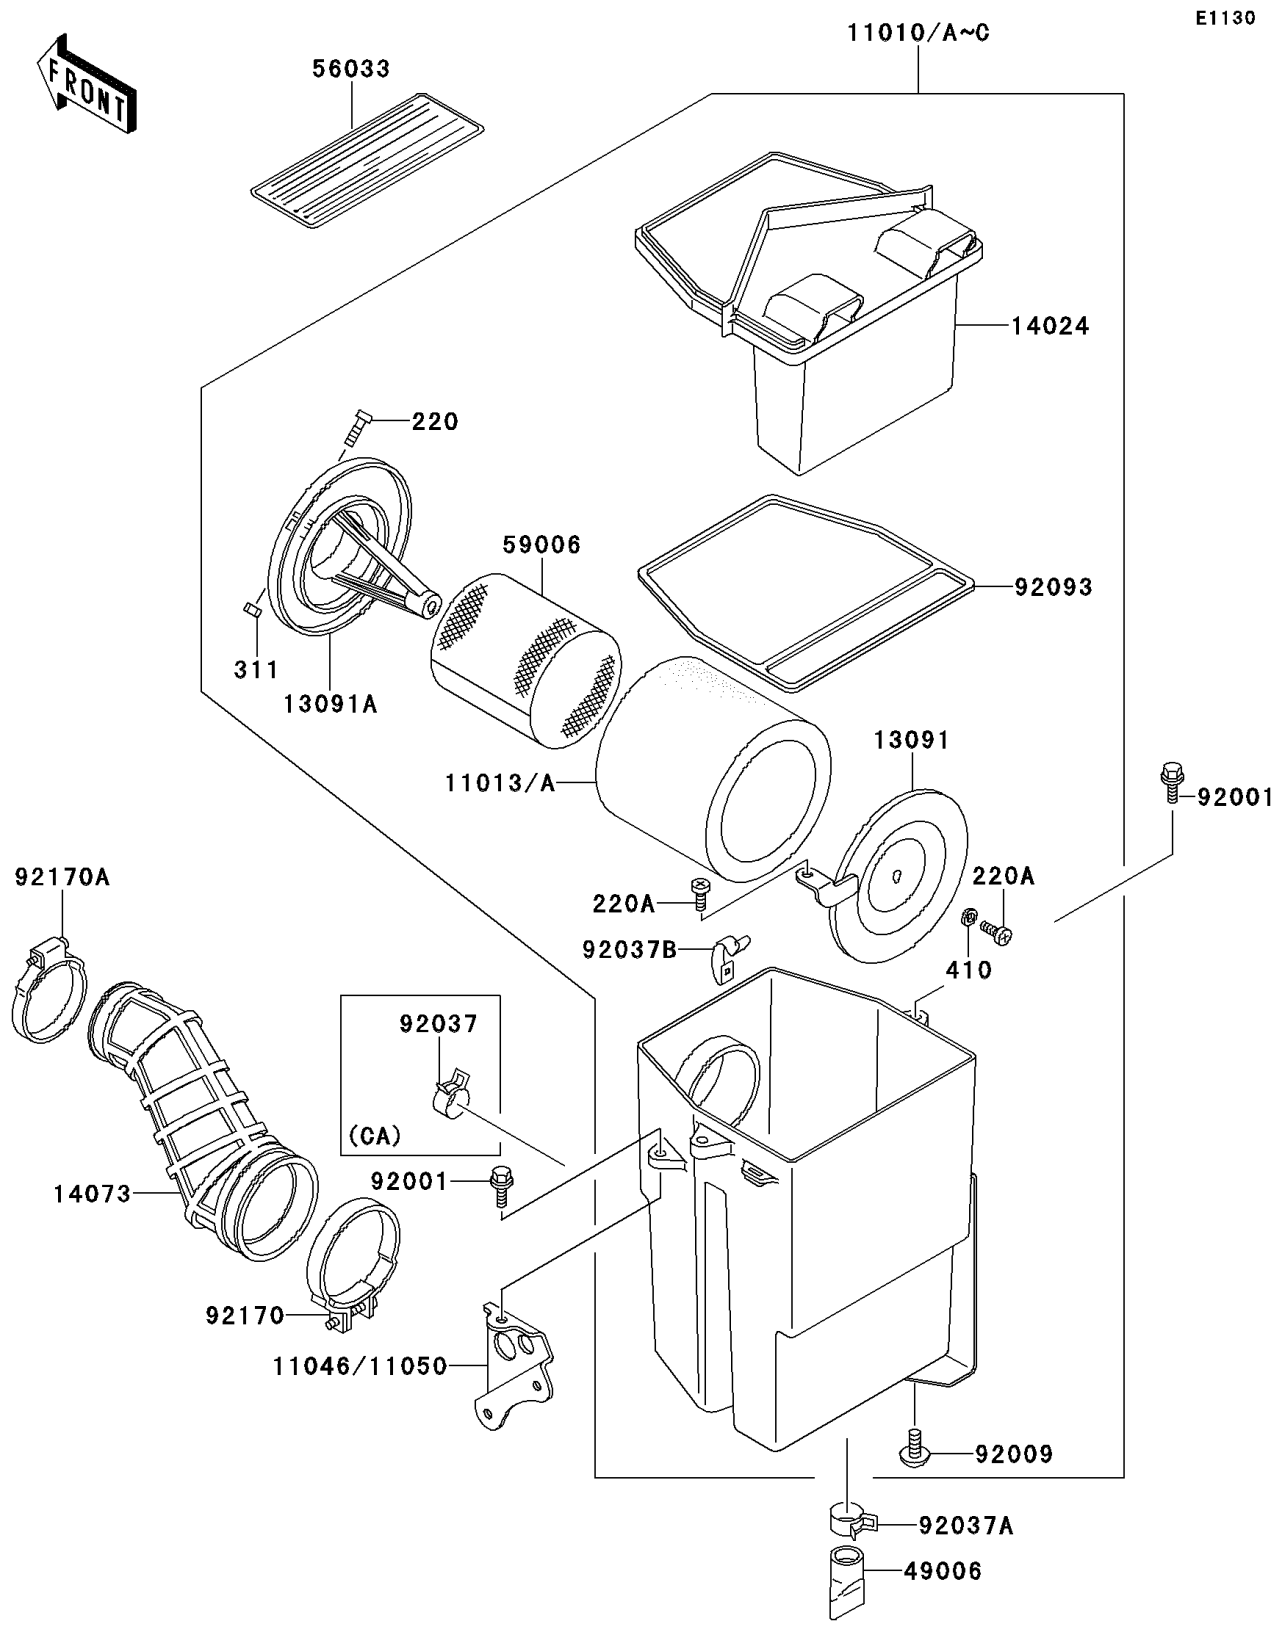

1997 Bayou 300 PARTS DIAGRAM

Air Cleaner

1997 Bayou 300 PARTS LIST

Air Cleaner

ITEM NAME	PART NUMBER	QUANTITY
SCREW-PAN-CROS (Ref # 220)	220B0516	1
SCREW-PAN-CROS,6X14 (Ref # 220A)	220B0614	2
NUT-HEX (Ref # 311)	311B0500	1
WASHER-PLAIN-SMALL,6MM (Ref # 410)	410B0600	1
FILTER-ASSY-AIR (Ref # 11010)	11010-1365	1
ELEMENT-AIR FILTER (Ref # 11013)	11013-1158	1
BRACKET,REGULATOR (Ref # 11046)	11046-1042	1
HOLDER,ELEMENT (Ref # 13091)	13091-1488	1
HOLDER,AIR FILTER ELEMENT (Ref # 13091A)	13091-1565	1
COVER,AIR FILTER (Ref # 14024)	14024-1703	1
DUCT (Ref # 14073)	14073-1372	1
BOOT (Ref # 49006)	49006-1199	1
LABEL-MANUAL,MAINTENANCE (Ref # 56033)	56033-1079	1
ARRESTER-FLAME (Ref # 59006)	59006-1052	1
BOLT,6X20 (Ref # 92001)	92001-1460	3
SCREW,TAPPING,5X10 (Ref # 92009)	92009-1332	2
CLAMP (Ref # 92037A)	92037-1460	1
CLAMP,AIR FILTER (Ref # 92037B)	92037-1783	4
SEAL,AIR FILTER (Ref # 92093)	92093-1241	1
CLAMP (Ref # 92170)	92170-1149	1
CLAMP (Ref # 92170A)	92170-1674	1