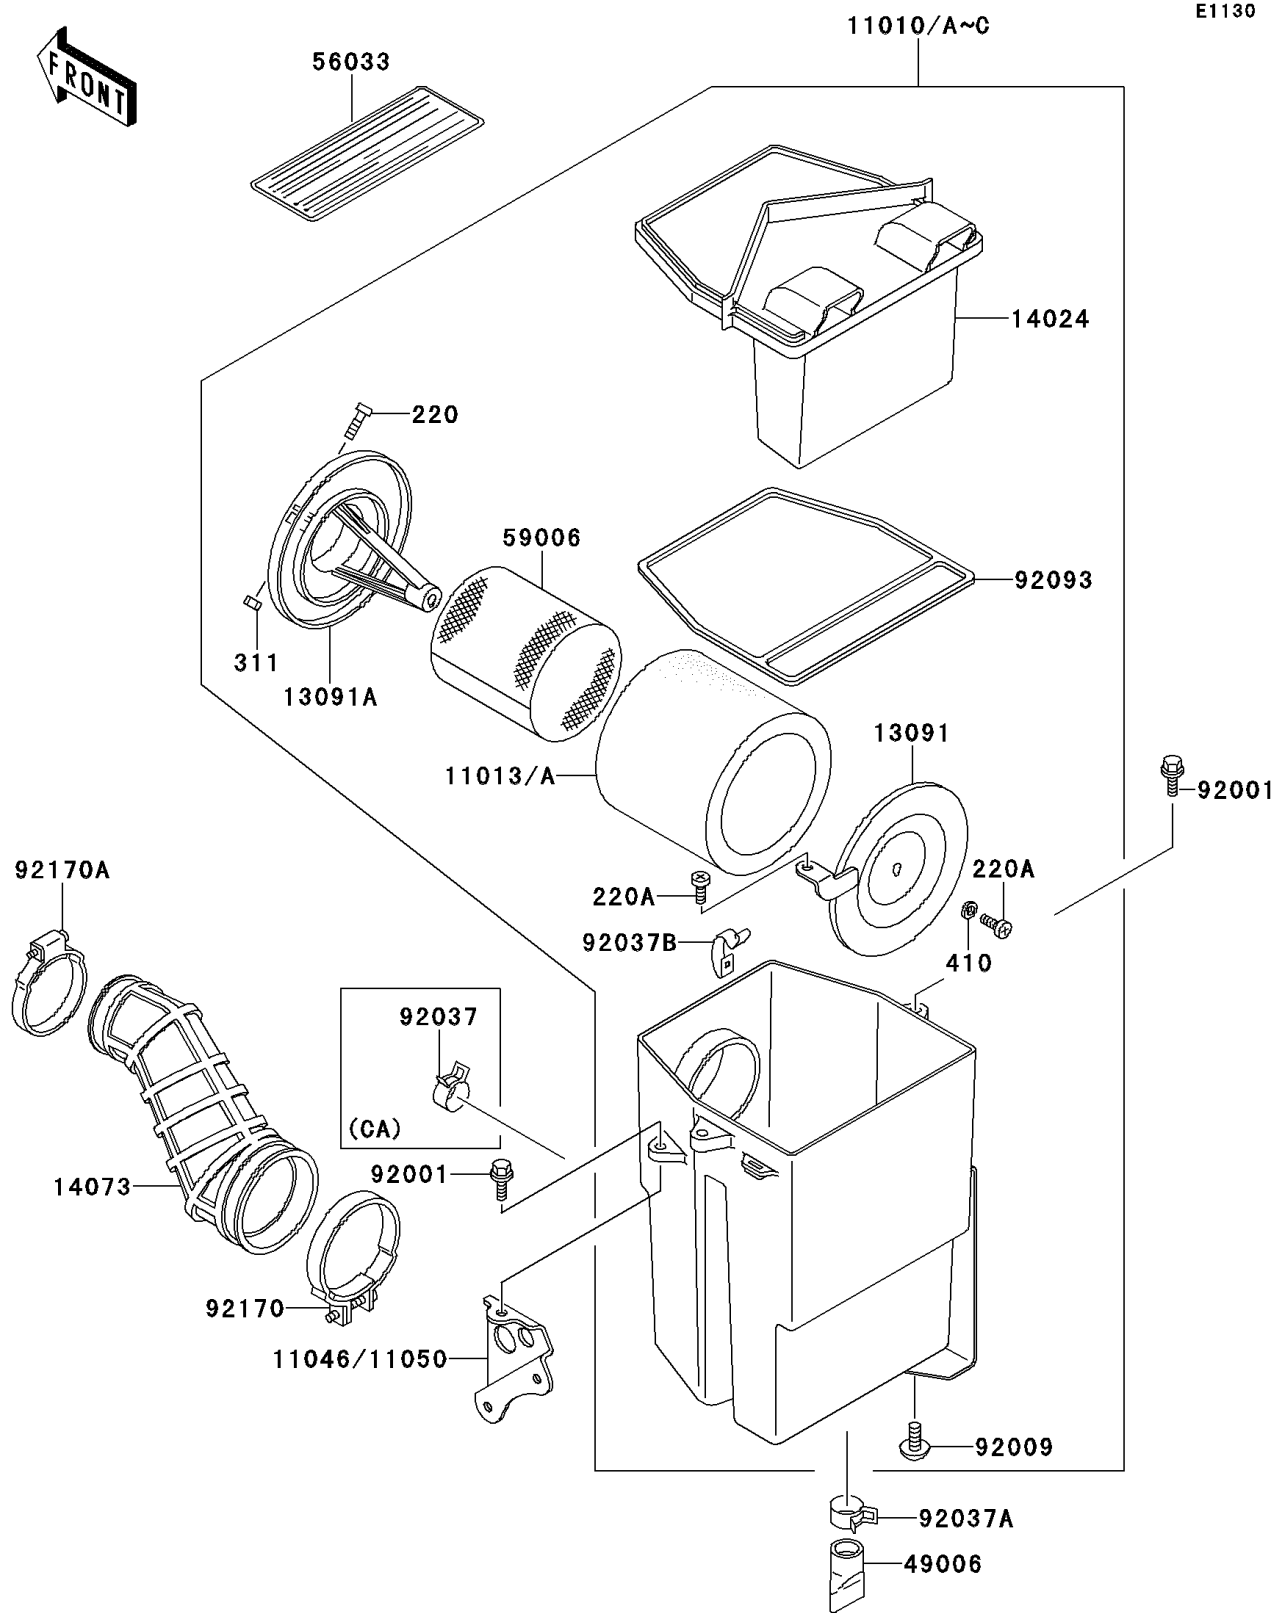

1998 Bayou 300 PARTS DIAGRAM

Air Cleaner

1998 Bayou 300 PARTS LIST

Air Cleaner

ITEM NAME	PART NUMBER	QUANTITY
SCREW-PAN-CROS (Ref # 220)	220B0516	1
SCREW-PAN-CROS,6X14 (Ref # 220A)	220B0614	2
NUT-HEX (Ref # 311)	311B0500	1
WASHER-PLAIN-SMALL,6MM (Ref # 410)	410B0600	1
ELEMENT-AIR FILTER (Ref # 11013)	11013-1158	1
BRACKET,REGULATOR (Ref # 11046)	11046-1042	1
HOLDER,ELEMENT (Ref # 13091)	13091-1488	1
HOLDER,AIR FILTER ELEMENT (Ref # 13091A)	13091-1565	1
COVER,AIR FILTER (Ref # 14024)	14024-1703	1
DUCT (Ref # 14073)	14073-1372	1
BOOT (Ref # 49006)	49006-1199	1
LABEL-MANUAL,MAINTENANCE (Ref # 56033)	56033-1079	1
ARRESTER-FLAME (Ref # 59006)	59006-1052	1
BOLT,6X20 (Ref # 92001)	92001-1460	3
SCREW,TAPPING,5X10 (Ref # 92009)	92009-1332	2
CLAMP (Ref # 92037A)	92037-1460	1
CLAMP,AIR FILTER (Ref # 92037B)	92037-1783	4
SEAL,AIR FILTER (Ref # 92093)	92093-1241	1
CLAMP (Ref # 92170)	92170-1149	1
CLAMP (Ref # 92170A)	92170-1674	1
FILTER-ASSY-AIR (Ref # 11010)	11010-1365	1
FILTER-ASSY-AIR (Ref # 11010A)	11010-1621	1
CLAMP (Ref # 92037)	92037-1181	1