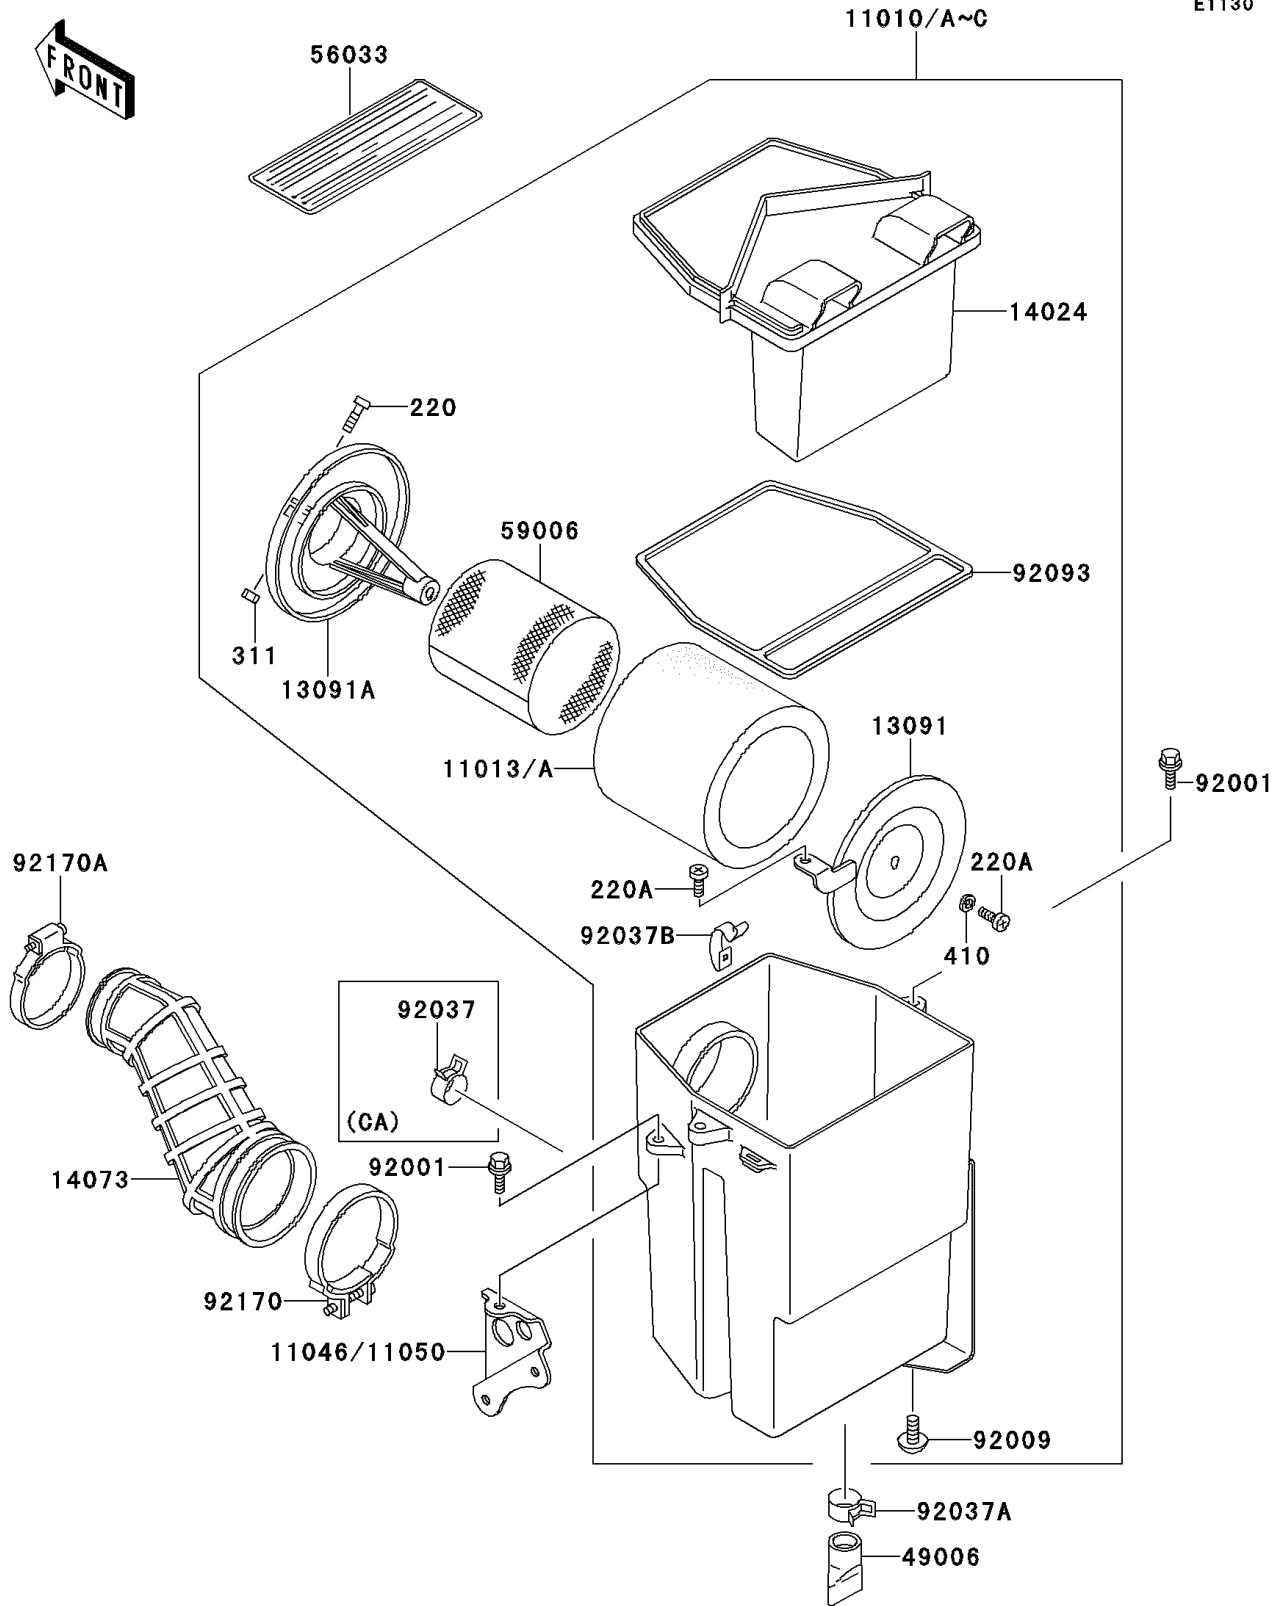

1999 Bayou 300 PARTS DIAGRAM

Air Cleaner

1999 Bayou 300 PARTS LIST

Air Cleaner

ITEM NAME	PART NUMBER	QUANTITY
SCREW-PAN-CROS (Ref # 220)	220B0516	1
SCREW-PAN-CROS,6X14 (Ref # 220A)	220B0614	2
NUT-HEX (Ref # 311)	311B0500	1
WASHER-PLAIN-SMALL,6MM (Ref # 410)	410B0600	1
ELEMENT-AIR FILTER (Ref # 11013A)	11013-1275	1
BRACKET (Ref # 11050)	11050-1979	1
HOLDER,ELEMENT (Ref # 13091)	13091-1488	1
HOLDER,AIR FILTER ELEMENT (Ref # 13091A)	13091-1565	1
COVER,AIR FILTER (Ref # 14024)	14024-1703	1
DUCT (Ref # 14073)	14073-1372	1
BOOT (Ref # 49006)	49006-1199	1
LABEL-MANUAL,MAINTENANCE (Ref # 56033)	56033-1079	1
ARRESTER-FLAME (Ref # 59006)	59006-1052	1
BOLT,6X20 (Ref # 92001)	92001-1460	3
SCREW,TAPPING,5X10 (Ref # 92009)	92009-1332	2
CLAMP (Ref # 92037A)	92037-1460	1
CLAMP,AIR FILTER (Ref # 92037B)	92037-1783	4
SEAL,AIR FILTER (Ref # 92093)	92093-1241	1
CLAMP (Ref # 92170)	92170-1149	1
CLAMP (Ref # 92170A)	92170-1674	1
FILTER-ASSY-AIR (Ref # 11010B)	11010-1648	1
FILTER-ASSY-AIR (Ref # 11010C)	11010-1649	1
CLAMP (Ref # 92037)	92037-1181	1