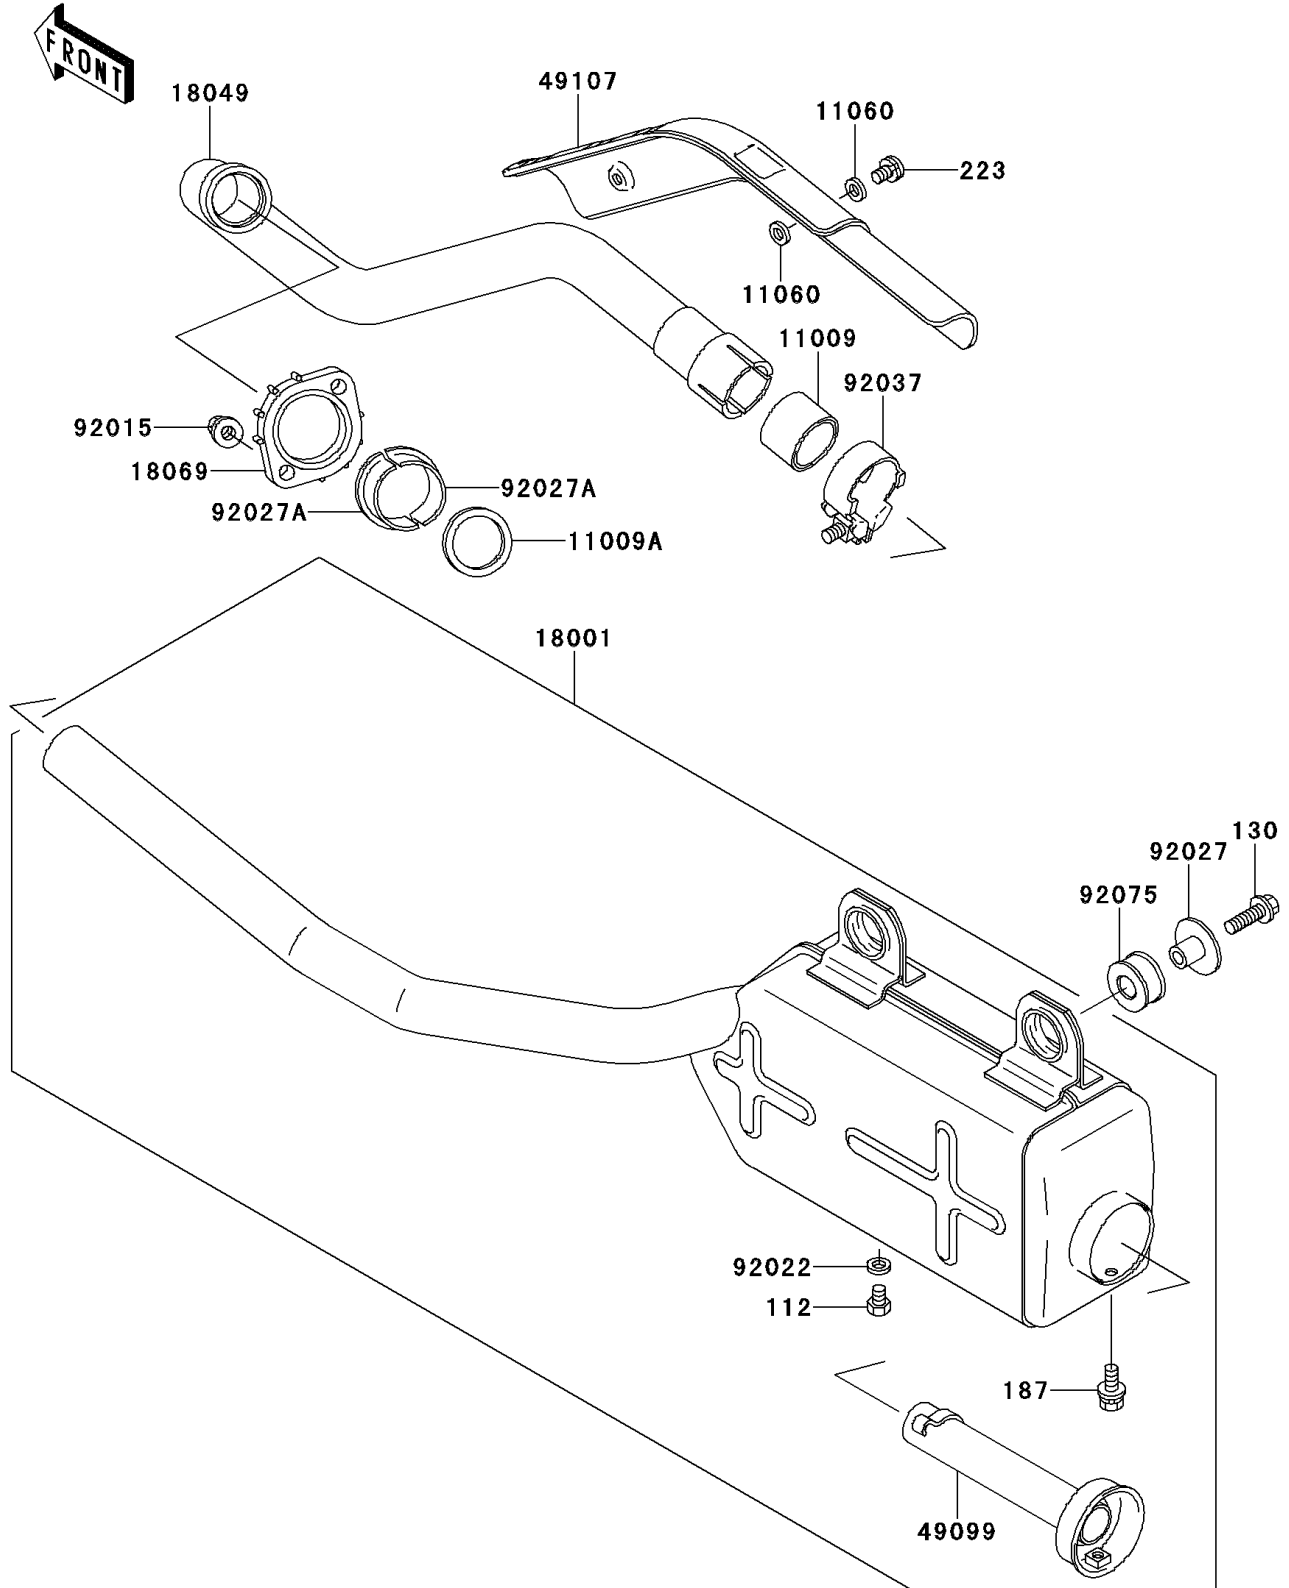

1997 Bayou 300 PARTS DIAGRAM

Muffler(s)

E1140

1997 Bayou 300 PARTS LIST

Muffler(s)

ITEM NAME	PART NUMBER	QUANTITY
BOLT-UPSET (Ref # 112)	112B0608	1
BOLT-FLANGED,8X30 (Ref # 130)	130J0830	2
BOLT-UPSET-WSP (Ref # 187)	187B0612	1
SCREW-PAN-WS-CROS (Ref # 223)	223C0610	2
GASKET,EXHAUST PIPE CONNECTING (Ref # 11009)	11009-1718	1
GASKET,EXHAUST PIPE HOLDER (Ref # 11009A)	11009-1866	1
GASKET,6.2X11.5X1.5 (Ref # 11060)	11060-1109	4
MUFFLER (Ref # 18001)	18001-1726	1
PIPE-EXHAUST (Ref # 18049)	18049-1417	1
HOLDER-EXHAUST PIPE (Ref # 18069)	18069-1014	1
BAFFLE-PIPE MUFFLER (Ref # 49099)	49099-1268	1
COVER-EXHAUST PIPE (Ref # 49107)	49107-1081	1
NUT,8MM (Ref # 92015)	92015-1402	2
WASHER,6.2X11X1 (Ref # 92022)	92022-304	1
COLLAR,MUFFLER (Ref # 92027)	92027-1981	2
COLLAR,EXHAUST PIPE (Ref # 92027A)	92027-264	2
CLAMP (Ref # 92037)	92037-1956	1
DAMPER,MUFFLER (Ref # 92075)	92075-1809	2