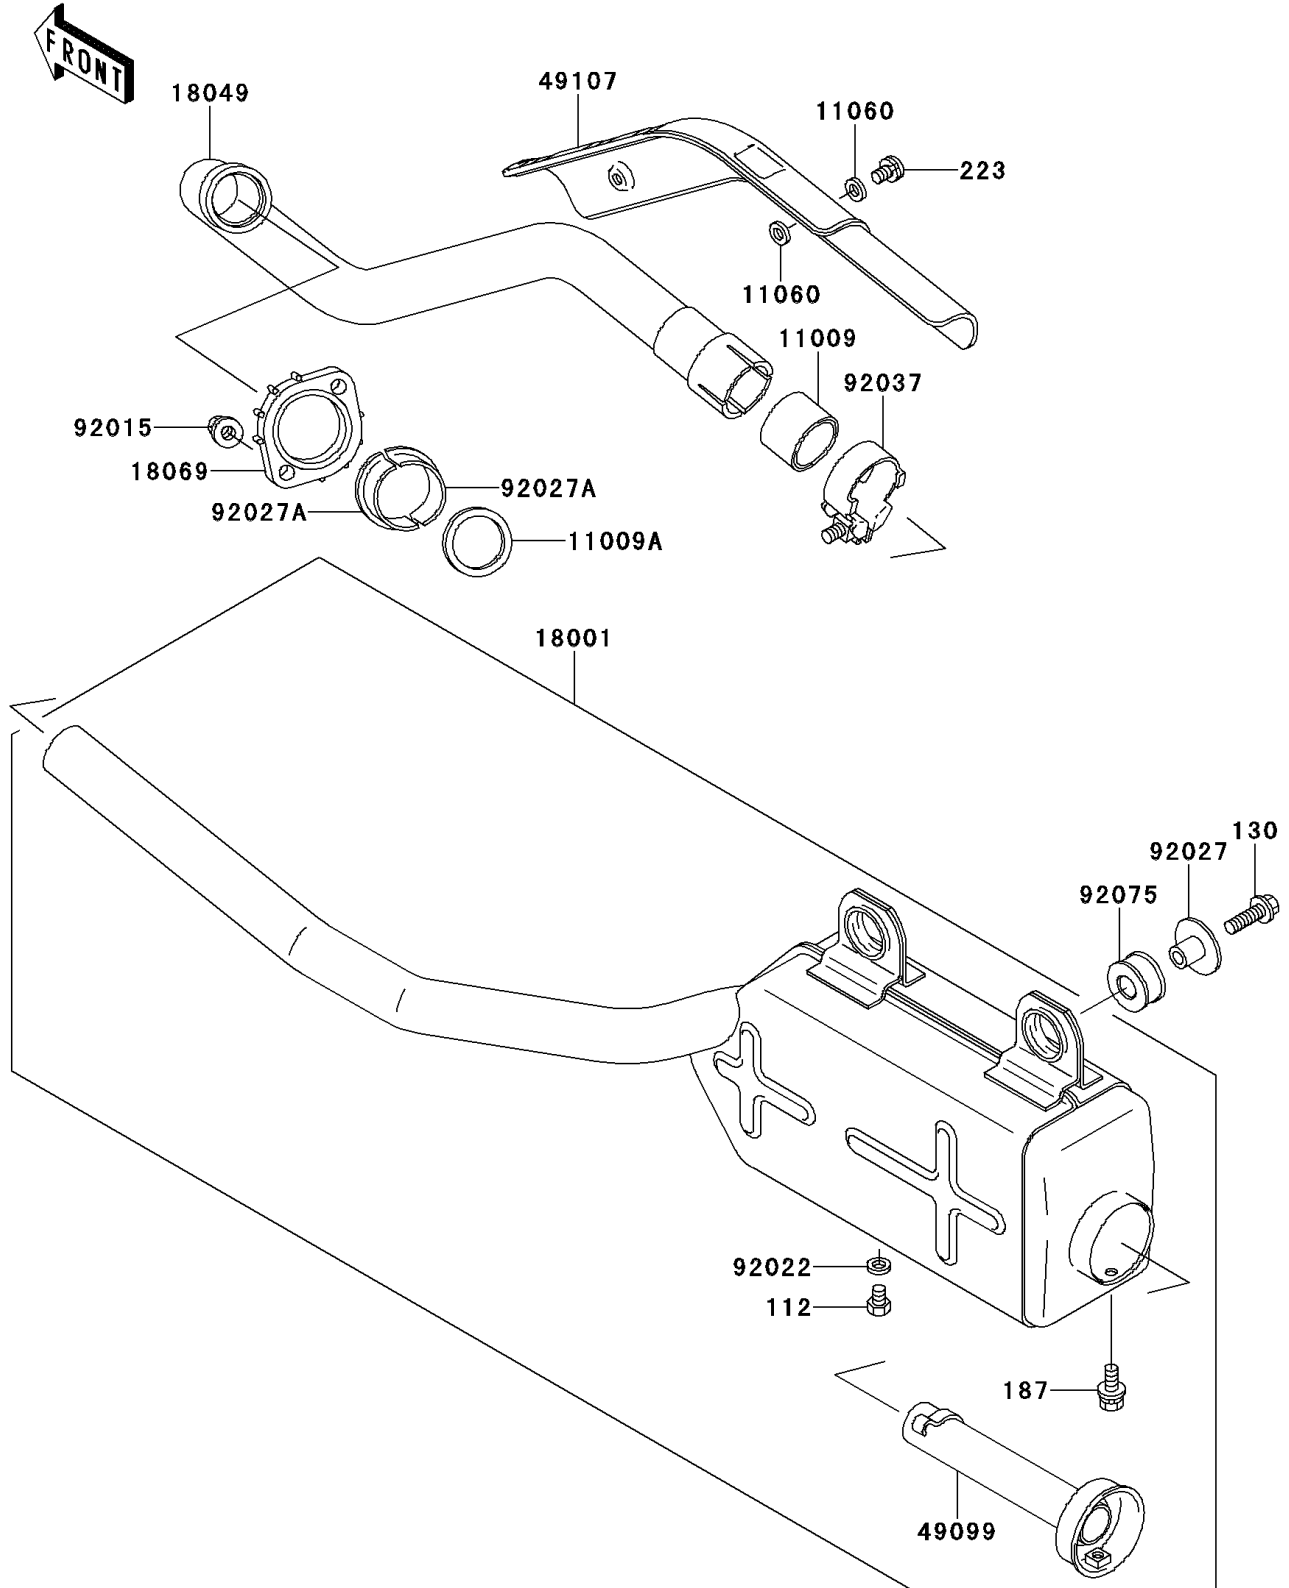

# 1997 Bayou 300 PARTS DIAGRAM

Muffler(s)

E1140

## 1997 Bayou 300 PARTS LIST

### Muffler(s)

ITEM NAME	PART NUMBER	QUANTITY
BOLT-UPSET (Ref # 112)	112B0608	1
BOLT-FLANGED,8X30 (Ref # 130)	130J0830	2
BOLT-UPSET-WSP (Ref # 187)	187B0612	1
SCREW-PAN-WS-CROS (Ref # 223)	223C0610	2
GASKET,EXHAUST PIPE CONNECTING (Ref # 11009)	11009-1718	1
GASKET,EXHAUST PIPE HOLDER (Ref # 11009A)	11009-1866	1
GASKET,6.2X11.5X1.5 (Ref # 11060)	11060-1109	4
MUFFLER (Ref # 18001)	18001-1726	1
PIPE-EXHAUST (Ref # 18049)	18049-1417	1
HOLDER-EXHAUST PIPE (Ref # 18069)	18069-1014	1
BAFFLE-PIPE MUFFLER (Ref # 49099)	49099-1268	1
COVER-EXHAUST PIPE (Ref # 49107)	49107-1081	1
NUT,8MM (Ref # 92015)	92015-1402	2
WASHER,6.2X11X1 (Ref # 92022)	92022-304	1
COLLAR,MUFFLER (Ref # 92027)	92027-1981	2
COLLAR,EXHAUST PIPE (Ref # 92027A)	92027-264	2
CLAMP (Ref # 92037)	92037-1956	1
DAMPER,MUFFLER (Ref # 92075)	92075-1809	2