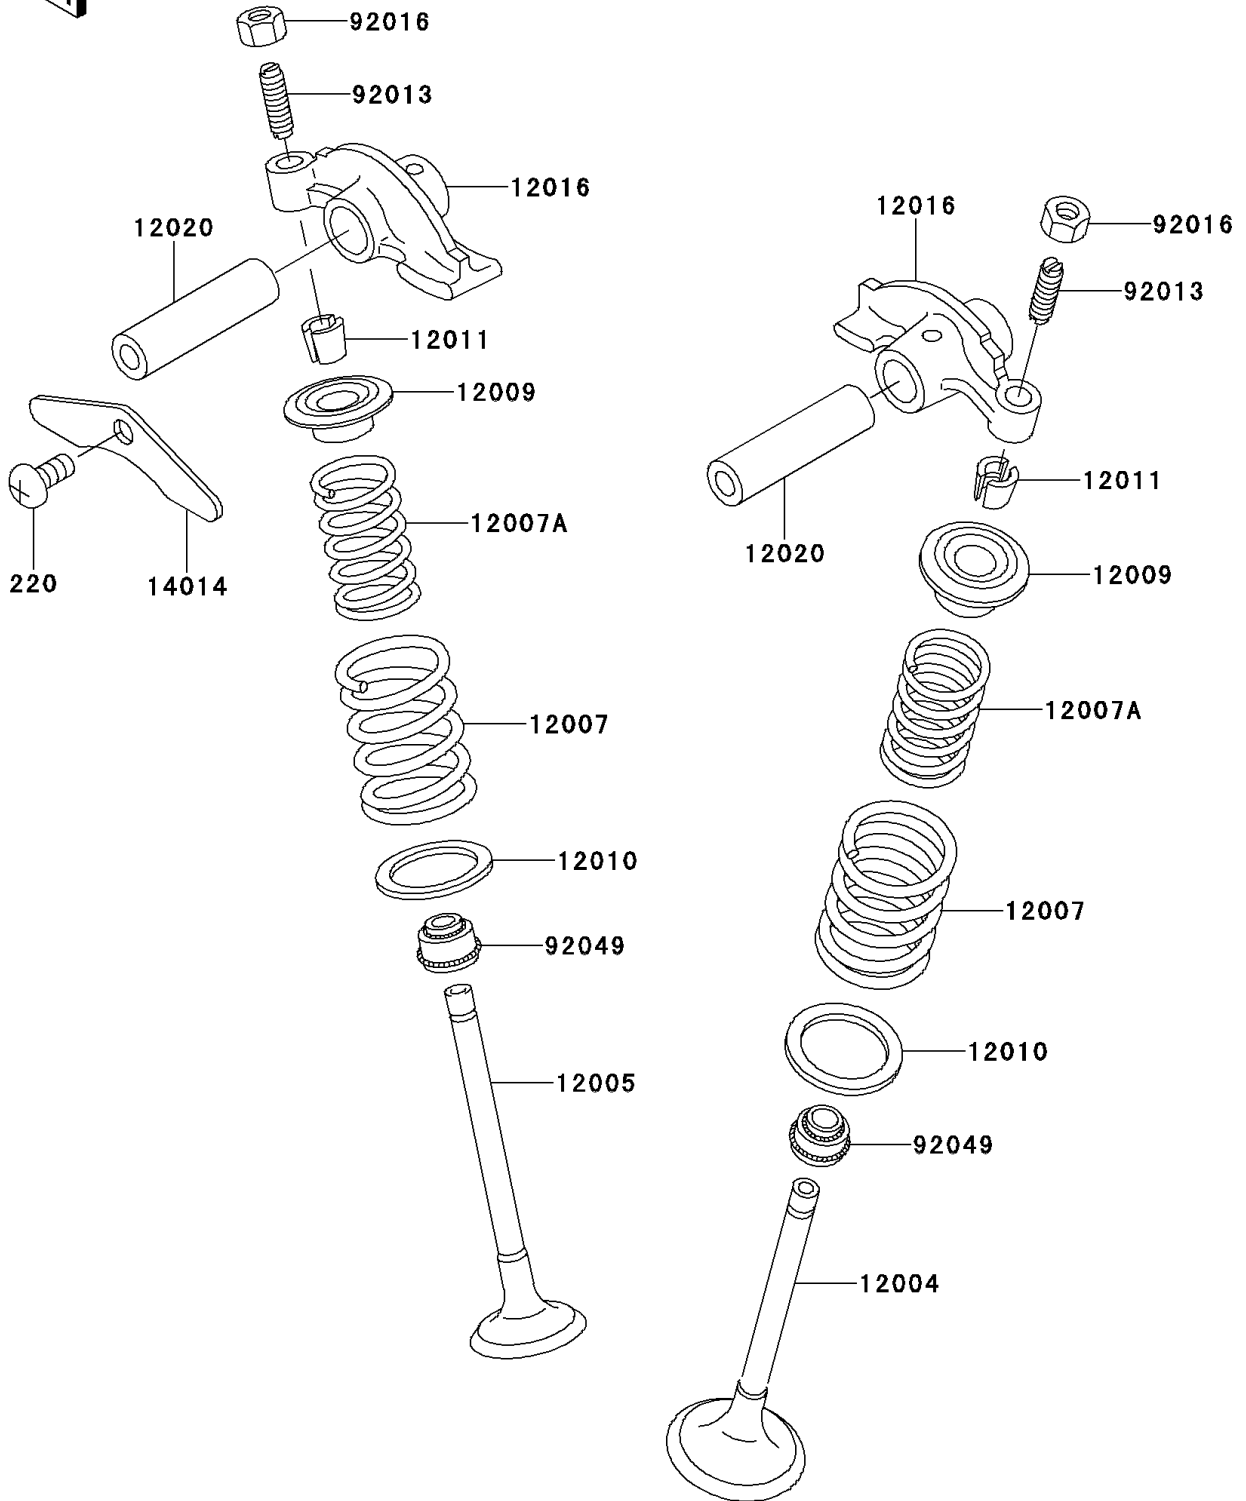

1997 Bayou 300 PARTS DIAGRAM

Valve(s)

E1210

1997 Bayou 300 PARTS LIST

Valve(s)

ITEM NAME	PART NUMBER	QUANTITY
SCREW-PAN-CROS,6X10 (Ref # 220)	220B0610	1
VALVE-INTAKE (Ref # 12004)	12004-1123	1
VALVE-EXHAUST (Ref # 12005)	12005-1005	1
SPRING-ENGINE VALVE,OUTER (Ref # 12007)	12007-013	2
SPRING-ENGINE VALVE,INNER (Ref # 12007A)	12007-014	2
RETAINER-VALVE SPRING (Ref # 12009)	12009-006	2
SEAT-SPRING,OUTER (Ref # 12010)	12010-005	2
COLLET,RETAINER (Ref # 12011)	12011-004	4
ARM-ROCKER (Ref # 12016)	12016-1078	2
SHAFT-ROCKER (Ref # 12020)	12020-004	2
PLATE-POSITION (Ref # 14014)	14014-034	1
SCREW,6MM (Ref # 92013)	92013-009	2
NUT,6MM (Ref # 92016)	92016-061	2
SEAL-OIL,RV37129.5 (Ref # 92049)	92049-016	2