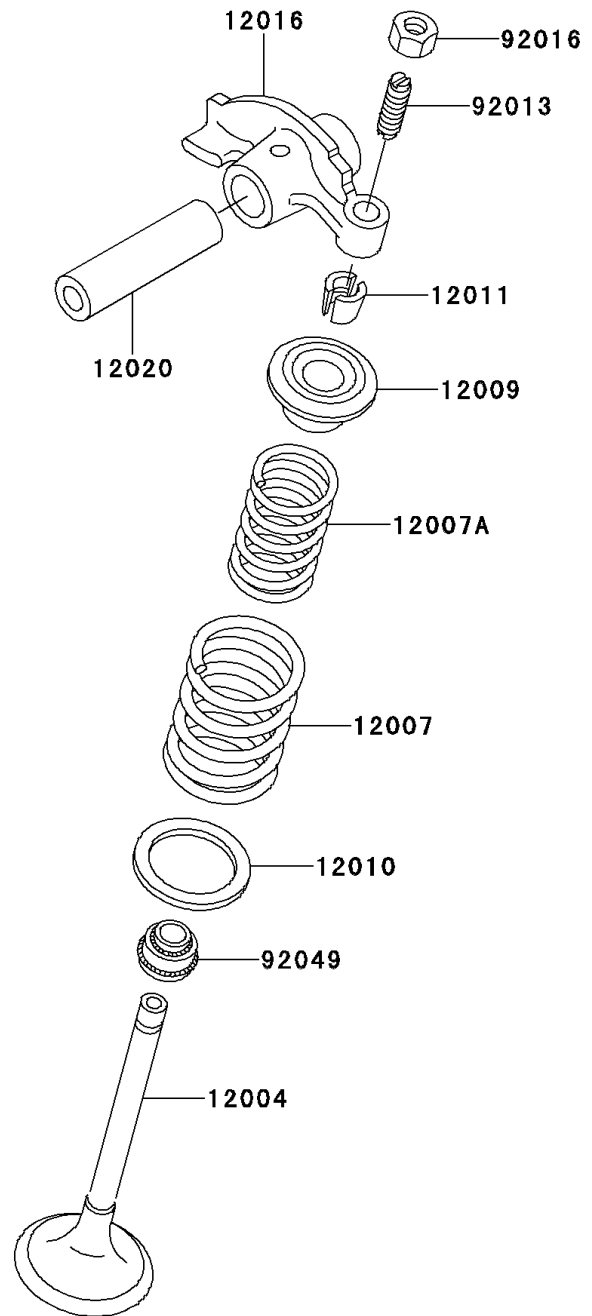

1999 Bayou 300 PARTS DIAGRAM

Valve(s)

E1210

1999 Bayou 300 PARTS LIST

Valve(s)

ITEM NAME	PART NUMBER	QUANTITY
SCREW-PAN-CROS,6X10 (Ref # 220)	220B0610	1
VALVE-INTAKE (Ref # 12004)	12004-1123	1
VALVE-EXHAUST (Ref # 12005)	12005-1005	1
SPRING-ENGINE VALVE,OUTER (Ref # 12007)	12007-013	2
SPRING-ENGINE VALVE,INNER (Ref # 12007A)	12007-014	2
RETAINER-VALVE SPRING (Ref # 12009)	12009-006	2
SEAT-SPRING,OUTER (Ref # 12010)	12010-005	2
COLLET,RETAINER (Ref # 12011)	12011-004	4
ARM-ROCKER (Ref # 12016)	12016-1078	2
SHAFT-ROCKER (Ref # 12020)	12020-004	2
PLATE-POSITION (Ref # 14014)	14014-034	1
SCREW,6MM (Ref # 92013)	92013-009	2
NUT,6MM (Ref # 92016)	92016-061	2
SEAL-OIL,RV37129.5 (Ref # 92049)	92049-016	2