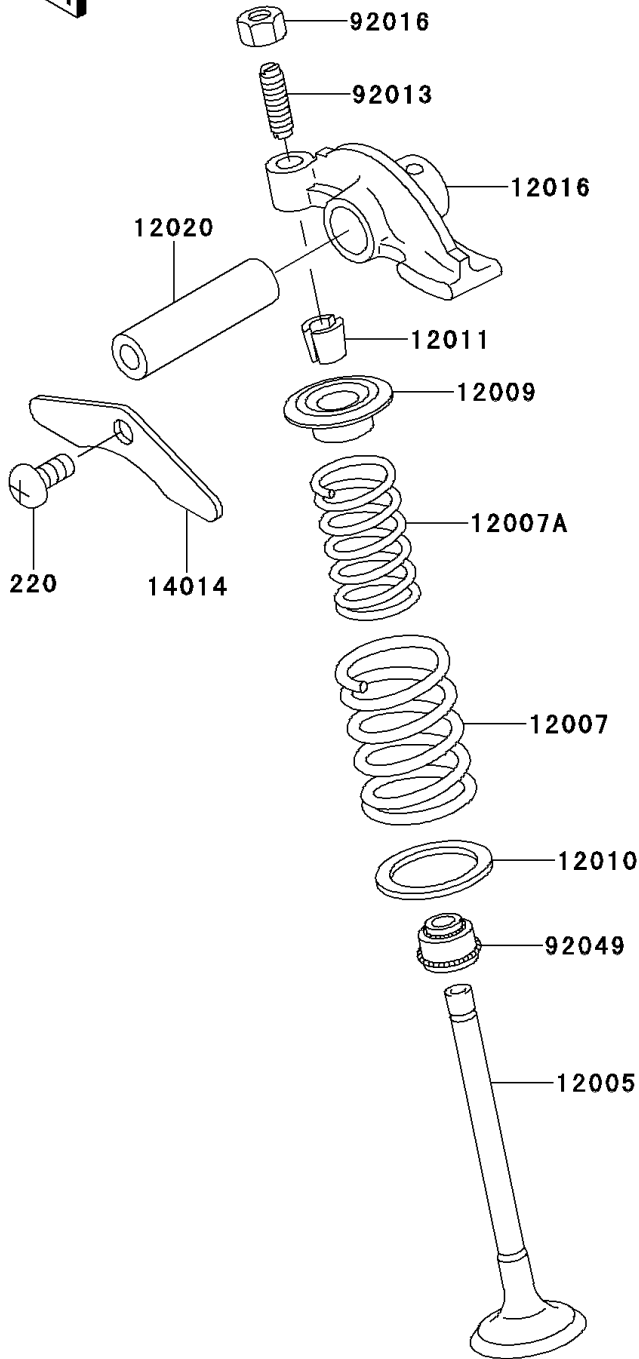

1999 Bayou 300 PARTS DIAGRAM

Valve(s)

E1210

1999 Bayou 300 PARTS LIST

Valve(s)

ITEM NAME	PART NUMBER	QUANTITY
SCREW-PAN-CROS,6X10 (Ref # 220)	220B0610	1
VALVE-INTAKE (Ref # 12004)	12004-1123	1
VALVE-EXHAUST (Ref # 12005)	12005-1005	1
SPRING-ENGINE VALVE,OUTER (Ref # 12007)	12007-013	2
SPRING-ENGINE VALVE,INNER (Ref # 12007A)	12007-014	2
RETAINER-VALVE SPRING (Ref # 12009)	12009-006	2
SEAT-SPRING,OUTER (Ref # 12010)	12010-005	2
COLLET,RETAINER (Ref # 12011)	12011-004	4
ARM-ROCKER (Ref # 12016)	12016-1078	2
SHAFT-ROCKER (Ref # 12020)	12020-004	2
PLATE-POSITION (Ref # 14014)	14014-034	1
SCREW,6MM (Ref # 92013)	92013-009	2
NUT,6MM (Ref # 92016)	92016-061	2
SEAL-OIL,RV37129.5 (Ref # 92049)	92049-016	2