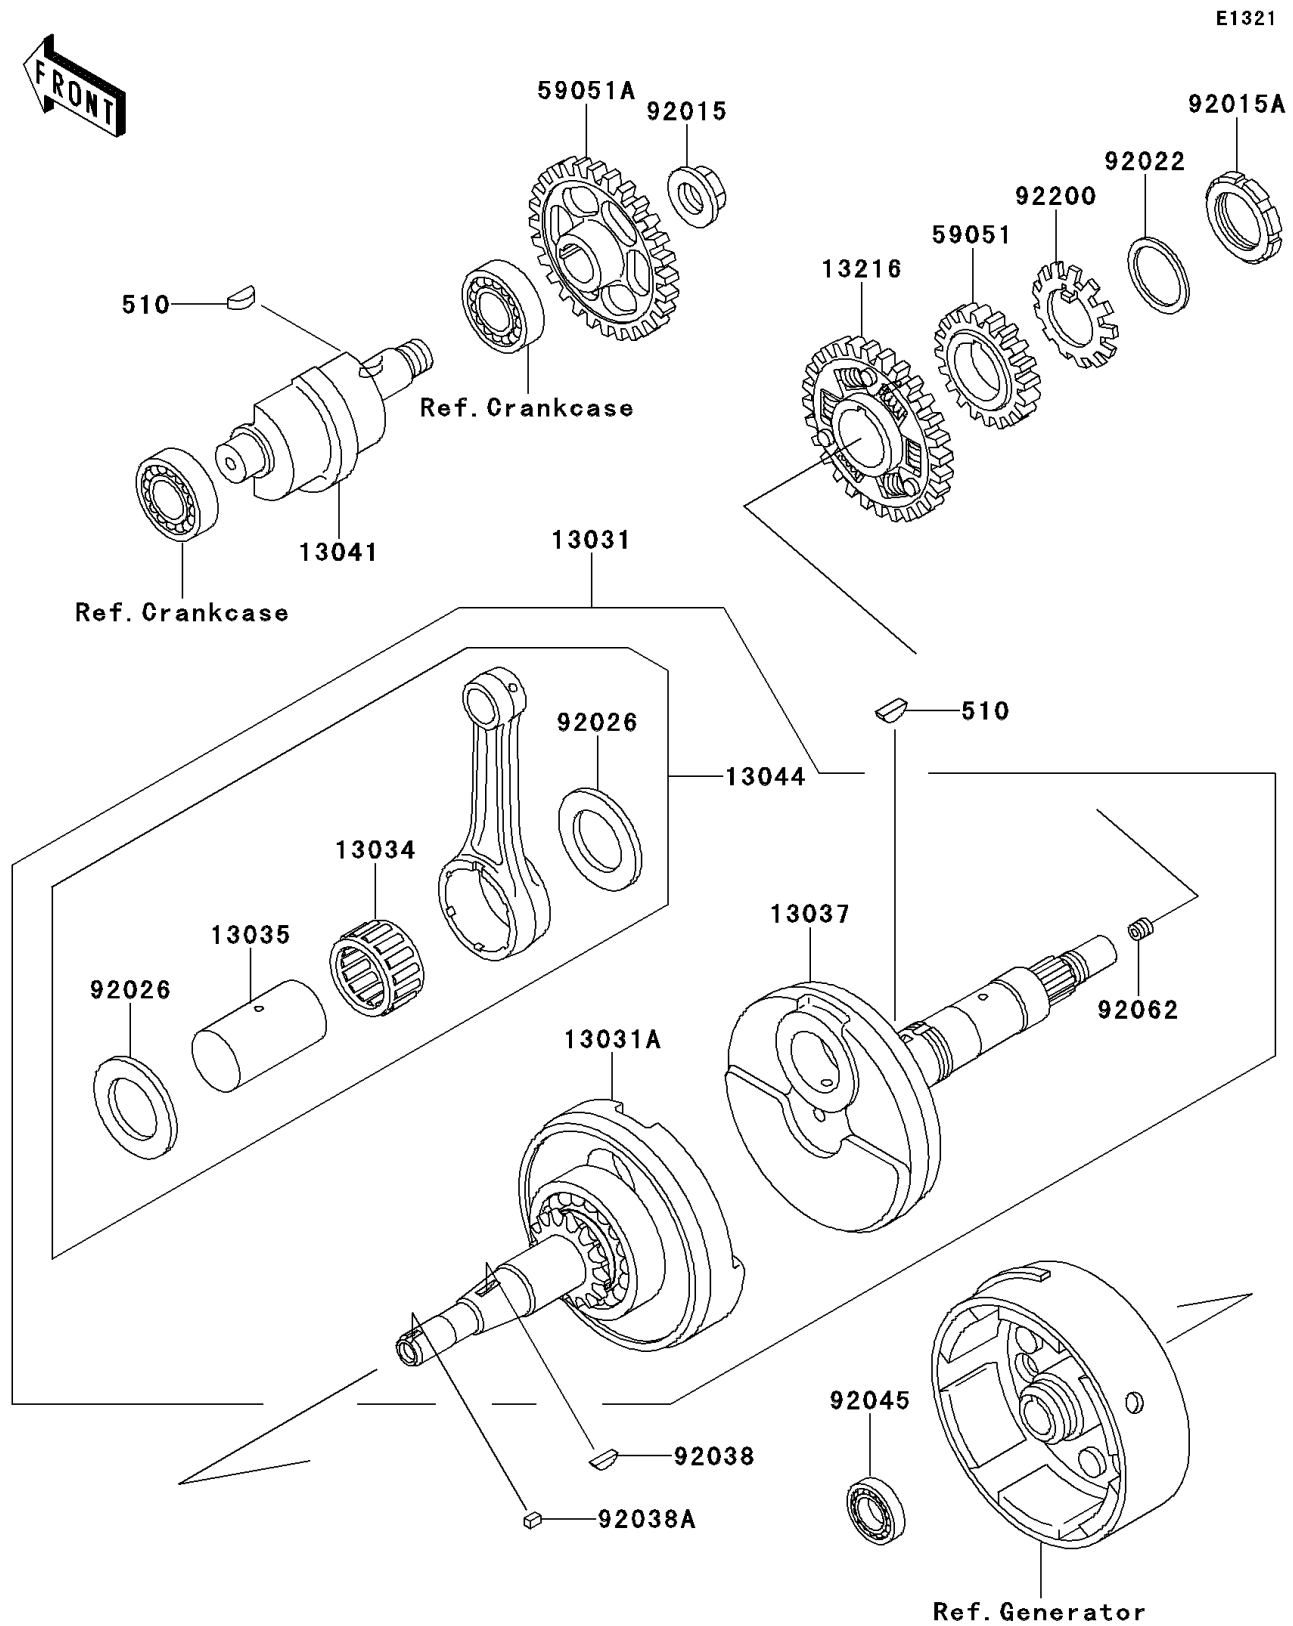

1997 Bayou 300 PARTS DIAGRAM

Crankshaft

1997 Bayou 300 PARTS LIST

Crankshaft

ITEM NAME	PART NUMBER	QUANTITY
KEY-WOODRUFF (Ref # 510)	510A5100	2
CRANKSHAFT-COMP (Ref # 13031)	13031-1388	1
CRANKSHAFT-COMP,LH (Ref # 13031A)	13031-1402	1
BEARING-BIG END,PK32X43X22.4 (Ref # 13034)	13034-1061	1
PIN-CRANK (Ref # 13035)	13035-1067	1
CRANKSHAFT,RH (Ref # 13037)	13037-1499	1
BALANCER (Ref # 13041)	13041-1066	1
SET-CONNECTING ROD (Ref # 13044)	13044-5066	1
GEAR-COMP,BALANCER (Ref # 13216)	13216-1072	1
GEAR-SPUR,OIL PUMP,36T (Ref # 59051)	59051-1140	1
GEAR-SPUR,BALANCER,44T (Ref # 59051A)	59051-1141	1
NUT,16MM (Ref # 92015)	92015-1465	1
NUT,PUMP GEAR,30MM (Ref # 92015A)	92015-1511	1
WASHER,30.3X38X0.5 (Ref # 92022)	92022-1987	1
SPACER,32X51.5X1.2 (Ref # 92026)	92026-1232	2
KEY,WOODRUFF (Ref # 92038)	92038-001	1
KEY,SUNK (Ref # 92038A)	92038-1051	1
BEARING-BALL,6903C3 (Ref # 92045)	92045-1266	1
NOZZLE (Ref # 92062)	92062-1056	1
WASHER,PUMP GEAR (Ref # 92200)	92200-1203	1