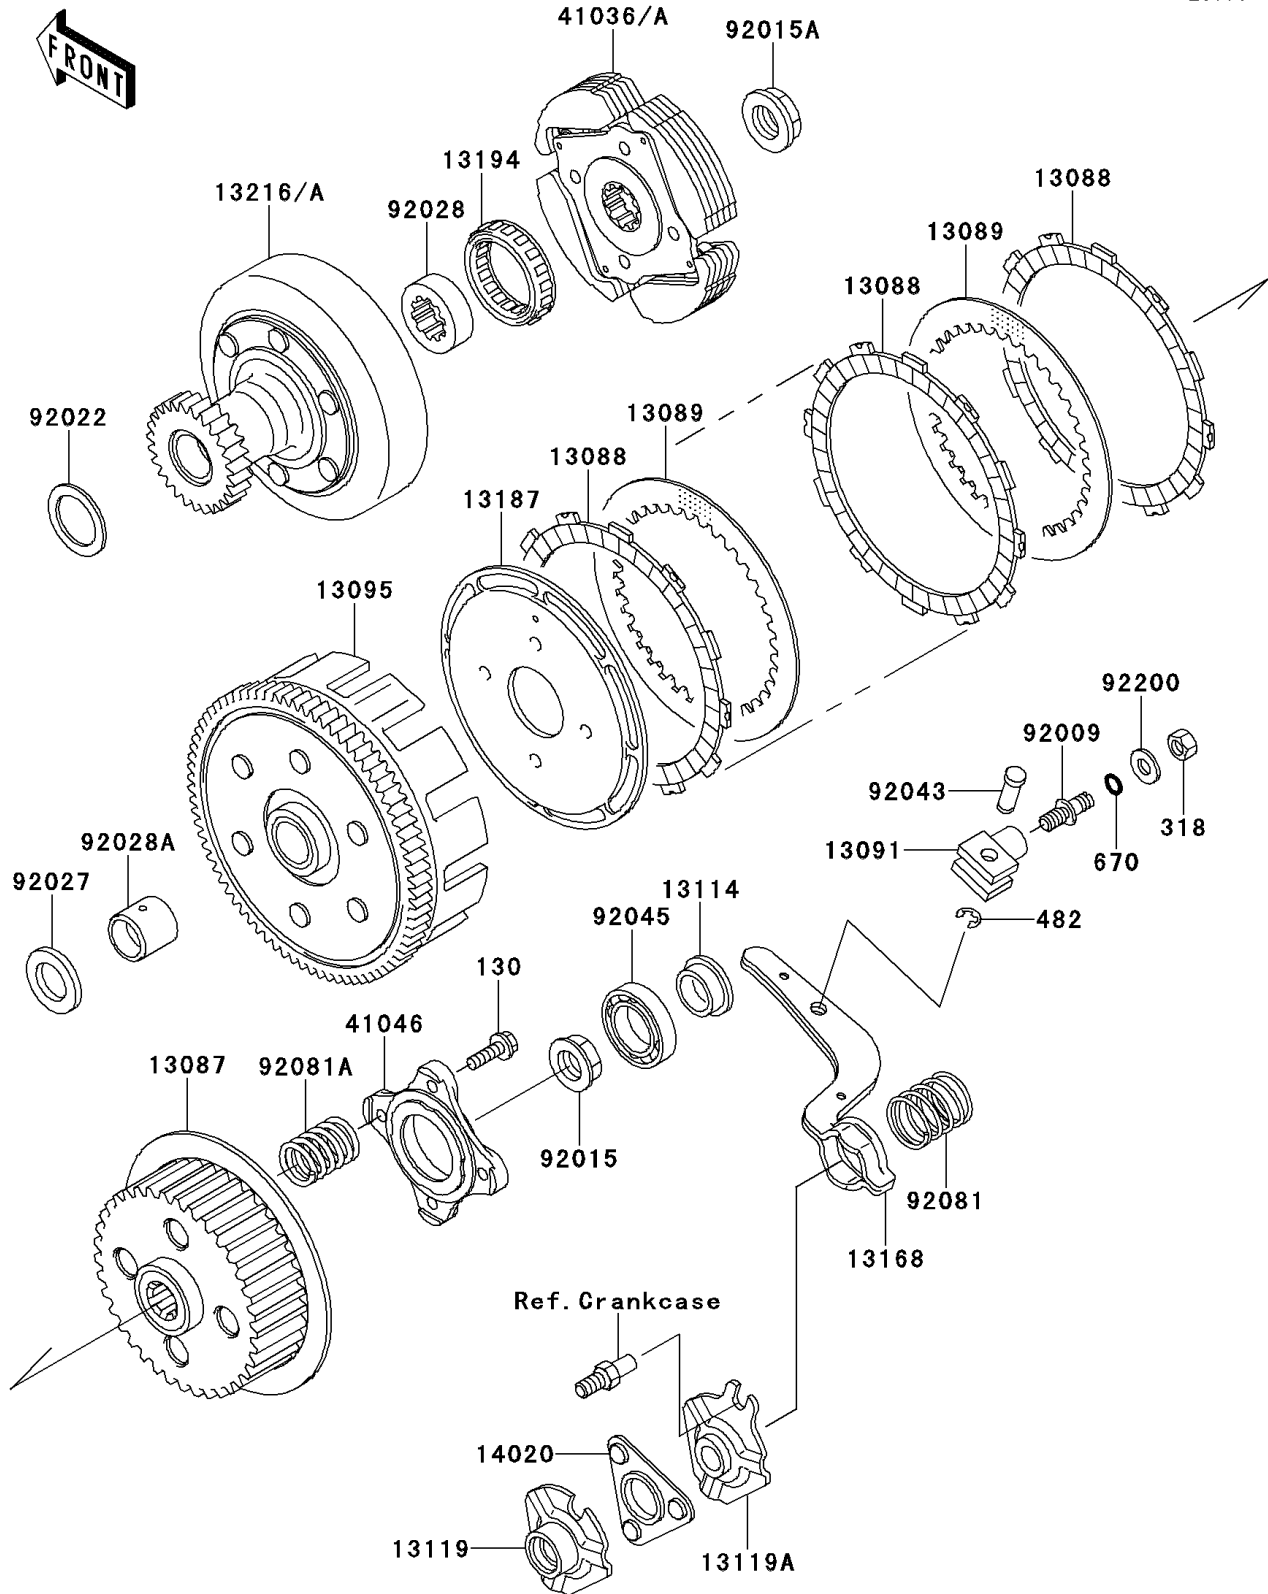

1997 Bayou 300 PARTS DIAGRAM

Clutch

E1350

1997 Bayou 300 PARTS LIST

Clutch

ITEM NAME	PART NUMBER	QUANTITY
BOLT-FLANGED,6X20 (Ref # 130)	130P0620	4
NUT-HEX-SMALL,8MM (Ref # 318)	318B0800	1
CIRCLIP-TYPE-E,6MM (Ref # 482)	482J6000	1
O RING,8MM (Ref # 670)	670B1508	1
HUB-CLUTCH (Ref # 13087)	13087-1065	1
PLATE-FRICTION (Ref # 13088)	13088-041	5
PLATE-CLUTCH (Ref # 13089)	13089-1005	4
HOLDER,CLUTCH RELEASE (Ref # 13091)	13091-1341	1
HOUSING-COMP-CLUTCH (Ref # 13095)	13095-1364	1
PUSHER-CLUTCH (Ref # 13114)	13114-1056	1
CAM-RELEASE (Ref # 13119)	13119-1073	1
CAM-RELEASE (Ref # 13119A)	13119-1074	1
LEVER,CLUTCH RELEASE (Ref # 13168)	13168-1263	1
PLATE-CLUTCH OPERATING (Ref # 13187)	13187-1081	1
CLUTCH-ONEWAY (Ref # 13194)	13194-1055	1
GEAR-COMP,CLUTCH,FR (Ref # 13216)	13216-1073	1
RETAINER,CLUTCH RELEASE (Ref # 14020)	14020-1093	1
HUB-ASSY,CLUTCH,FR (Ref # 41036)	41036-1122	1
HOUSING-BEARING (Ref # 41046)	41046-1063	1
SCREW,CLUTCH RELEASE (Ref # 92009)	92009-1303	1
NUT,16MM (Ref # 92015)	92015-1465	1
NUT,18MM (Ref # 92015A)	92015-1512	1
WASHER,27.3X38X0.8 (Ref # 92022)	92022-1989	1
COLLAR,20.5X34X4 (Ref # 92027)	92027-1888	1
BUSHING,CLUTCH,FR (Ref # 92028)	92028-1370	1
BUSHING,CLUTCH (Ref # 92028A)	92028-1371	1
PIN,CLUTCH RELEASE (Ref # 92043)	92043-1230	1
BEARING-BALL,#6905 (Ref # 92045)	92045-036	1
SPRING (Ref # 92081)	92081-1681	1

1997 Bayou 300 PARTS LIST

Clutch

ITEM NAME	PART NUMBER	QUANTITY
SPRING,CLUTCH (Ref # 92081A)	92081-1848	4
WASHER,8.5X18X2.3 (Ref # 92200)	92200-1213	1