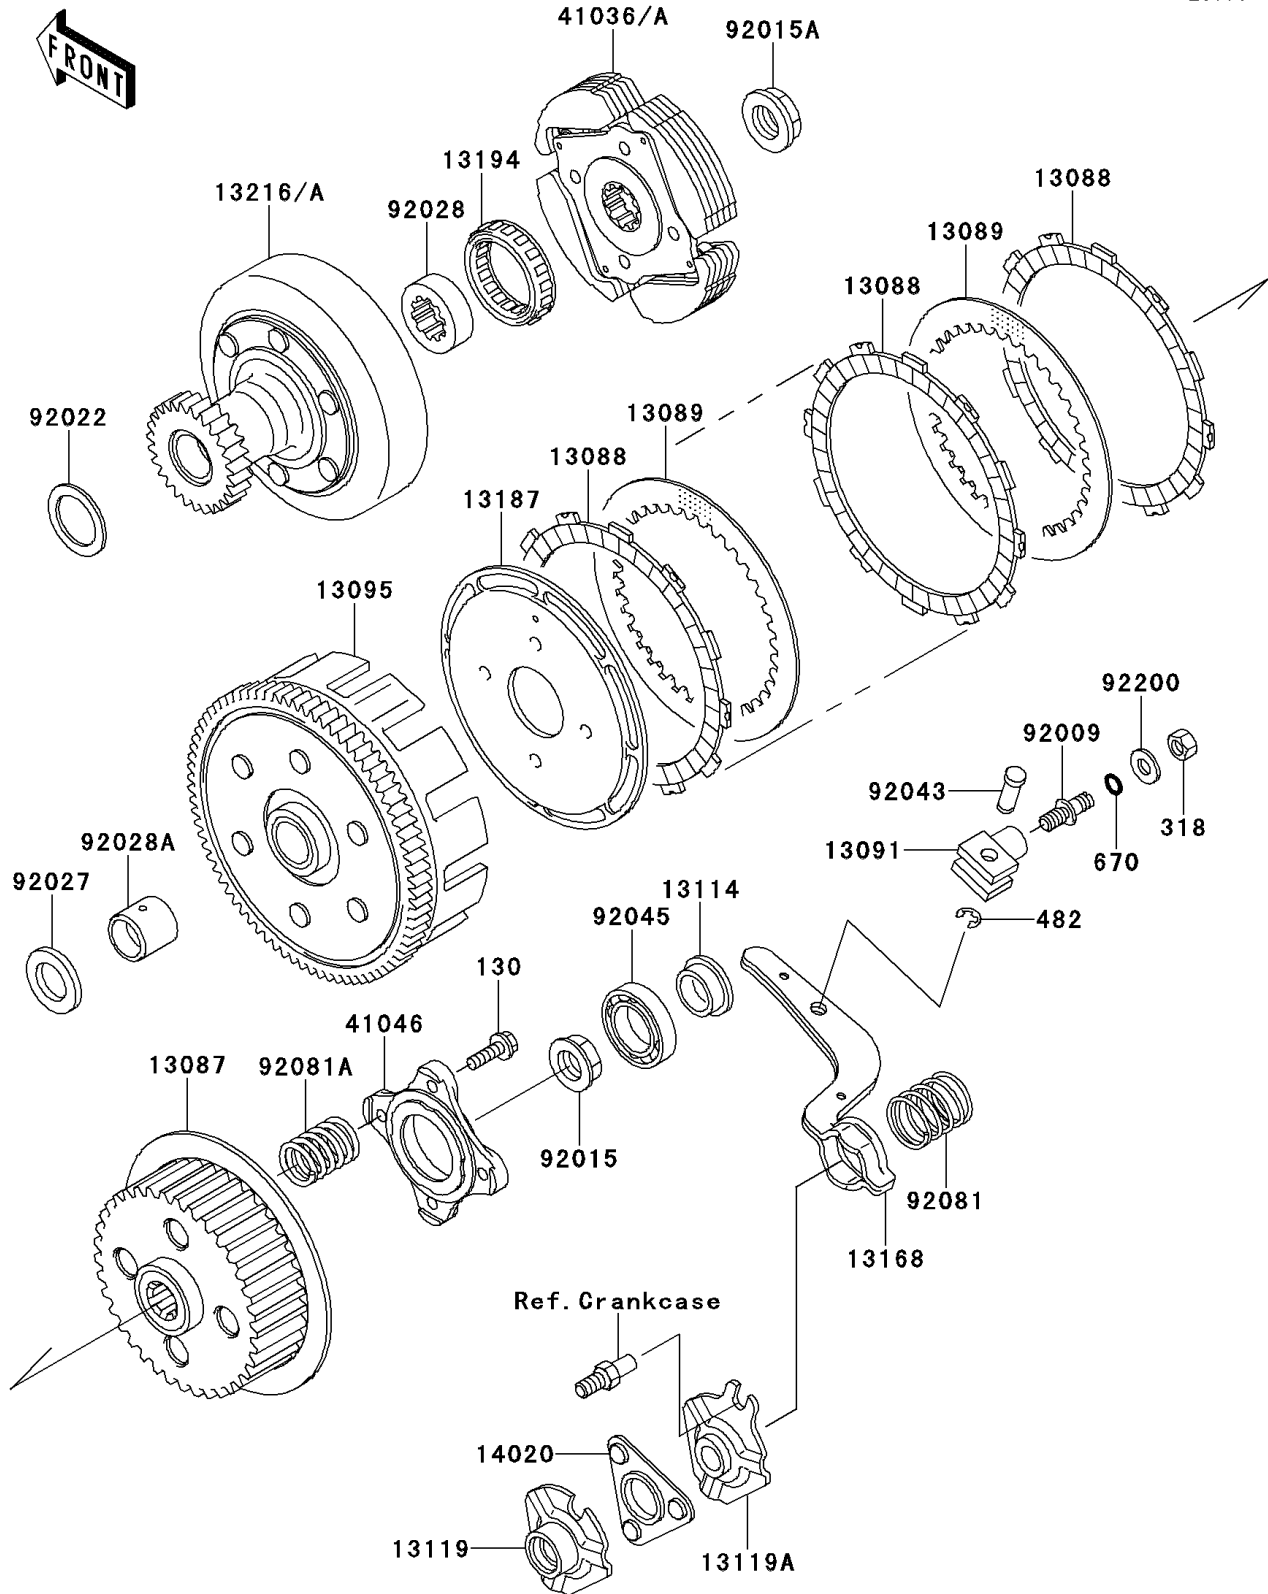

# 1997 Bayou 300 PARTS DIAGRAM

Clutch

E1350

# 1997 Bayou 300 PARTS LIST

## Clutch

ITEM NAME	PART NUMBER	QUANTITY
BOLT-FLANGED,6X20 (Ref # 130)	130P0620	4
NUT-HEX-SMALL,8MM (Ref # 318)	318B0800	1
CIRCLIP-TYPE-E,6MM (Ref # 482)	482J6000	1
O RING,8MM (Ref # 670)	670B1508	1
HUB-CLUTCH (Ref # 13087)	13087-1065	1
PLATE-FRICTION (Ref # 13088)	13088-041	5
PLATE-CLUTCH (Ref # 13089)	13089-1005	4
HOLDER,CLUTCH RELEASE (Ref # 13091)	13091-1341	1
HOUSING-COMP-CLUTCH (Ref # 13095)	13095-1364	1
PUSHER-CLUTCH (Ref # 13114)	13114-1056	1
CAM-RELEASE (Ref # 13119)	13119-1073	1
CAM-RELEASE (Ref # 13119A)	13119-1074	1
LEVER,CLUTCH RELEASE (Ref # 13168)	13168-1263	1
PLATE-CLUTCH OPERATING (Ref # 13187)	13187-1081	1
CLUTCH-ONEWAY (Ref # 13194)	13194-1055	1
GEAR-COMP,CLUTCH,FR (Ref # 13216)	13216-1073	1
RETAINER,CLUTCH RELEASE (Ref # 14020)	14020-1093	1
HUB-ASSY,CLUTCH,FR (Ref # 41036)	41036-1122	1
HOUSING-BEARING (Ref # 41046)	41046-1063	1
SCREW,CLUTCH RELEASE (Ref # 92009)	92009-1303	1
NUT,16MM (Ref # 92015)	92015-1465	1
NUT,18MM (Ref # 92015A)	92015-1512	1
WASHER,27.3X38X0.8 (Ref # 92022)	92022-1989	1
COLLAR,20.5X34X4 (Ref # 92027)	92027-1888	1
BUSHING,CLUTCH,FR (Ref # 92028)	92028-1370	1
BUSHING,CLUTCH (Ref # 92028A)	92028-1371	1
PIN,CLUTCH RELEASE (Ref # 92043)	92043-1230	1
BEARING-BALL,#6905 (Ref # 92045)	92045-036	1
SPRING (Ref # 92081)	92081-1681	1

## Clutch

ITEM NAME	PART NUMBER	QUANTITY
SPRING,CLUTCH (Ref # 92081A)	92081-1848	4
WASHER,8.5X18X2.3 (Ref # 92200)	92200-1213	1