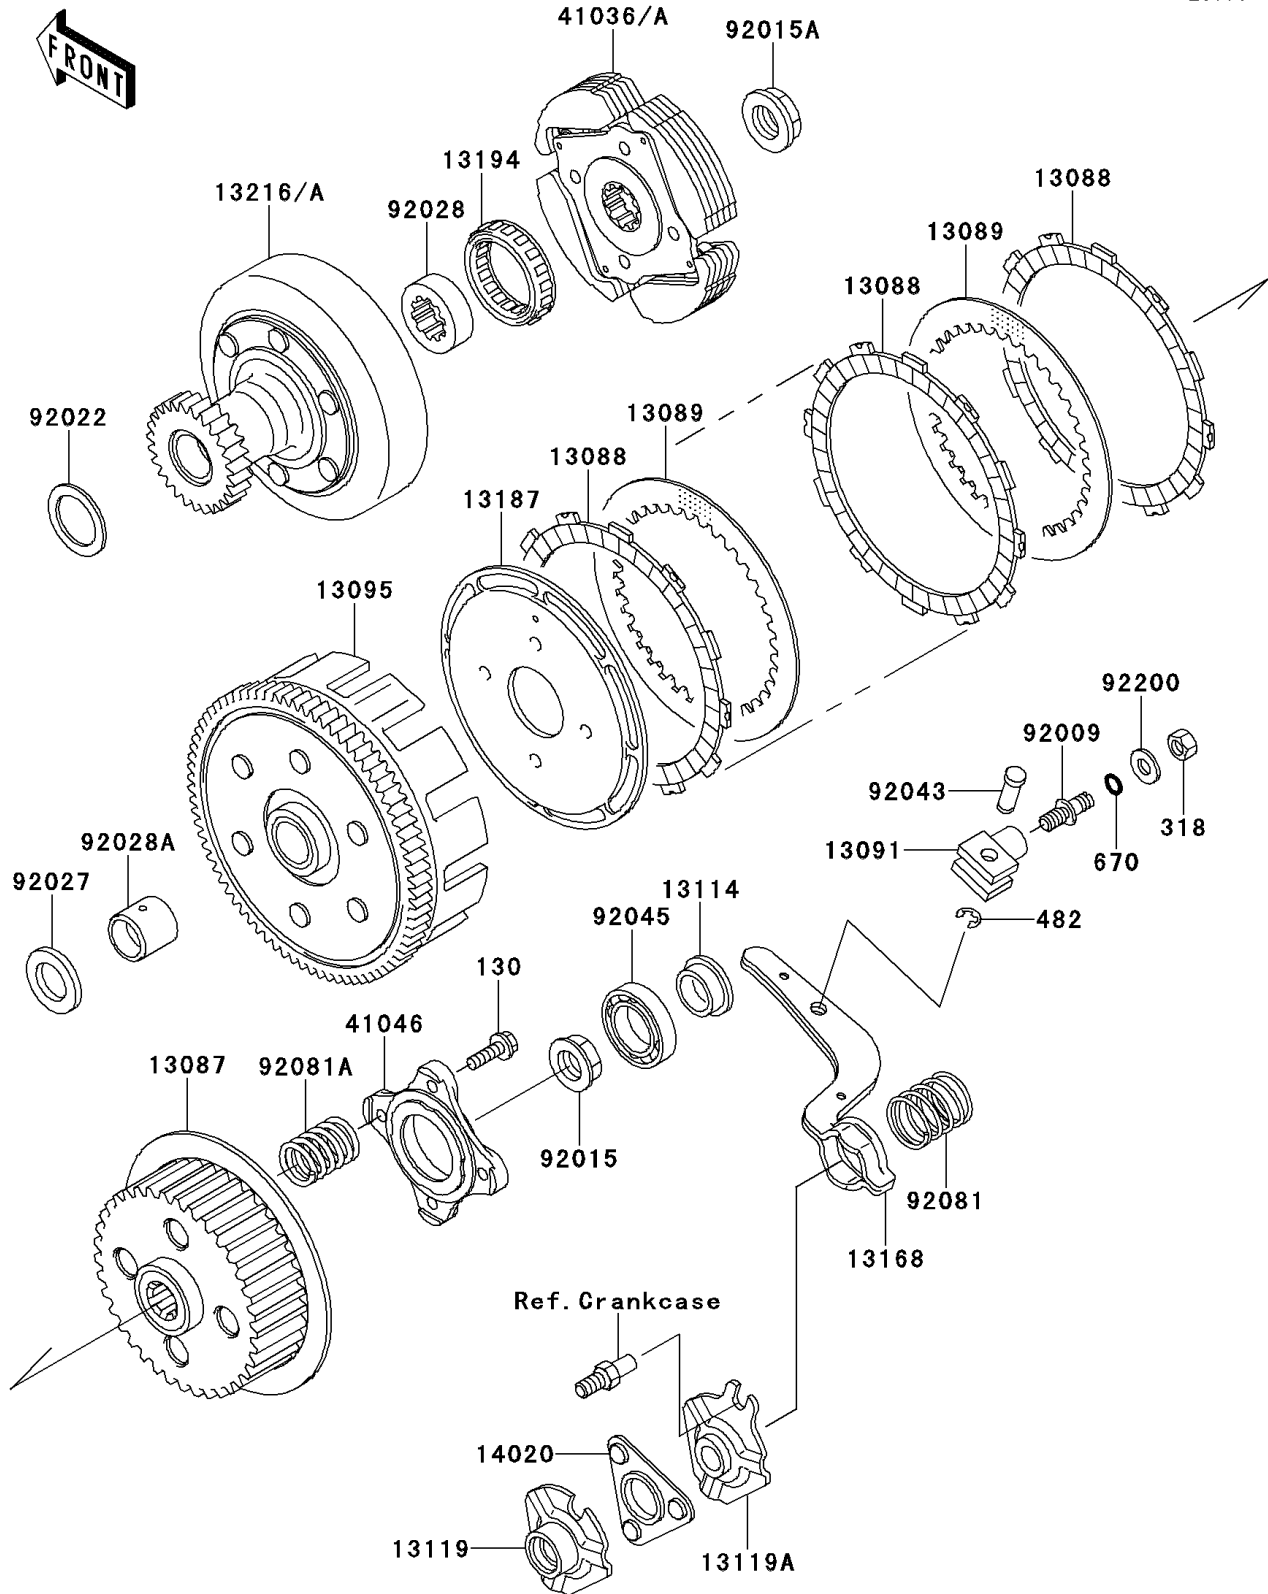

1998 Bayou 300 PARTS DIAGRAM

Clutch

E1350

1998 Bayou 300 PARTS LIST

Clutch

ITEM NAME	PART NUMBER	QUANTITY
BOLT-FLANGED,6X20 (Ref # 130)	130P0620	4
NUT-HEX-SMALL,8MM (Ref # 318)	318B0800	1
CIRCLIP-TYPE-E,6MM (Ref # 482)	482J6000	1
O RING,8MM (Ref # 670)	670B1508	1
HUB-CLUTCH (Ref # 13087)	13087-1065	1
PLATE-FRICTION (Ref # 13088)	13088-041	5
PLATE-CLUTCH (Ref # 13089)	13089-1005	4
HOLDER,CLUTCH RELEASE (Ref # 13091)	13091-1341	1
HOUSING-COMP-CLUTCH (Ref # 13095)	13095-1364	1
PUSHER-CLUTCH (Ref # 13114)	13114-1056	1
CAM-RELEASE (Ref # 13119)	13119-1073	1
CAM-RELEASE (Ref # 13119A)	13119-1074	1
LEVER,CLUTCH RELEASE (Ref # 13168)	13168-1263	1
PLATE-CLUTCH OPERATING (Ref # 13187)	13187-1081	1
CLUTCH-ONEWAY (Ref # 13194)	13194-1055	1
GEAR-COMP,CLUTCH,FR (Ref # 13216)	13216-1073	1
RETAINER,CLUTCH RELEASE (Ref # 14020)	14020-1093	1
HUB-ASSY,CLUTCH,FR (Ref # 41036)	41036-1122	1
HOUSING-BEARING (Ref # 41046)	41046-1063	1
SCREW,CLUTCH RELEASE (Ref # 92009)	92009-1303	1
NUT,16MM (Ref # 92015)	92015-1465	1
NUT,18MM (Ref # 92015A)	92015-1512	1
WASHER,27.3X38X0.8 (Ref # 92022)	92022-1989	1
COLLAR,20.5X34X4 (Ref # 92027)	92027-1888	1
BUSHING,CLUTCH,FR (Ref # 92028)	92028-1370	1
BUSHING,CLUTCH (Ref # 92028A)	92028-1371	1
PIN,CLUTCH RELEASE (Ref # 92043)	92043-1230	1
BEARING-BALL,#6905 (Ref # 92045)	92045-036	1
SPRING (Ref # 92081)	92081-1681	1

1998 Bayou 300 PARTS LIST

Clutch

ITEM NAME	PART NUMBER	QUANTITY
SPRING,CLUTCH (Ref # 92081A)	92081-1848	4
WASHER,8.5X18X2.3 (Ref # 92200)	92200-1213	1