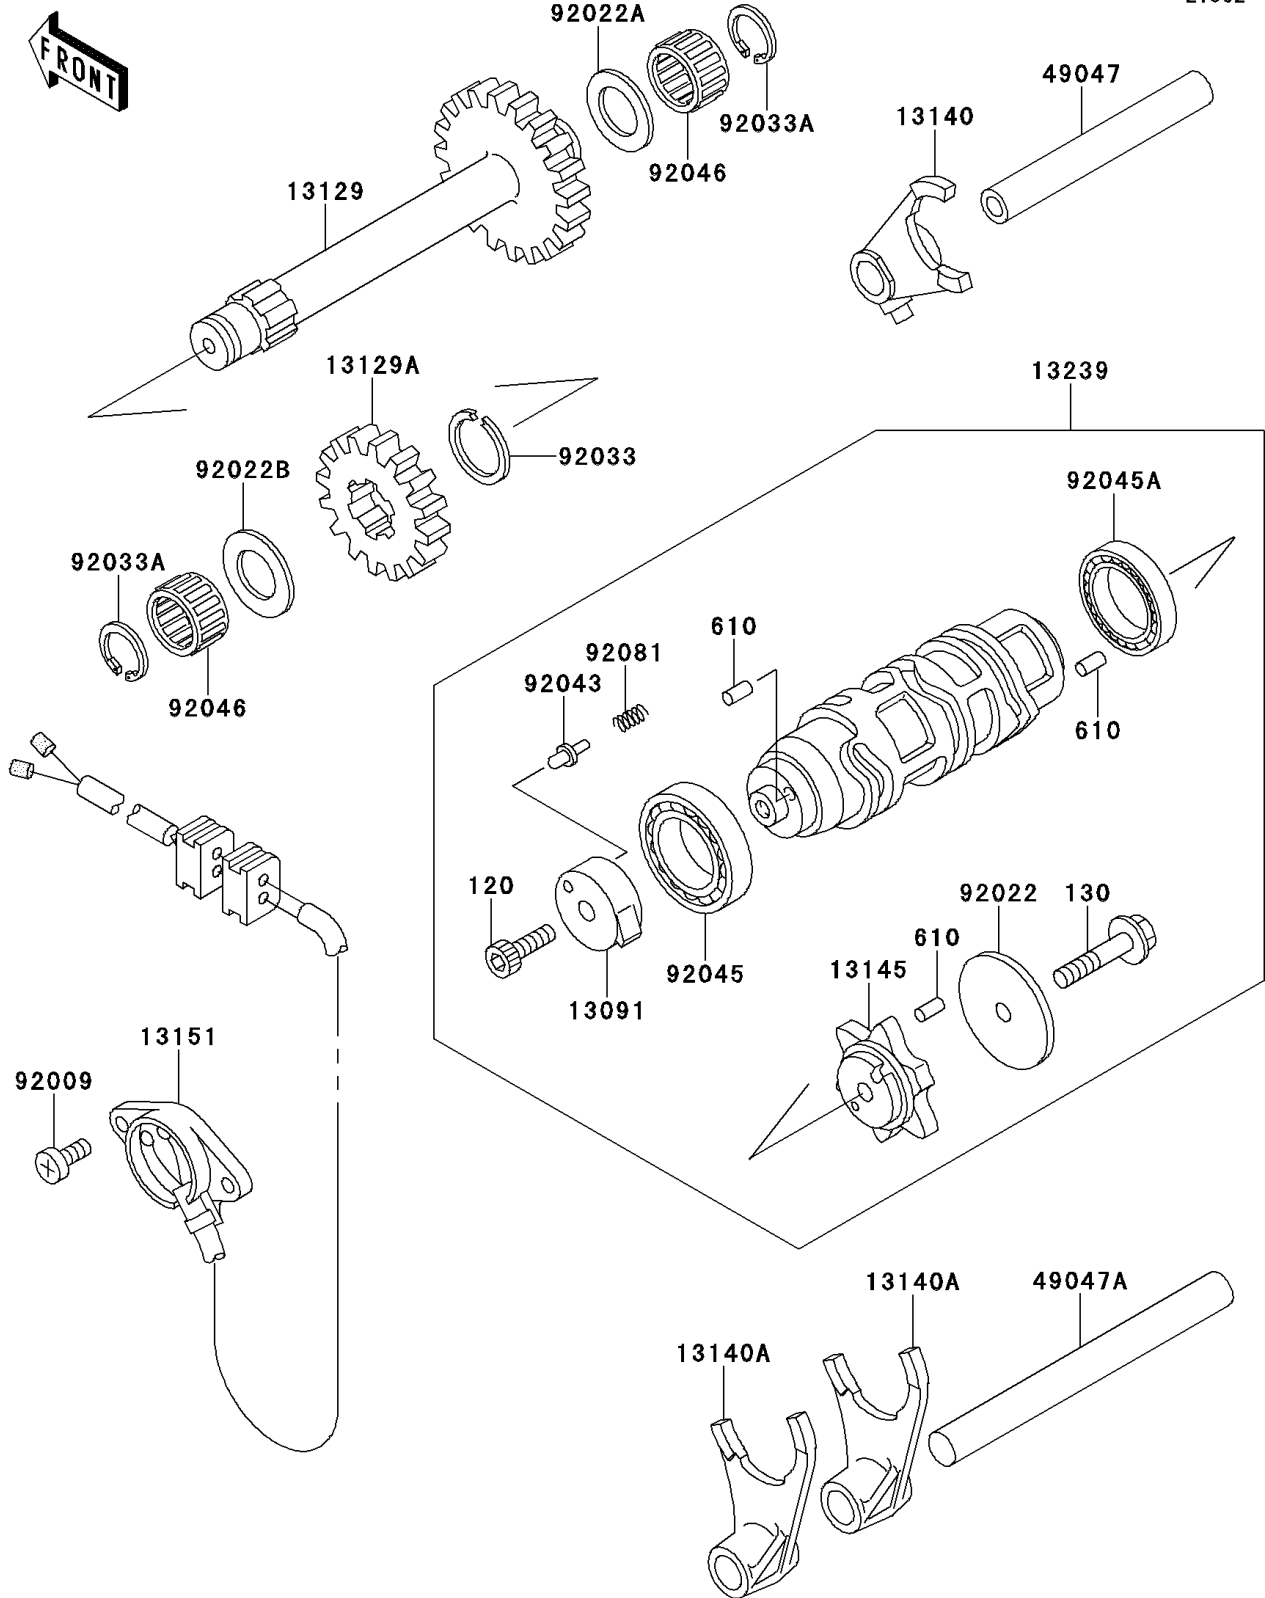

1997 Bayou 300 PARTS DIAGRAM

Gear Change Drum/Shift Fork(s)

E1362

1997 Bayou 300 PARTS LIST

Gear Change Drum/Shift Fork(s)

| ITEM NAME | PART NUMBER | QUANTITY |
|------------------------------------------|-------------|----------|
| BOLT-SOCKET,6X20 (Ref # 120) | 120Q0620 | 1 |
| BOLT-FLANGED,6X30 (Ref # 130) | 130G0630 | 1 |
| ROLLER,4X10 (Ref # 610) | 610A0410 | 8 |
| HOLDER,NEUTRAL SWITCH (Ref # 13091) | 13091-1443 | 1 |
| GEAR-REVERSE (Ref # 13129) | 13129-1705 | 1 |
| GEAR-REVERSE,20T (Ref # 13129A) | 13129-1706 | 1 |
| FORK-SHIFT (Ref # 13140) | 13140-1134 | 1 |
| FORK-SHIFT (Ref # 13140A) | 13140-1135 | 2 |
| CAM-CHANGE DRUM (Ref # 13145) | 13145-1057 | 1 |
| SWITCH-COMP (Ref # 13151) | 13151-1097 | 1 |
| DRUM-ASSY-CHANGE (Ref # 13239) | 13239-1154 | 1 |
| ROD-SHIFT,L=93.7 (Ref # 49047) | 49047-1003 | 1 |
| ROD-SHIFT (Ref # 49047A) | 49047-1062 | 1 |
| SCREW,5X14 (Ref # 92009) | 92009-1341 | 2 |
| WASHER,6.2X38X1.2 (Ref # 92022) | 92022-1500 | 1 |
| WASHER,17.3X28X1 (Ref # 92022A) | 92022-255 | 1 |
| WASHER,17.3X30X1.4 (Ref # 92022B) | 92022-270 | 1 |
| RING-SNAP,20X25.5X1.2 (Ref # 92033) | 92033-025 | 1 |
| RING-SNAP (Ref # 92033A) | 92033-032 | 2 |
| PIN (Ref # 92043) | 92043-1287 | 1 |
| BEARING-BALL,6805 (Ref # 92045) | 92045-1122 | 1 |
| BEARING-BALL,6905X1 (Ref # 92045A) | 92045-1150 | 1 |
| BEARING-NEEDLE,K17X23X13.8 (Ref # 92046) | 92046-1184 | 2 |
| SPRING (Ref # 92081) | 92081-1763 | 1 |