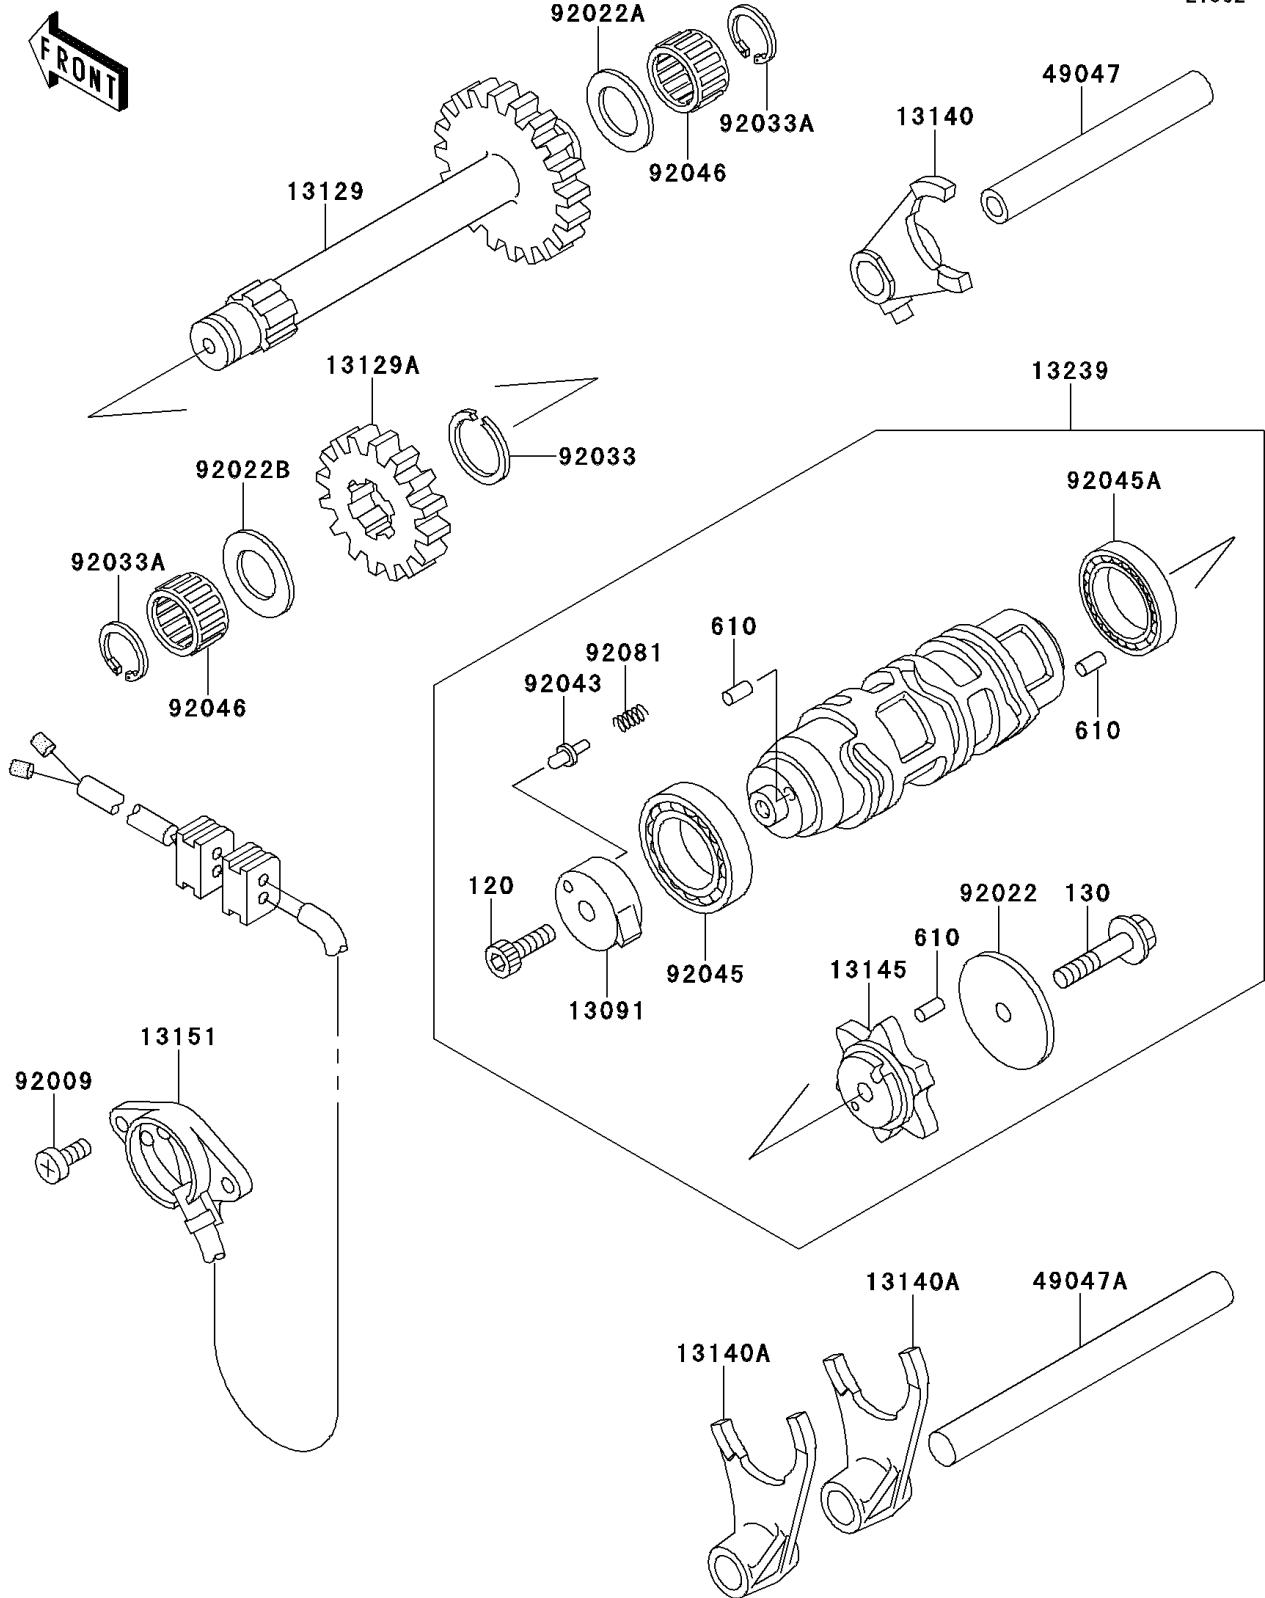

# 1998 Bayou 300 PARTS DIAGRAM

Gear Change Drum/Shift Fork(s)

E1362

# 1998 Bayou 300 PARTS LIST

## Gear Change Drum/Shift Fork(s)

ITEM NAME	PART NUMBER	QUANTITY
BOLT-SOCKET,6X20 (Ref # 120)	120Q0620	1
BOLT-FLANGED,6X30 (Ref # 130)	130G0630	1
ROLLER,4X10 (Ref # 610)	610A0410	8
HOLDER,NEUTRAL SWITCH (Ref # 13091)	13091-1443	1
GEAR-REVERSE (Ref # 13129)	13129-1705	1
GEAR-REVERSE,20T (Ref # 13129A)	13129-1706	1
FORK-SHIFT (Ref # 13140)	13140-1134	1
FORK-SHIFT (Ref # 13140A)	13140-1135	2
CAM-CHANGE DRUM (Ref # 13145)	13145-1057	1
SWITCH-COMP (Ref # 13151)	13151-1097	1
DRUM-ASSY-CHANGE (Ref # 13239)	13239-1154	1
ROD-SHIFT,L=93.7 (Ref # 49047)	49047-1003	1
ROD-SHIFT (Ref # 49047A)	49047-1062	1
SCREW,5X14 (Ref # 92009)	92009-1341	2
WASHER,6.2X38X1.2 (Ref # 92022)	92022-1500	1
WASHER,17.3X28X1 (Ref # 92022A)	92022-255	1
WASHER,17.3X30X1.4 (Ref # 92022B)	92022-270	1
RING-SNAP,20X25.5X1.2 (Ref # 92033)	92033-025	1
RING-SNAP (Ref # 92033A)	92033-032	2
PIN (Ref # 92043)	92043-1287	1
BEARING-BALL,6805 (Ref # 92045)	92045-1122	1
BEARING-BALL,6905X1 (Ref # 92045A)	92045-1150	1
BEARING-NEEDLE,K17X23X13.8 (Ref # 92046)	92046-1184	2
SPRING (Ref # 92081)	92081-1763	1