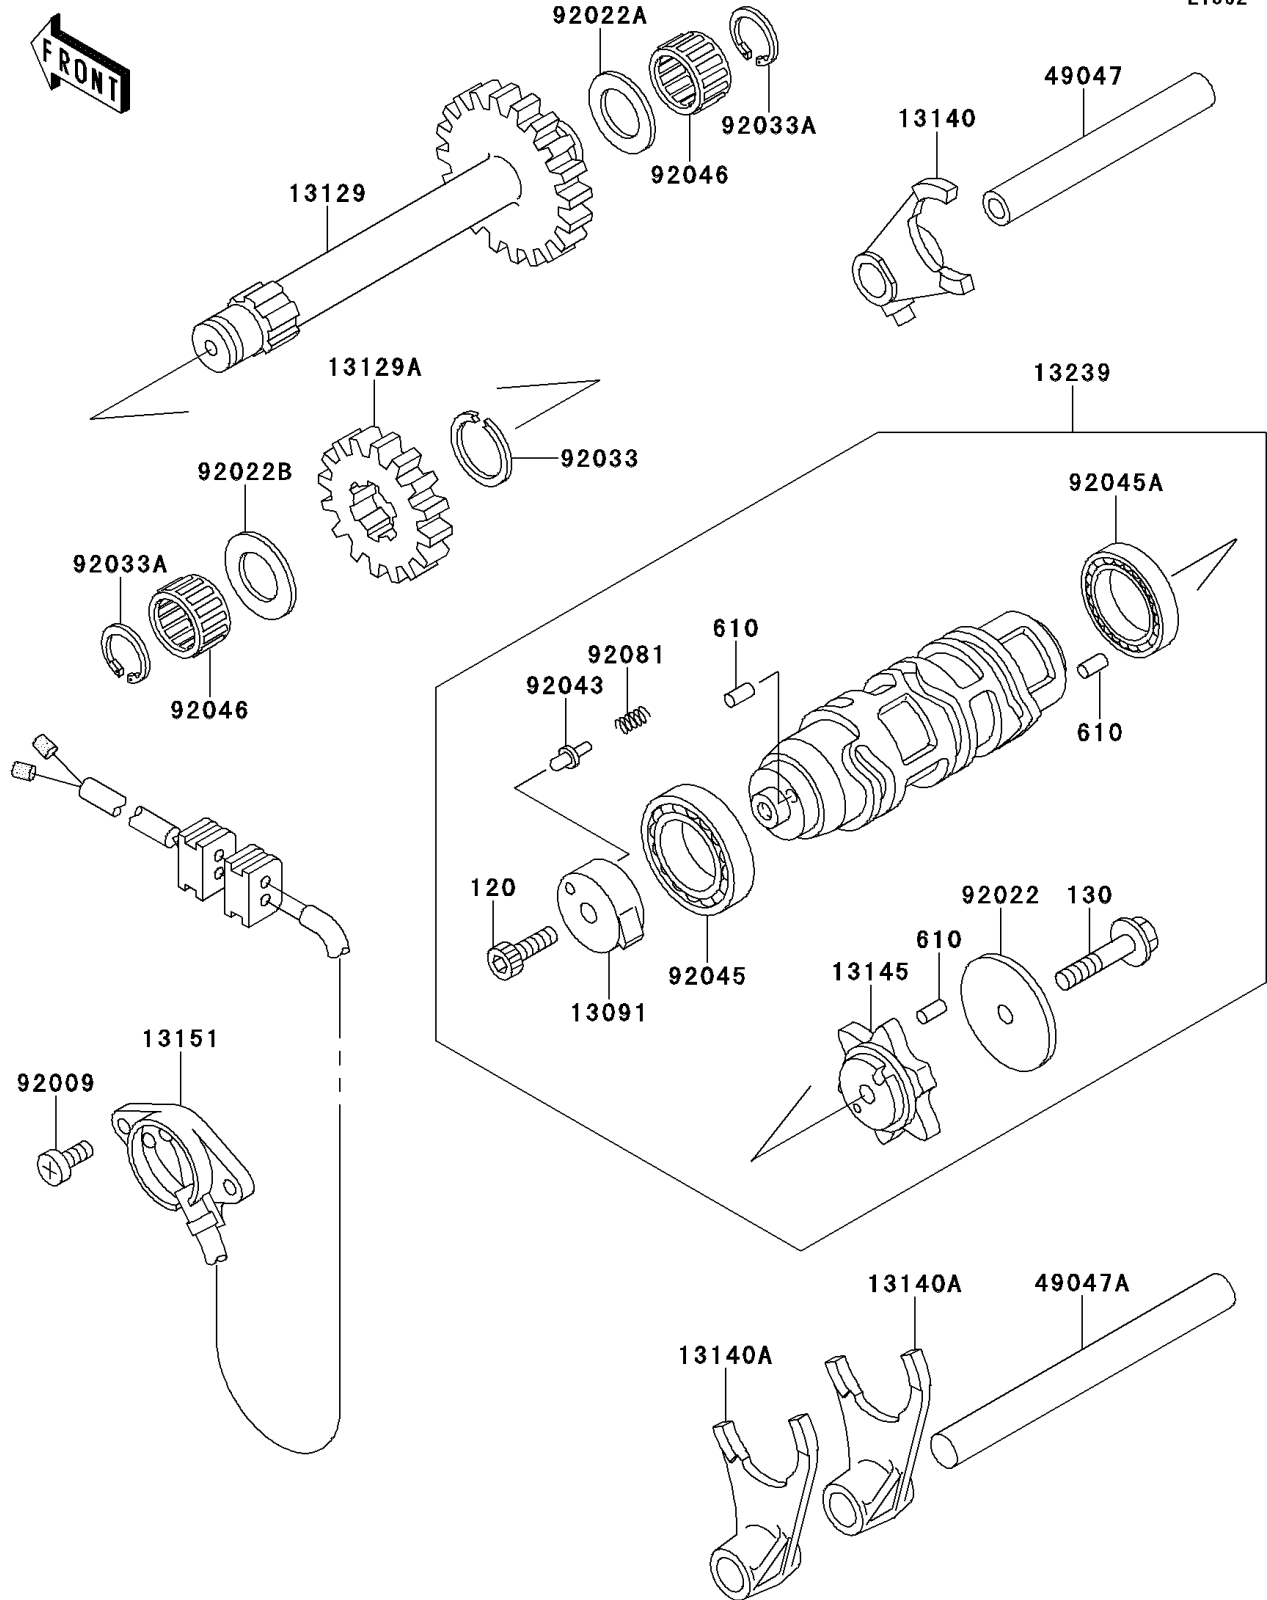

1999 Bayou 300 PARTS DIAGRAM

Gear Change Drum/Shift Fork(s)

E1362

1999 Bayou 300 PARTS LIST

Gear Change Drum/Shift Fork(s)

ITEM NAME	PART NUMBER	QUANTITY
BOLT-SOCKET,6X20 (Ref # 120)	120Q0620	1
BOLT-FLANGED,6X30 (Ref # 130)	130G0630	1
ROLLER,4X10 (Ref # 610)	610A0410	8
HOLDER,NEUTRAL SWITCH (Ref # 13091)	13091-1443	1
GEAR-REVERSE (Ref # 13129)	13129-1705	1
GEAR-REVERSE,20T (Ref # 13129A)	13129-1706	1
FORK-SHIFT (Ref # 13140)	13140-1134	1
FORK-SHIFT (Ref # 13140A)	13140-1135	2
CAM-CHANGE DRUM (Ref # 13145)	13145-1057	1
SWITCH-COMP (Ref # 13151)	13151-1097	1
DRUM-ASSY-CHANGE (Ref # 13239)	13239-1154	1
ROD-SHIFT,L=93.7 (Ref # 49047)	49047-1003	1
ROD-SHIFT (Ref # 49047A)	49047-1062	1
SCREW,5X14 (Ref # 92009)	92009-1341	2
WASHER,6.2X38X1.2 (Ref # 92022)	92022-1500	1
WASHER,17.3X28X1 (Ref # 92022A)	92022-255	1
WASHER,17.3X30X1.4 (Ref # 92022B)	92022-270	1
RING-SNAP,20X25.5X1.2 (Ref # 92033)	92033-025	1
RING-SNAP (Ref # 92033A)	92033-032	2
PIN (Ref # 92043)	92043-1287	1
BEARING-BALL,6805 (Ref # 92045)	92045-1122	1
BEARING-BALL,6905X1 (Ref # 92045A)	92045-1150	1
BEARING-NEEDLE,K17X23X13.8 (Ref # 92046)	92046-1184	2
SPRING (Ref # 92081)	92081-1763	1