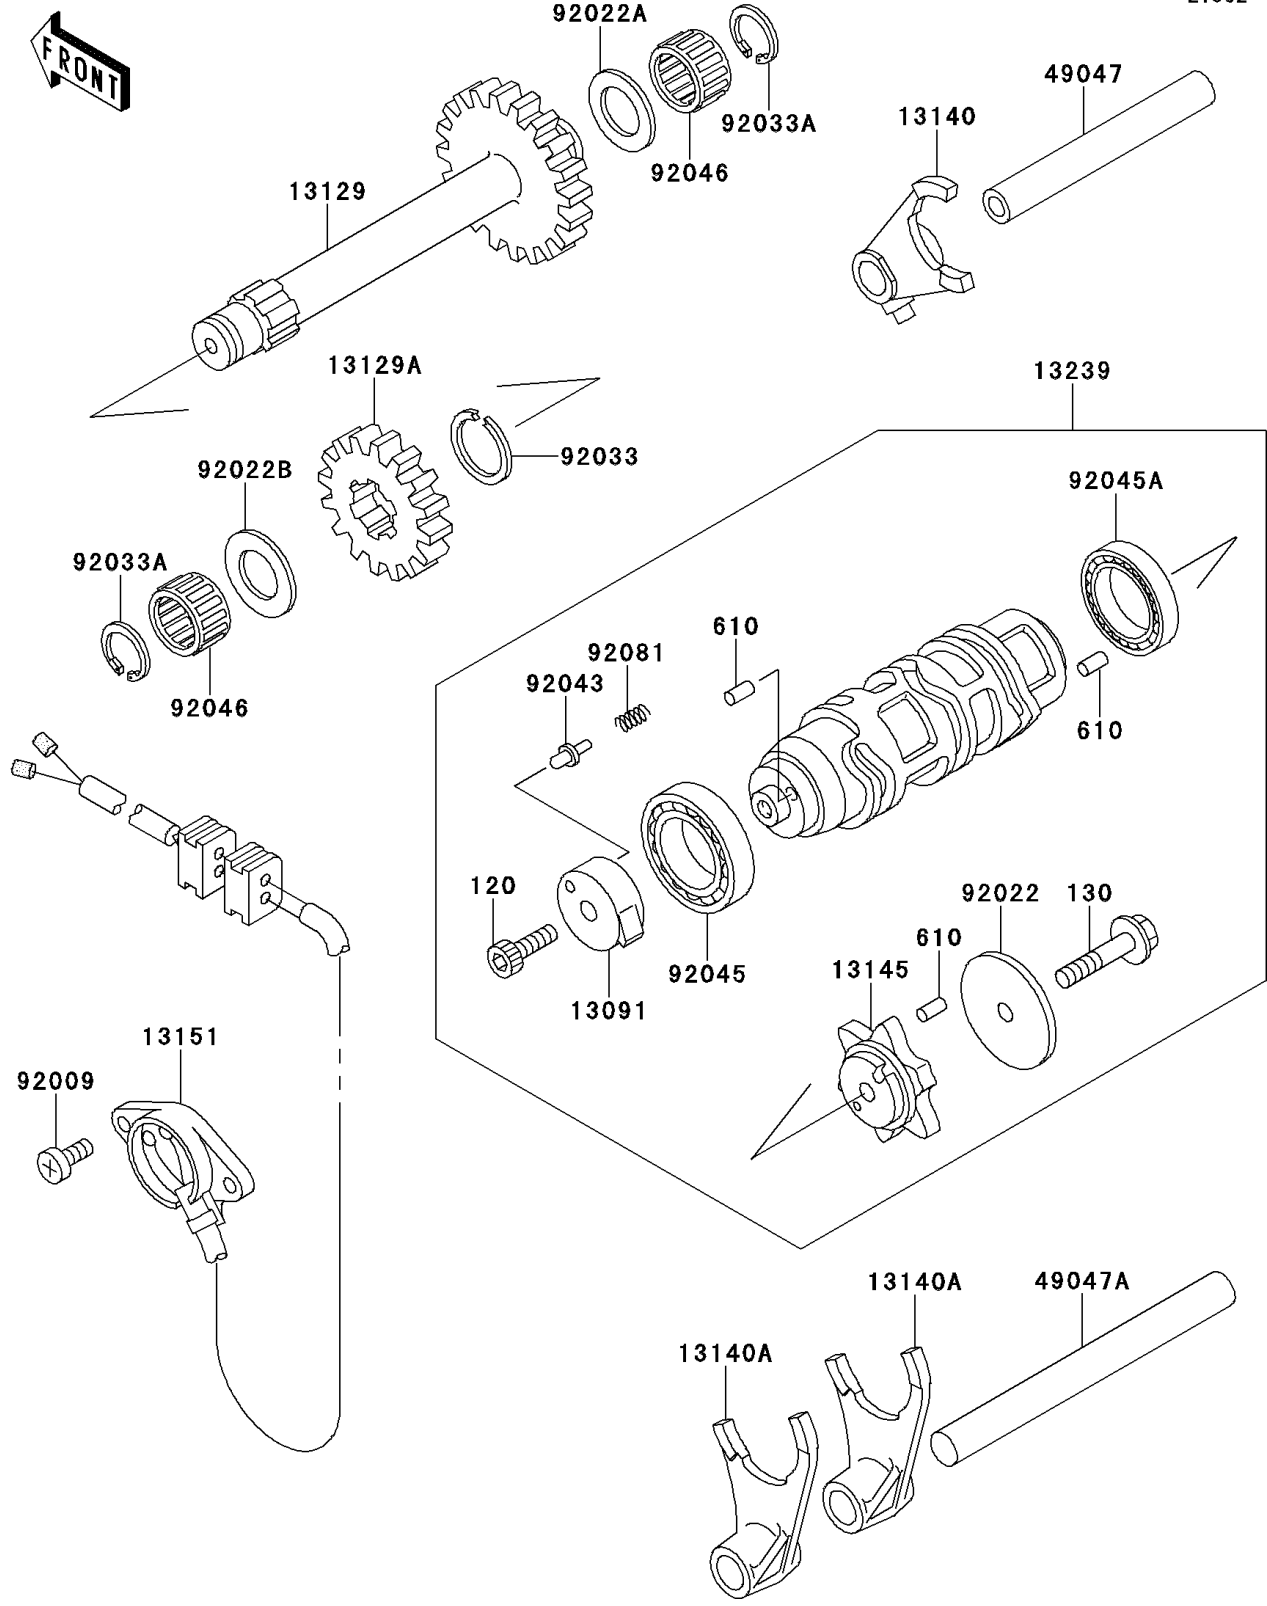

1999 Bayou 300 PARTS DIAGRAM

Gear Change Drum/Shift Fork(s)

E1362

1999 Bayou 300 PARTS LIST

Gear Change Drum/Shift Fork(s)

ITEM NAME	PART NUMBER	QUANTITY
BOLT-SOCKET,6X20 (Ref # 120)	120Q0620	1
BOLT-FLANGED,6X30 (Ref # 130)	130G0630	1
ROLLER,4X10 (Ref # 610)	610A0410	8
HOLDER,NEUTRAL SWITCH (Ref # 13091)	13091-1443	1
GEAR-REVERSE (Ref # 13129)	13129-1705	1
GEAR-REVERSE,20T (Ref # 13129A)	13129-1706	1
FORK-SHIFT (Ref # 13140)	13140-1134	1
FORK-SHIFT (Ref # 13140A)	13140-1135	2
CAM-CHANGE DRUM (Ref # 13145)	13145-1057	1
SWITCH-COMP (Ref # 13151)	13151-1097	1
DRUM-ASSY-CHANGE (Ref # 13239)	13239-1154	1
ROD-SHIFT,L=93.7 (Ref # 49047)	49047-1003	1
ROD-SHIFT (Ref # 49047A)	49047-1062	1
SCREW,5X14 (Ref # 92009)	92009-1341	2
WASHER,6.2X38X1.2 (Ref # 92022)	92022-1500	1
WASHER,17.3X28X1 (Ref # 92022A)	92022-255	1
WASHER,17.3X30X1.4 (Ref # 92022B)	92022-270	1
RING-SNAP,20X25.5X1.2 (Ref # 92033)	92033-025	1
RING-SNAP (Ref # 92033A)	92033-032	2
PIN (Ref # 92043)	92043-1287	1
BEARING-BALL,6805 (Ref # 92045)	92045-1122	1
BEARING-BALL,6905X1 (Ref # 92045A)	92045-1150	1
BEARING-NEEDLE,K17X23X13.8 (Ref # 92046)	92046-1184	2
SPRING (Ref # 92081)	92081-1763	1