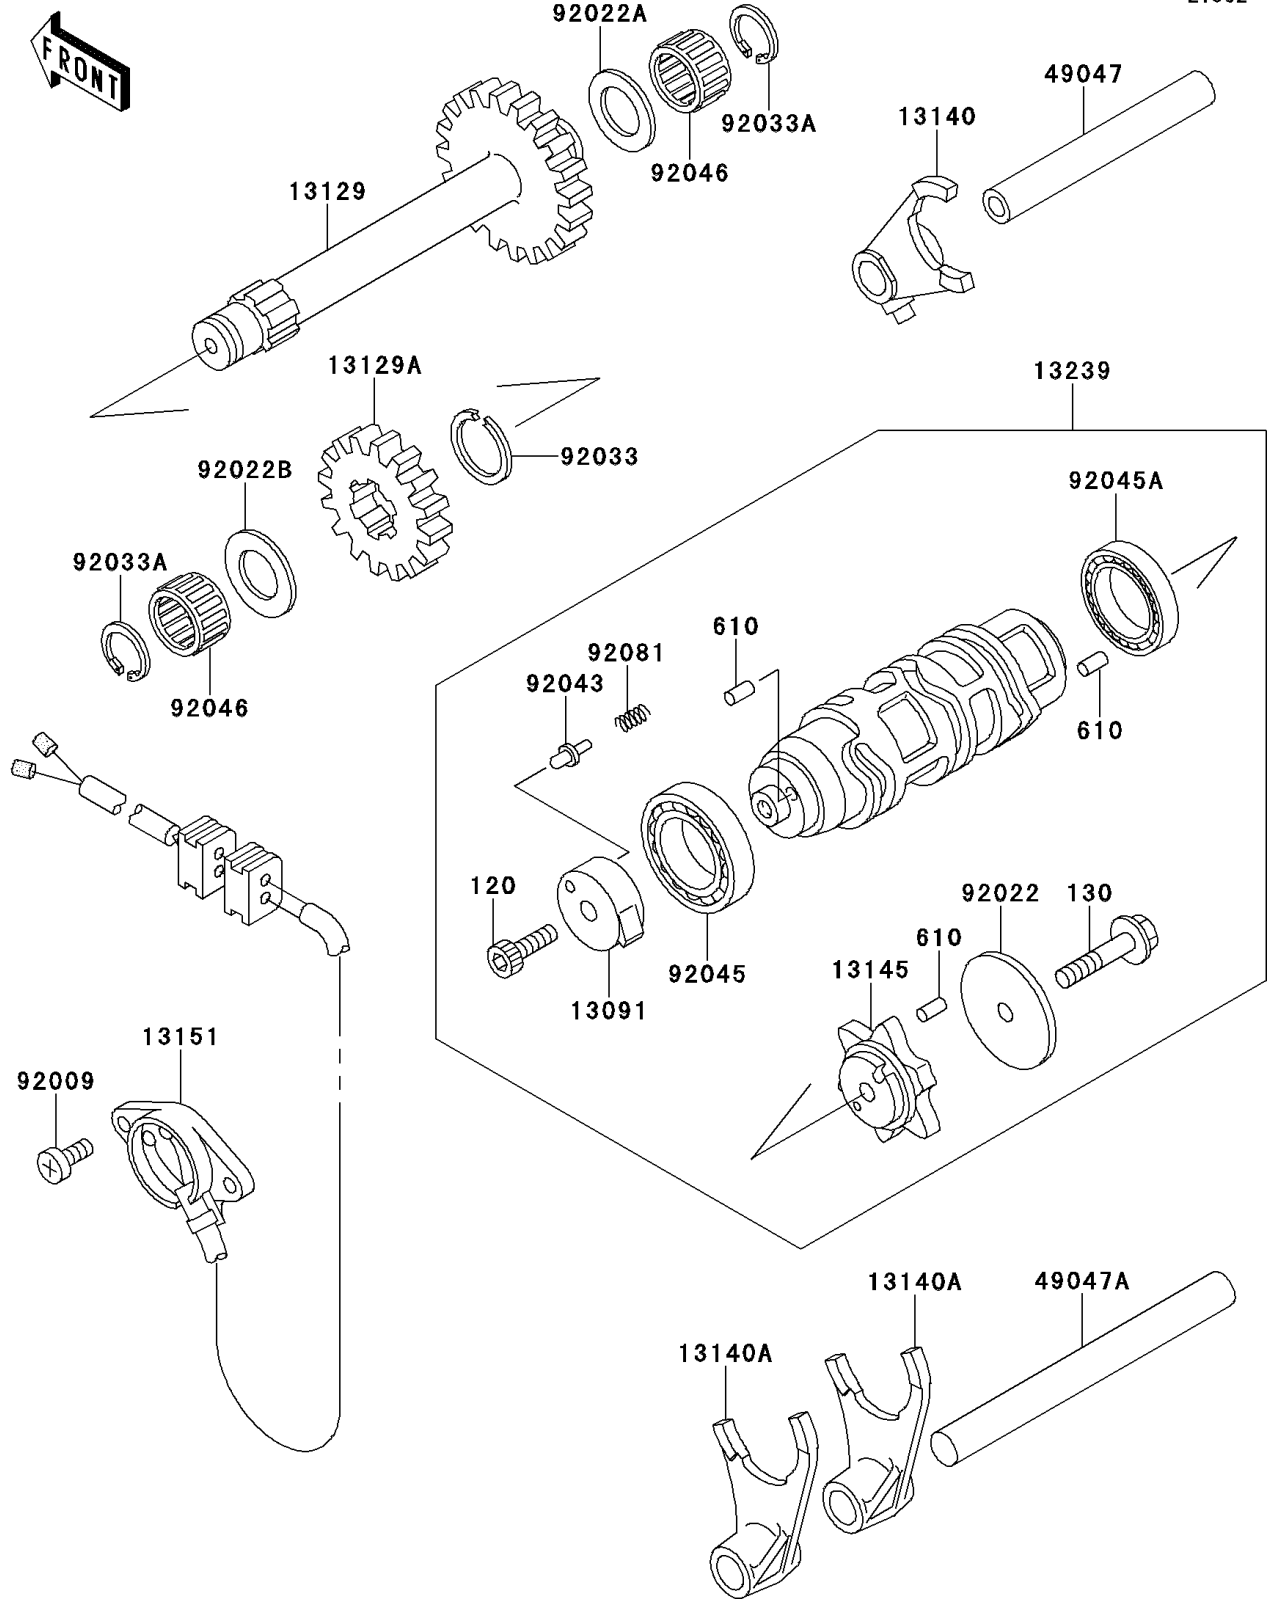

# 2000 Bayou 300 PARTS DIAGRAM

Gear Change Drum/Shift Fork(s)

E1362

## 2000 Bayou 300 PARTS LIST

### Gear Change Drum/Shift Fork(s)

ITEM NAME	PART NUMBER	QUANTITY
BOLT-SOCKET,6X20 (Ref # 120)	120Q0620	1
BOLT-FLANGED,6X30 (Ref # 130)	130G0630	1
ROLLER,4X10 (Ref # 610)	610A0410	8
HOLDER,NEUTRAL SWITCH (Ref # 13091)	13091-1443	1
GEAR-REVERSE (Ref # 13129)	13129-1705	1
GEAR-REVERSE,20T (Ref # 13129A)	13129-1706	1
FORK-SHIFT (Ref # 13140)	13140-1134	1
FORK-SHIFT (Ref # 13140A)	13140-1135	2
CAM-CHANGE DRUM (Ref # 13145)	13145-1057	1
SWITCH-COMP (Ref # 13151)	13151-1097	1
DRUM-ASSY-CHANGE (Ref # 13239)	13239-1154	1
ROD-SHIFT,L=93.7 (Ref # 49047)	49047-1003	1
ROD-SHIFT (Ref # 49047A)	49047-1062	1
SCREW,5X14 (Ref # 92009)	92009-1341	2
WASHER,6.2X38X1.2 (Ref # 92022)	92022-1500	1
WASHER,17.3X28X1 (Ref # 92022A)	92022-255	1
WASHER,17.3X30X1.4 (Ref # 92022B)	92022-270	1
RING-SNAP,20X25.5X1.2 (Ref # 92033)	92033-025	1
RING-SNAP (Ref # 92033A)	92033-032	2
PIN (Ref # 92043)	92043-1287	1
BEARING-BALL,6805 (Ref # 92045)	92045-1122	1
BEARING-BALL,6905X1 (Ref # 92045A)	92045-1150	1
BEARING-NEEDLE,K17X23X13.8 (Ref # 92046)	92046-1184	2
SPRING (Ref # 92081)	92081-1763	1