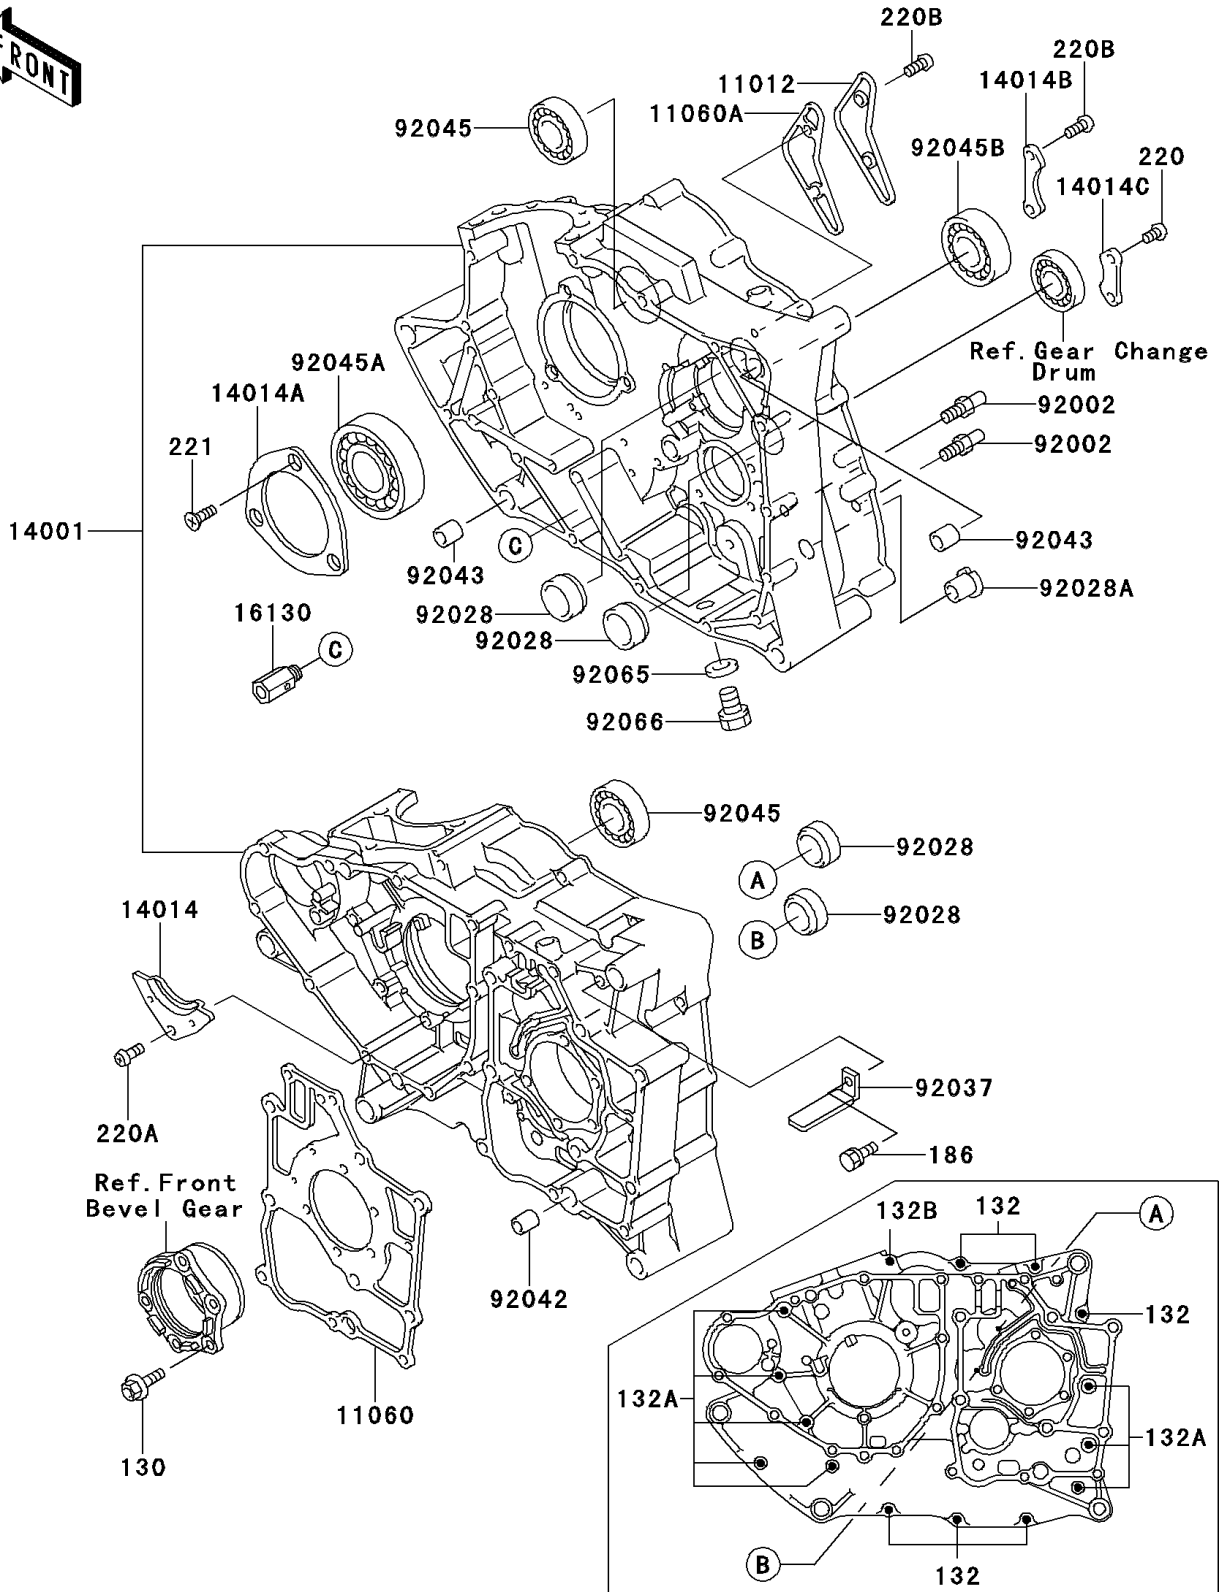

2001 Bayou 300 PARTS DIAGRAM

Crankcase

E1411