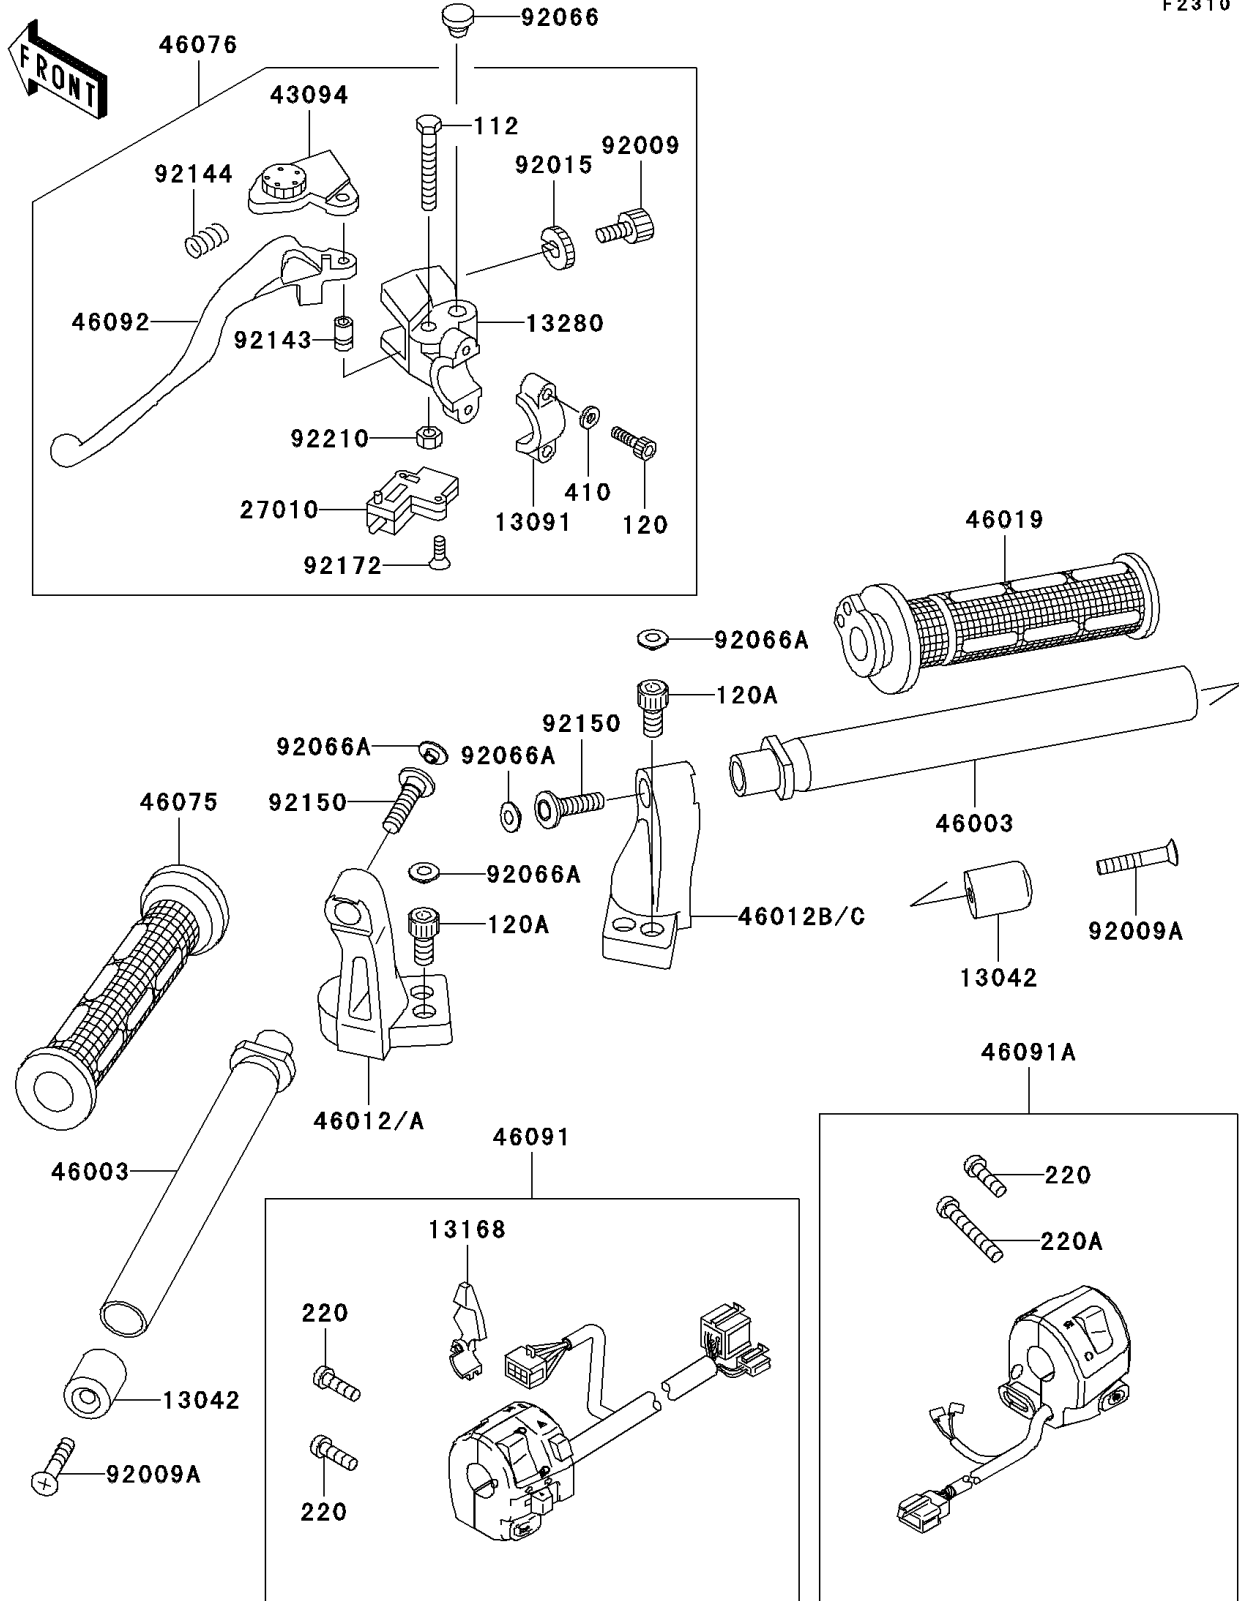

2006 Ninja® 500R PARTS DIAGRAM

Handlebar

F2310

2006 Ninja® 500R PARTS LIST

Handlebar

ITEM NAME	PART NUMBER	QUANTITY
BOLT-UPSET,6X40 (Ref # 112)	112C0640	1
BOLT-SOCKET,6X20 (Ref # 120)	120CB0620	2
BOLT-SOCKET,8X16 (Ref # 120A)	120CB0816	4
SCREW-PAN-CROS,5X25 (Ref # 220)	220AB0525	3
SCREW-PAN-CROSS,5X40 (Ref # 220A)	220AB0540	1
WASHER-PLAIN-SMALL,6MM (Ref # 410)	410AB0600	2
WEIGHT,HANDLE (Ref # 13042)	13042-1069	2
HOLDER,CLUTCH LEVER (Ref # 13091)	13091-1624	1
LEVER,CHOKE (Ref # 13168)	13168-1516	1
HOLDER,CLUTCH LEVER (Ref # 13280)	13280-0248	1
SWITCH,CLUTCH,BLACK (Ref # 27010)	27010-1094	1
ADJUSTER,CLUTCH LEVER (Ref # 43094)	43094-1053	1
HANDLE (Ref # 46003)	46003-1390	2
HOLDER-HANDLE,LH,BLACK (Ref # 46012)	46012-1248-10	1
HOLDER-HANDLE,RH,BLACK (Ref # 46012B)	46012-1249-10	1
GRIP-ASSY,THROTTLE (Ref # 46019)	46019-1077	1
GRIP,LH (Ref # 46075)	46075-1088	1
LEVER-ASSY-GRIP,CLUTCH (Ref # 46076)	46076-0046	1
HOUSING-ASSY-CONTROL,LH (Ref # 46091)	46091-1671	1
HOUSING-ASSY-CONTROL,RH (Ref # 46091A)	46091-1672	1
LEVER-GRIP,CLUTCH (Ref # 46092)	46092-1161	1
SCREW,CABLE ADJUST,8MM,BLACK (Ref # 92009)	92009-1134	1
SCREW,8X45 (Ref # 92009A)	92009-1257	2
NUT,CABLE ADJUST LOCK,8MM,BLK (Ref # 92015)	92015-1197	1
PLUG,9.5X8,POLYETHYLENE (Ref # 92066)	92066-1077	1
PLUG (Ref # 92066A)	92066-1216	6
COLLAR (Ref # 92143)	92143-1379	1
SPRING (Ref # 92144)	92144-1467	1
BOLT,8X30 (Ref # 92150)	92150-1425	2

2006 Ninja® 500R PARTS LIST

Handlebar

ITEM NAME	PART NUMBER	QUANTITY
SCREW,3X16 (Ref # 92172)	92172-0183	2
NUT,LOCK,6MM (Ref # 92210)	92210-0006	1