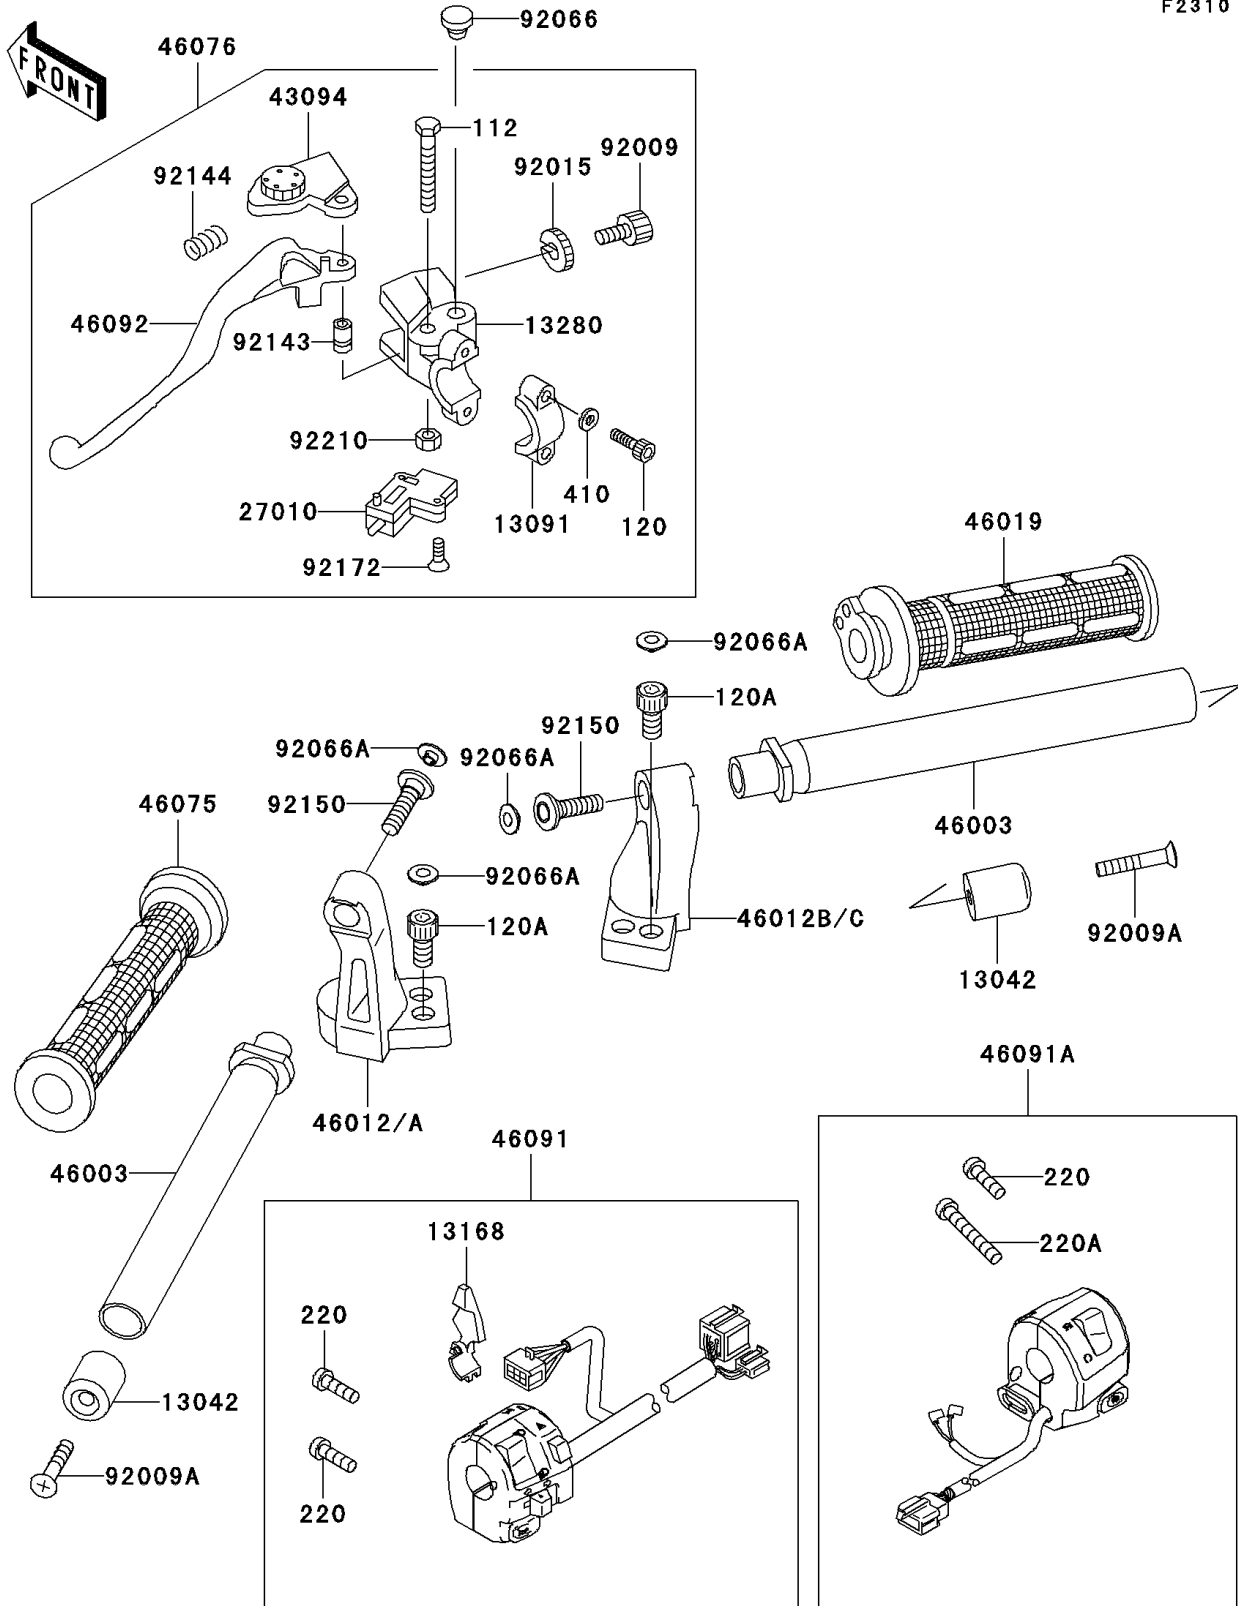

# 2008 Ninja® 500R PARTS DIAGRAM

Handlebar

F2310

## 2008 Ninja® 500R PARTS LIST

### Handlebar

ITEM NAME	PART NUMBER	QUANTITY
BOLT-UPSET,6X40 (Ref # 112)	112C0640	1
BOLT-SOCKET,6X20 (Ref # 120)	120CB0620	2
BOLT-SOCKET,8X16 (Ref # 120A)	120CB0816	4
SCREW-PAN-CROS,5X25 (Ref # 220)	220AB0525	3
SCREW-PAN-CROSS,5X40 (Ref # 220A)	220AB0540	1
WASHER-PLAIN-SMALL,6MM (Ref # 410)	410AB0600	2
WEIGHT,HANDLE (Ref # 13042)	13042-1069	2
HOLDER,CLUTCH LEVER (Ref # 13091)	13091-1624	1
LEVER,CHOKE (Ref # 13168)	13168-1516	1
HOLDER,CLUTCH LEVER (Ref # 13280)	13280-0248	1
SWITCH,CLUTCH,BLACK (Ref # 27010)	27010-1094	1
ADJUSTER,CLUTCH LEVER (Ref # 43094)	43094-1053	1
HANDLE (Ref # 46003)	46003-1390	2
HOLDER-HANDLE,LH,BLACK (Ref # 46012A)	46012-1248-18R	1
HOLDER-HANDLE,RH,BLACK (Ref # 46012C)	46012-1249-18R	1
GRIP-ASSY,THROTTLE (Ref # 46019)	46019-1077	1
GRIP,LH (Ref # 46075)	46075-1088	1
LEVER-ASSY-GRIP,CLUTCH (Ref # 46076)	46076-0046	1
HOUSING-ASSY-CONTROL,LH (Ref # 46091)	46091-1671	1
HOUSING-ASSY-CONTROL,RH (Ref # 46091A)	46091-1672	1
LEVER-GRIP,CLUTCH (Ref # 46092)	46092-1161	1
SCREW,CABLE ADJUST,8MM,BLACK (Ref # 92009)	92009-1134	1
SCREW,8X45 (Ref # 92009A)	92009-1257	2
NUT,CABLE ADJUST LOCK,8MM,BLK (Ref # 92015)	92015-1197	1
PLUG,9.5X8,POLYETHYLENE (Ref # 92066)	92066-1077	1
PLUG (Ref # 92066A)	92066-1216	6
COLLAR (Ref # 92143)	92143-1379	1
SPRING (Ref # 92144)	92144-1467	1
BOLT,8X30 (Ref # 92150)	92150-1425	2

### Handlebar

ITEM NAME	PART NUMBER	QUANTITY
SCREW,3X16 (Ref # 92172)	92172-0183	2
NUT,LOCK,6MM (Ref # 92210)	92210-0006	1