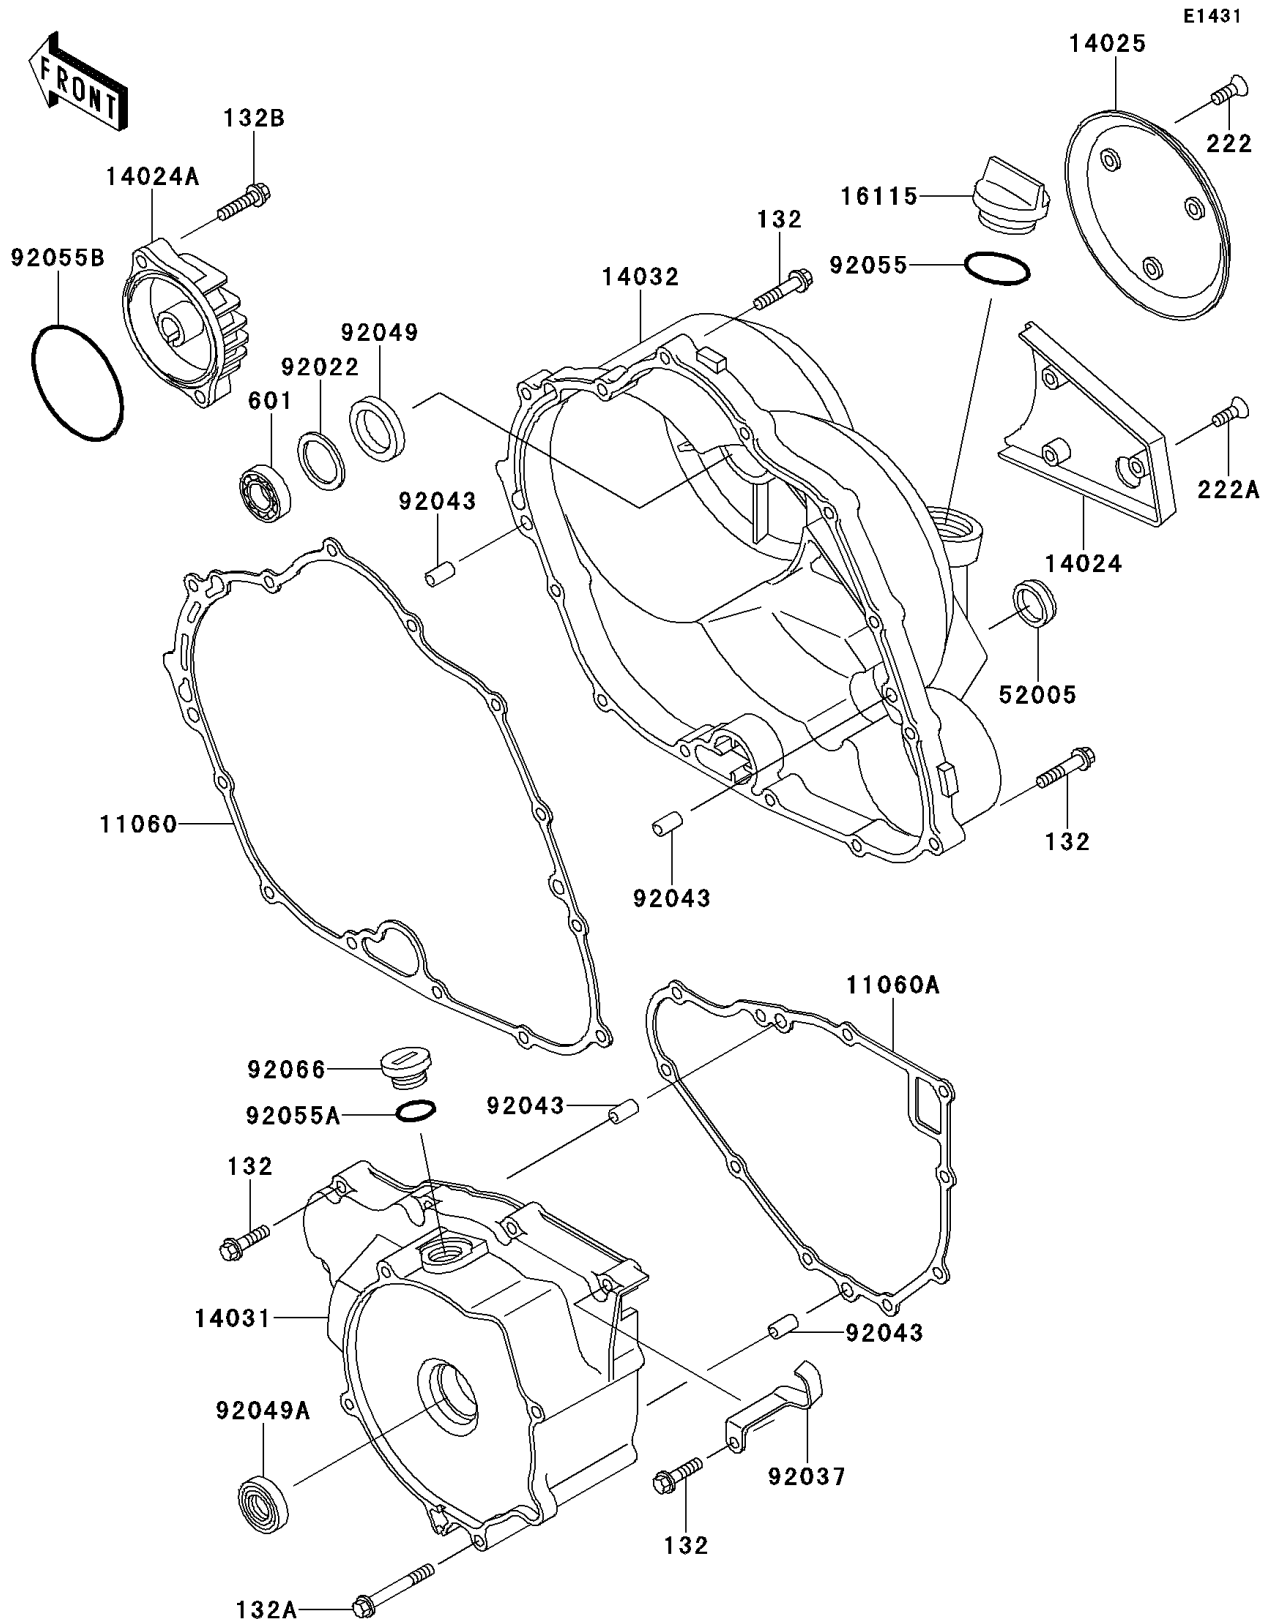

1997 Bayou 300 PARTS DIAGRAM

Engine Cover(s)

1997 Bayou 300 PARTS LIST

Engine Cover(s)

ITEM NAME	PART NUMBER	QUANTITY
BOLT-FLANGED-SMALL (Ref # 132)	132J0630	21
BOLT-FLANGED-SMALL (Ref # 132A)	132J0680	1
BOLT-FLANGED-SMALL (Ref # 132B)	132Y0625	2
SCREW-CSK-RD-CROS (Ref # 222)	222C0512	3
SCREW-CSK-RD-CROS (Ref # 222A)	222C0518	3
BEARING-BALL,#6202C3 (Ref # 601)	601B6202	1
GASKET,CLUTCH COVER (Ref # 11060)	11060-1655	1
GASKET,GENERATOR COVER (Ref # 11060A)	11060-1656	1
COVER,RELEASE ADJUSTER (Ref # 14024)	14024-1061	1
COVER,OIL FILTER (Ref # 14024A)	14024-1062	1
COVER (Ref # 14025)	14025-1807	1
COVER-GENERATOR (Ref # 14031)	14031-1339	1
COVER-CLUTCH (Ref # 14032)	14032-1453	1
CAP-OIL FILLER (Ref # 16115)	16115-1009	1
GAUGE,OIL LEVEL (Ref # 52005)	52005-1009	1
WASHER,25.3X33X1 (Ref # 92022)	92022-1109	1
CLAMP (Ref # 92037)	92037-1872	1
PIN,6.2X8X14 (Ref # 92043)	92043-1263	4
SEAL-OIL,SCY 15X30X7 (Ref # 92049)	92049-1158	1
SEAL-OIL,TC25356 (Ref # 92049A)	92049-1317	1
RING-O,31.7X2.4 (Ref # 92055)	92055-049	1
RING-O (Ref # 92055A)	92055-1146	1
RING-O,63.6X2.4 (Ref # 92055B)	92055-1433	1
PLUG,COVER (Ref # 92066)	92066-1163	1