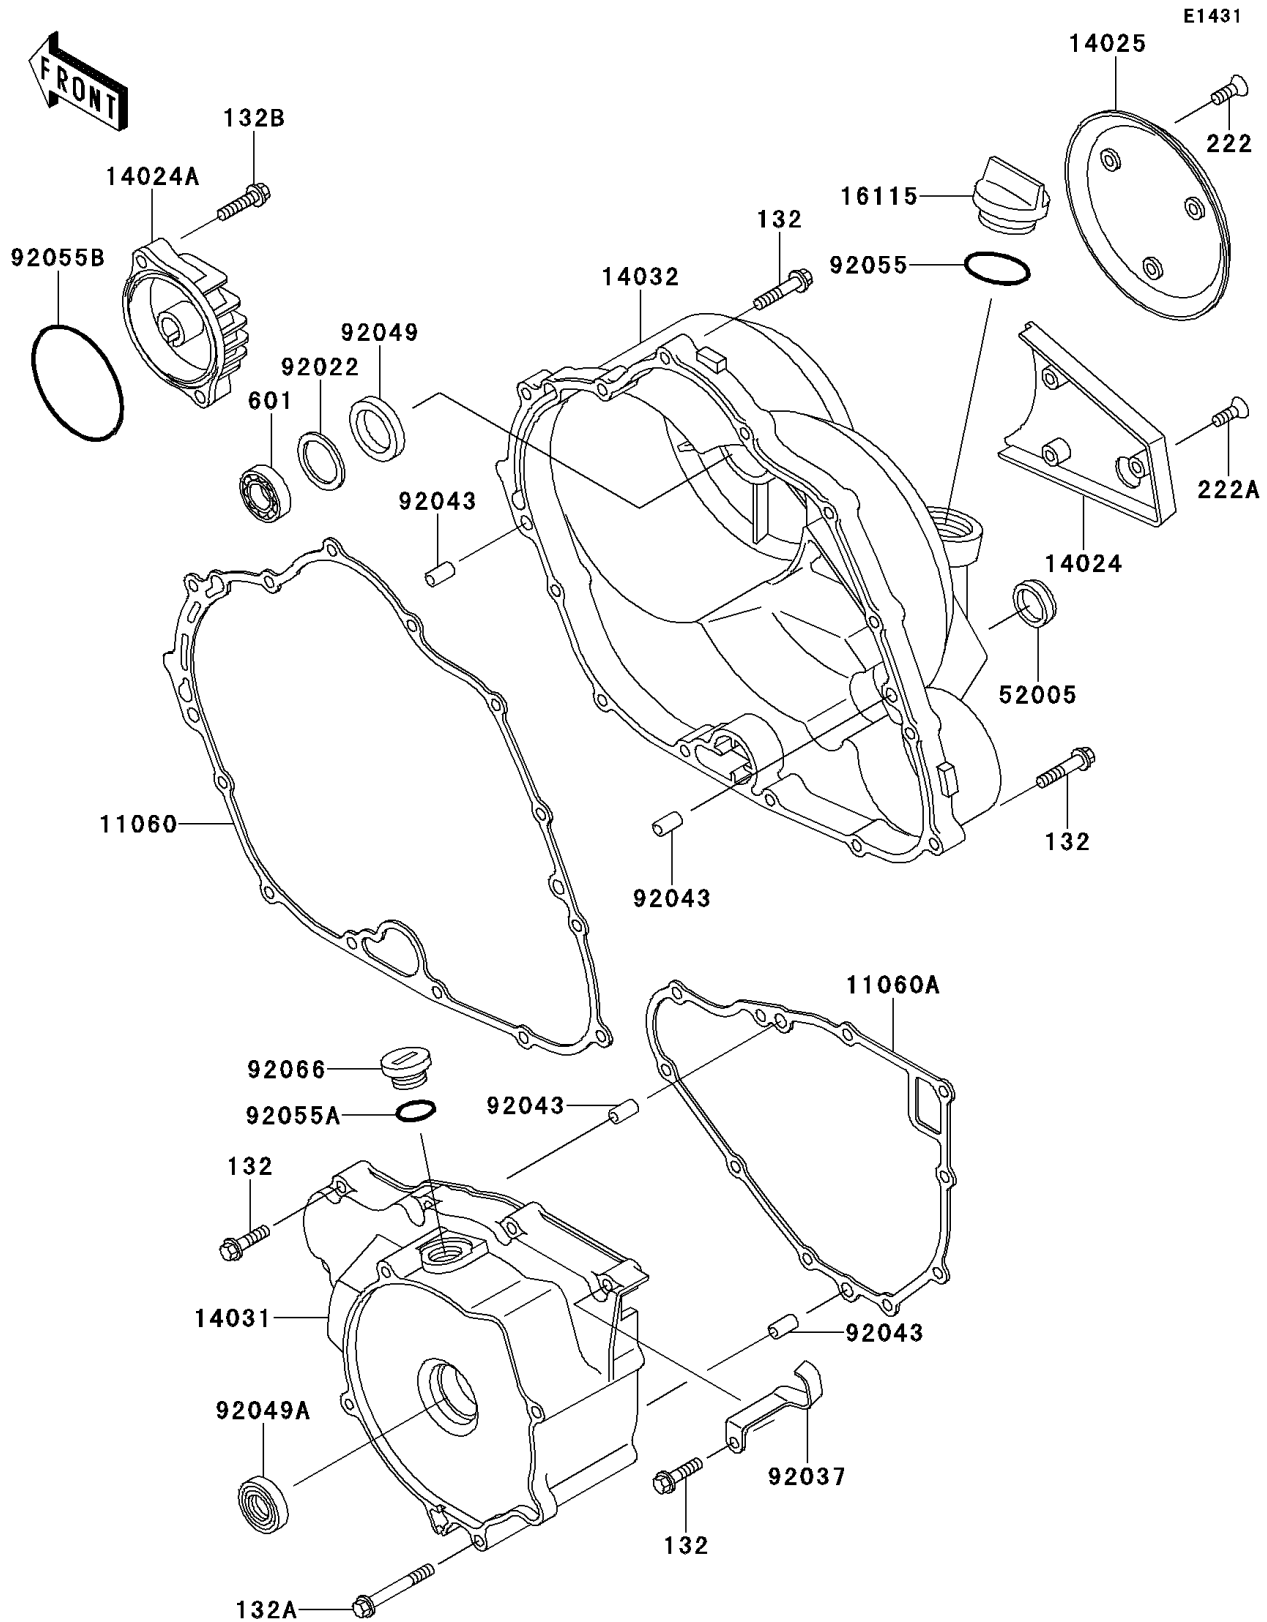

1997 Bayou 300 PARTS DIAGRAM

Engine Cover(s)

1997 Bayou 300 PARTS LIST

Engine Cover(s)

ITEM NAME	PART NUMBER	QUANTITY
BOLT-FLANGED-SMALL (Ref # 132)	132J0630	21
BOLT-FLANGED-SMALL (Ref # 132A)	132J0680	1
BOLT-FLANGED-SMALL (Ref # 132B)	132Y0625	2
SCREW-CSK-RD-CROS (Ref # 222)	222C0512	3
SCREW-CSK-RD-CROS (Ref # 222A)	222C0518	3
BEARING-BALL,#6202C3 (Ref # 601)	601B6202	1
GASKET,CLUTCH COVER (Ref # 11060)	11060-1655	1
GASKET,GENERATOR COVER (Ref # 11060A)	11060-1656	1
COVER,RELEASE ADJUSTER (Ref # 14024)	14024-1061	1
COVER,OIL FILTER (Ref # 14024A)	14024-1062	1
COVER (Ref # 14025)	14025-1807	1
COVER-GENERATOR (Ref # 14031)	14031-1339	1
COVER-CLUTCH (Ref # 14032)	14032-1453	1
CAP-OIL FILLER (Ref # 16115)	16115-1009	1
GAUGE,OIL LEVEL (Ref # 52005)	52005-1009	1
WASHER,25.3X33X1 (Ref # 92022)	92022-1109	1
CLAMP (Ref # 92037)	92037-1872	1
PIN,6.2X8X14 (Ref # 92043)	92043-1263	4
SEAL-OIL,SCY 15X30X7 (Ref # 92049)	92049-1158	1
SEAL-OIL,TC25356 (Ref # 92049A)	92049-1317	1
RING-O,31.7X2.4 (Ref # 92055)	92055-049	1
RING-O (Ref # 92055A)	92055-1146	1
RING-O,63.6X2.4 (Ref # 92055B)	92055-1433	1
PLUG,COVER (Ref # 92066)	92066-1163	1