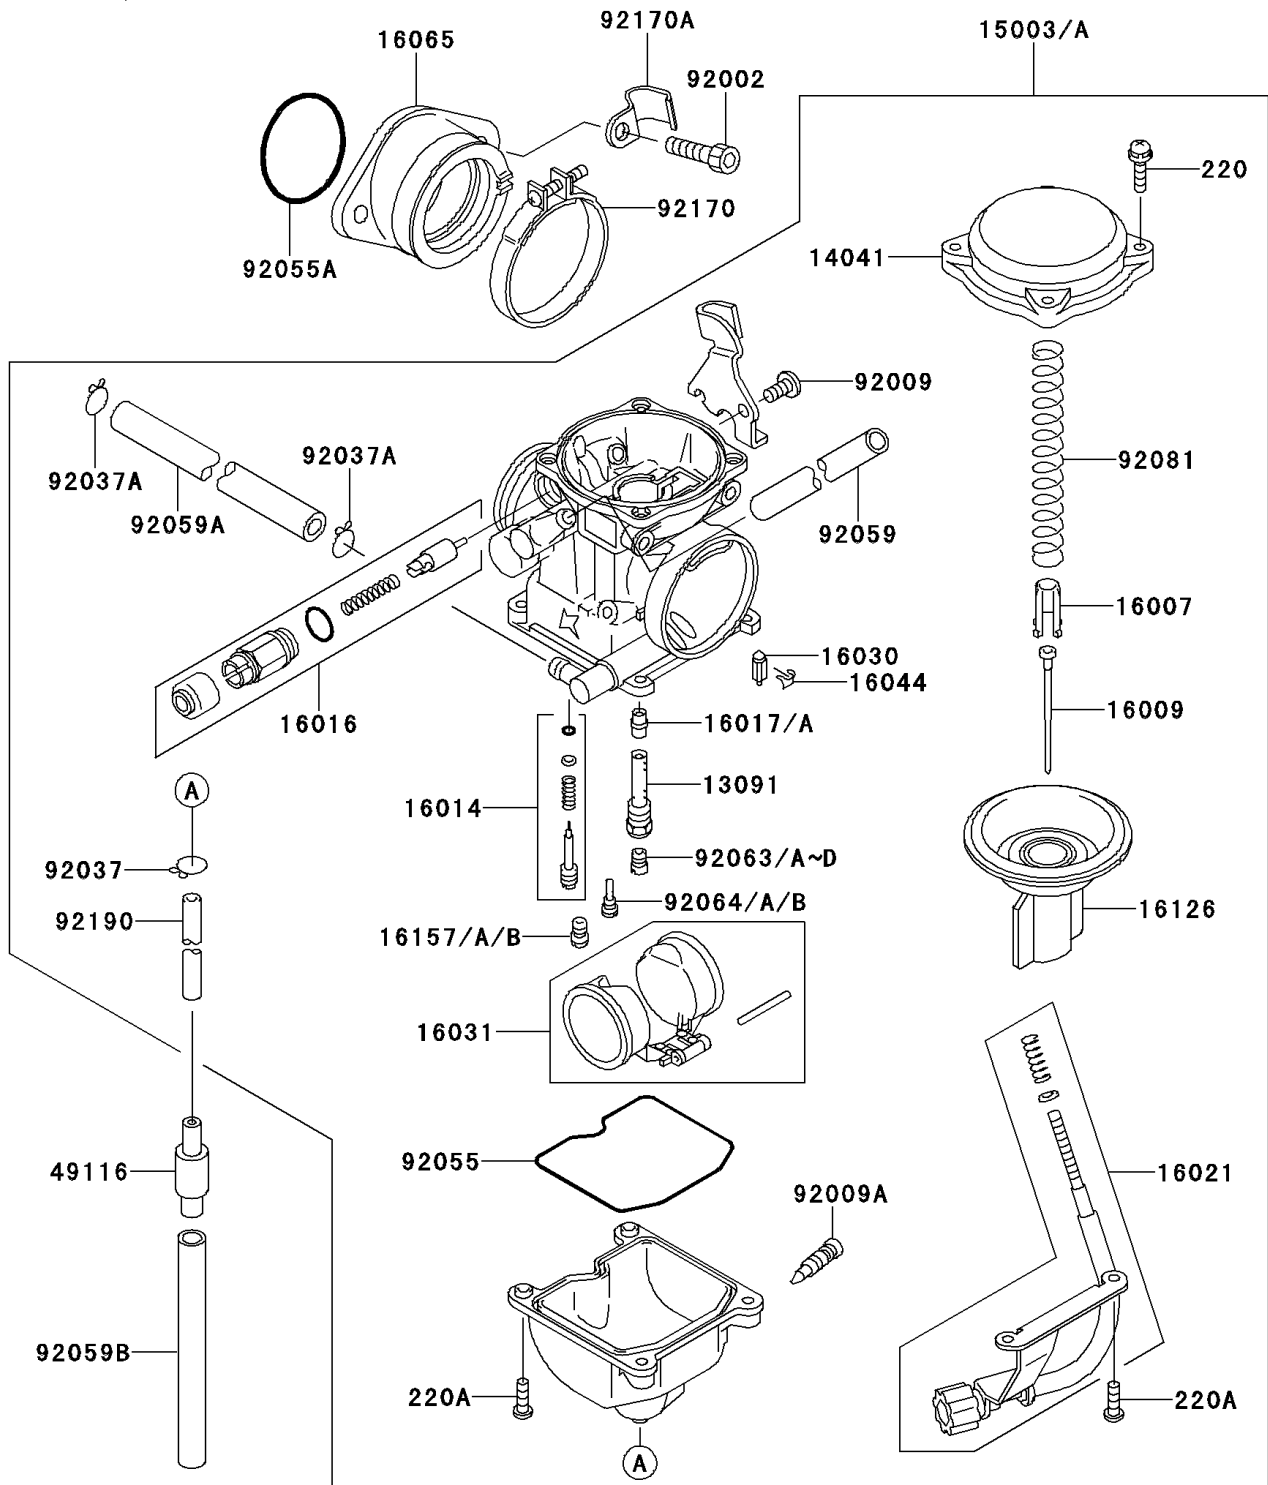

1997 Bayou 300 PARTS DIAGRAM

Carburetor

E1611

1997 Bayou 300 PARTS LIST

Carburetor

ITEM NAME	PART NUMBER	QUANTITY
HOLDER,NEEDLE JET (Ref # 13091)	13091-1259	1
TOP-CHAMBER,MIXING,INSIDE (Ref # 14041)	14041-1077	1
CARBURETOR-ASSY (Ref # 15003)	15003-1212	1
SEAT-SPRING,THROTTLE VALVE (Ref # 16007)	16007-1120	1
NEEDLE-JET,N74T (Ref # 16009)	16009-1874	1
SCREW-PILOT AIR (Ref # 16014)	16014-1081	1
PLUNGER,STARTER (Ref # 16016)	16016-1101	1
JET-NEEDLE,#6 (Ref # 16017)	16017-1270	1
SCREW-THROTTLE STOP (Ref # 16021)	16021-1175	1
VALVE-FLOAT (Ref # 16030)	16030-1007	1
FLOAT (Ref # 16031)	16031-1077	1
CLAMP,FLOAT VALVE (Ref # 16044)	16044-007	1
HOLDER-CARBURETOR (Ref # 16065)	16065-1301	1
VALVE,VACUUM (Ref # 16126)	16126-1199	1
JET-STARTER,#65 (Ref # 16157)	16157-1063	1
JET-STARTER,#68 (Ref # 16157A)	16157-1064	1
JET-STARTER,#70 (Ref # 16157B)	16157-1065	1
VALVE-ASSY (Ref # 49116)	49116-1126	1
BOLT,6X16 (Ref # 92002)	92002-1143	2
SCREW,5X10 (Ref # 92009)	92009-1365	1
SCREW,DRAIN,M6X0.75 (Ref # 92009A)	92009-1551	1
CLAMP,TUBE (Ref # 92037)	92037-1201	1
CLAMP,TUBE (Ref # 92037A)	92037-1531	2
RING-O,FLOAT CHAMBER (Ref # 92055)	92055-1222	1
RING-O,38MM (Ref # 92055A)	92055-1295	1
TUBE,6.5X9.5X350 (Ref # 92059)	92059-1237	1
TUBE,6.5X11.5X150 (Ref # 92059A)	92059-1463	1
TUBE,7X10X100 (Ref # 92059B)	92059-1736	1
SCREW-PAN-CROS (Ref # 220)	220B0408	4

1997 Bayou 300 PARTS LIST

Carburetor

ITEM NAME	PART NUMBER	QUANTITY
SCREW-PAN-CROS (Ref # 220A)	220D0414	4
JET-MAIN,#125 (Ref # 92063)	92063-1069	1
JET-MAIN,#120 (Ref # 92063A)	92063-1072	1
JET-MAIN,#122 (Ref # 92063B)	92063-1073	1
JET-MAIN,#128 (Ref # 92063C)	92063-1074	1
JET-MAIN,#130 (Ref # 92063D)	92063-1075	1
JET-PILOT,#35 (Ref # 92064)	92064-1101	1
JET-PILOT,#38 (Ref # 92064A)	92064-1119	1
JET-PILOT,#40 (Ref # 92064B)	92064-1125	1
SPRING,VACUUM VALVE (Ref # 92081)	92081-1775	1
CLAMP (Ref # 92170)	92170-1438	1
CLAMP (Ref # 92170A)	92170-1552	1
TUBE,4.5X8X330 (Ref # 92190)	92190-1557	1