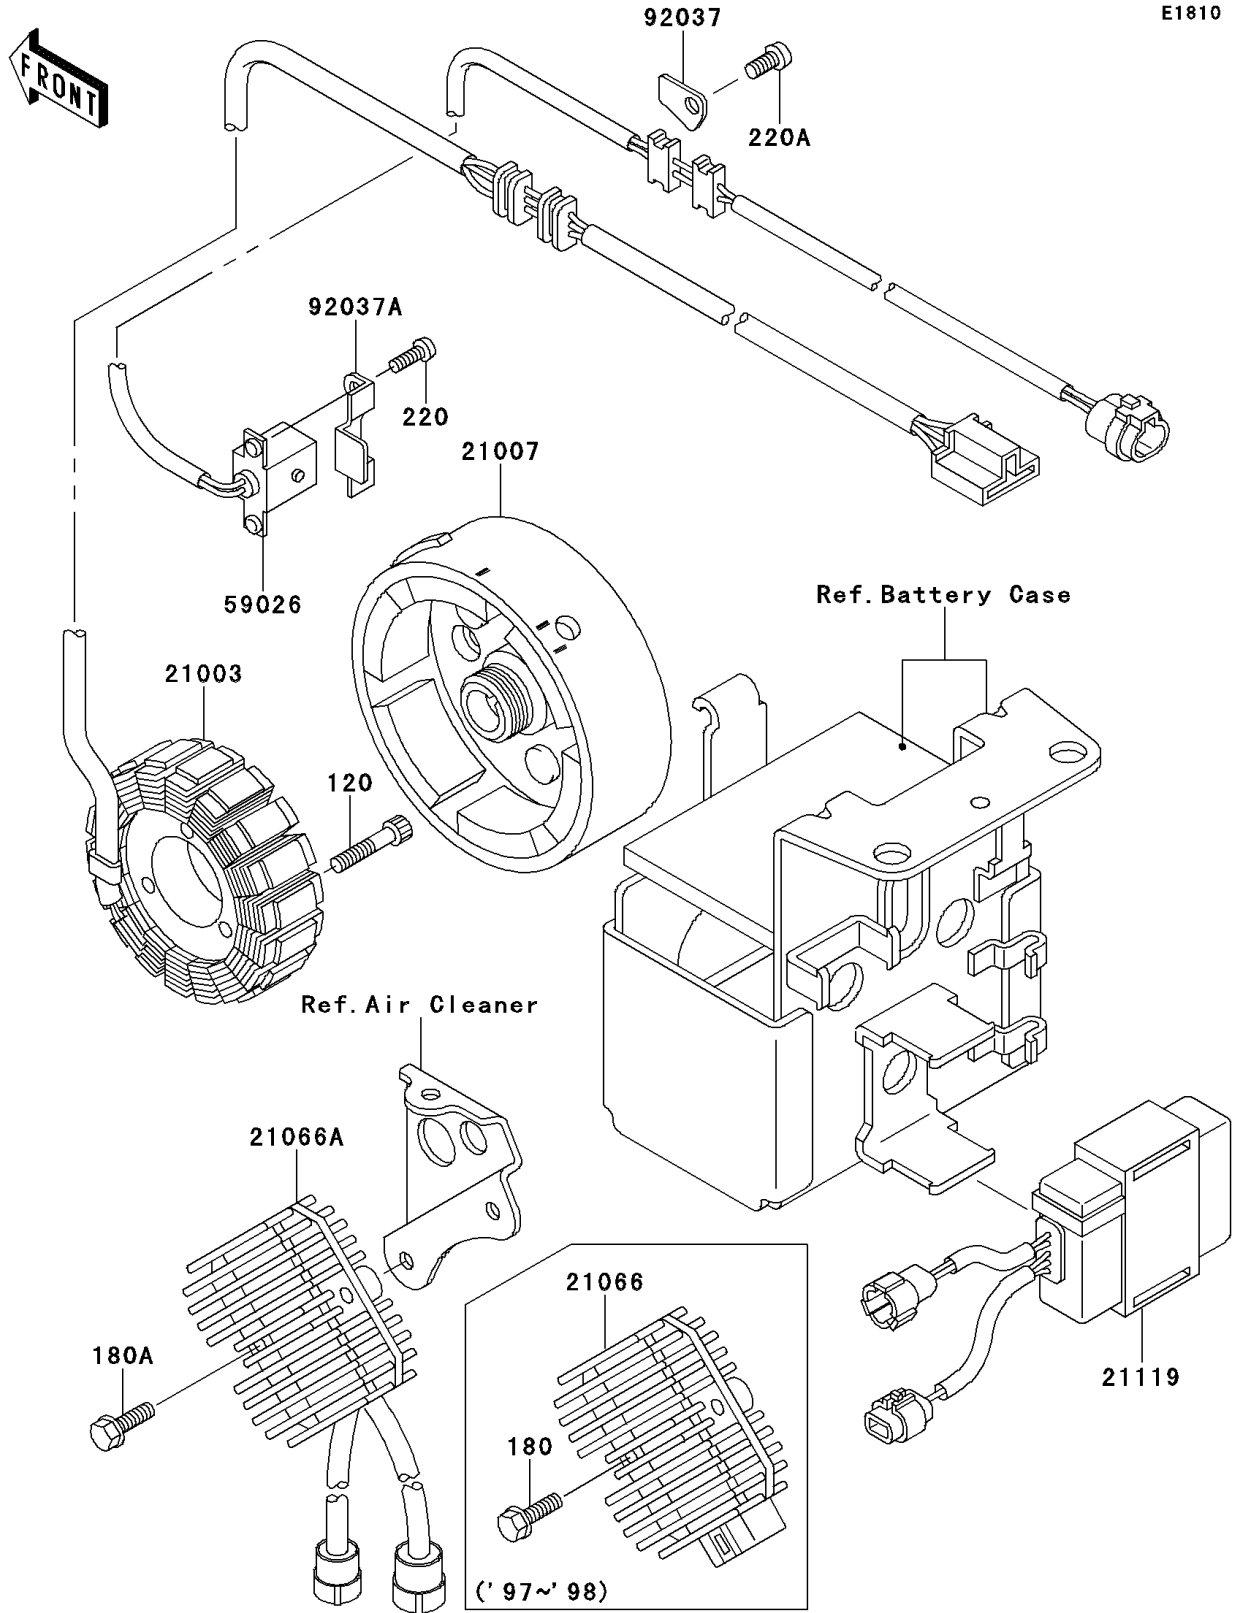

1997 Bayou 300 PARTS DIAGRAM

Generator

E1810

1997 Bayou 300 PARTS LIST

Generator

ITEM NAME	PART NUMBER	QUANTITY
BOLT-SOCKET,6X30 (Ref # 120)	120P0630	3
BOLT-UPSET-WS (Ref # 180)	180D0620	2
SCREW-PAN-CROS (Ref # 220)	220B0514	2
SCREW-PAN-CROS,6X12 (Ref # 220A)	220B0612	1
STATOR (Ref # 21003)	21003-1276	1
ROTOR (Ref # 21007)	21007-1361	1
REGULATOR-VOLTAGE (Ref # 21066)	21066-1089	1
IGNITER (Ref # 21119)	21119-1369	1
COIL-PULSING (Ref # 59026)	59026-1092	1
CLAMP,WIRING HARNESS (Ref # 92037)	92037-1656	1
CLAMP (Ref # 92037A)	92037-1987	1