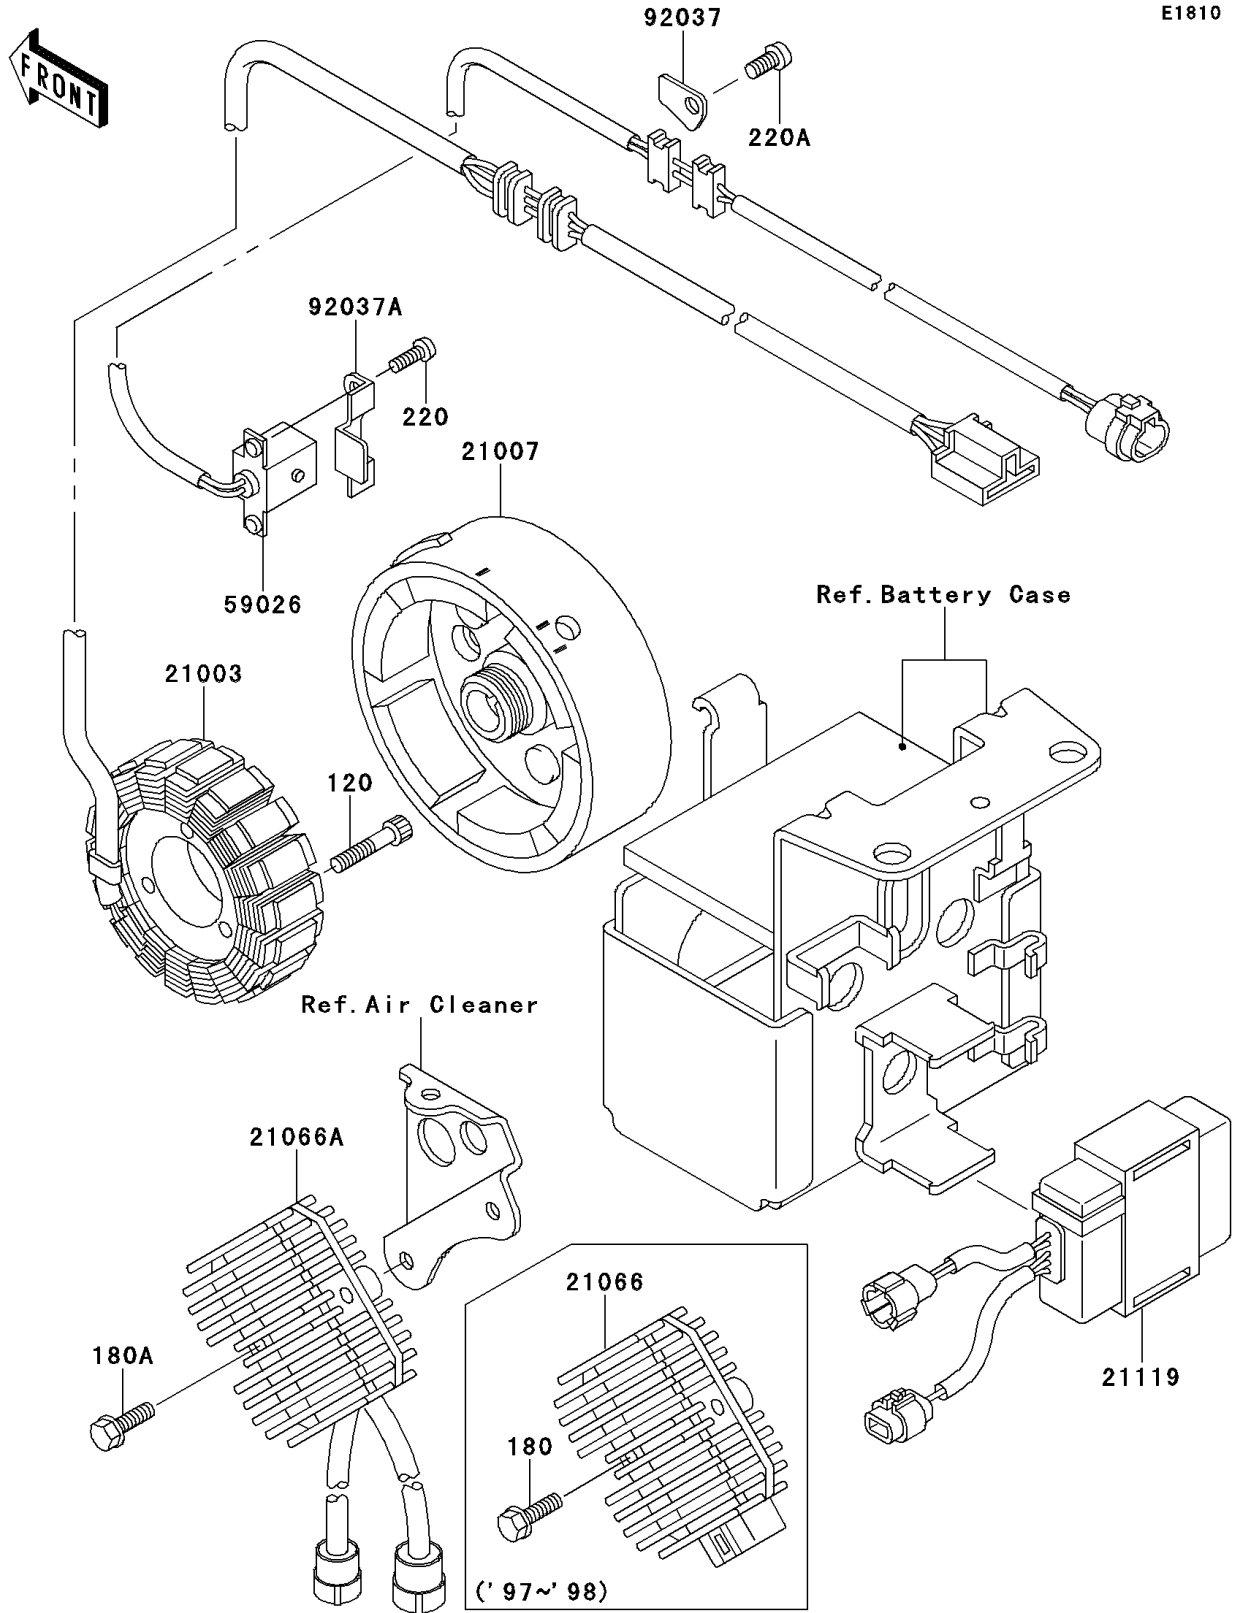

1999 Bayou 300 PARTS DIAGRAM

Generator

E1810

1999 Bayou 300 PARTS LIST

Generator

ITEM NAME	PART NUMBER	QUANTITY
BOLT-SOCKET,6X30 (Ref # 120)	120P0630	3
BOLT-UPSET-WS,6X25 (Ref # 180A)	180D0625	2
SCREW-PAN-CROS (Ref # 220)	220B0514	2
SCREW-PAN-CROS,6X12 (Ref # 220A)	220B0612	1
STATOR (Ref # 21003)	21003-1276	1
ROTOR (Ref # 21007)	21007-1361	1
REGULATOR-VOLTAGE (Ref # 21066A)	21066-1112	1
IGNITER (Ref # 21119)	21119-1369	1
COIL-PULSING (Ref # 59026)	59026-1092	1
CLAMP,WIRING HARNESS (Ref # 92037)	92037-1656	1
CLAMP (Ref # 92037A)	92037-1987	1