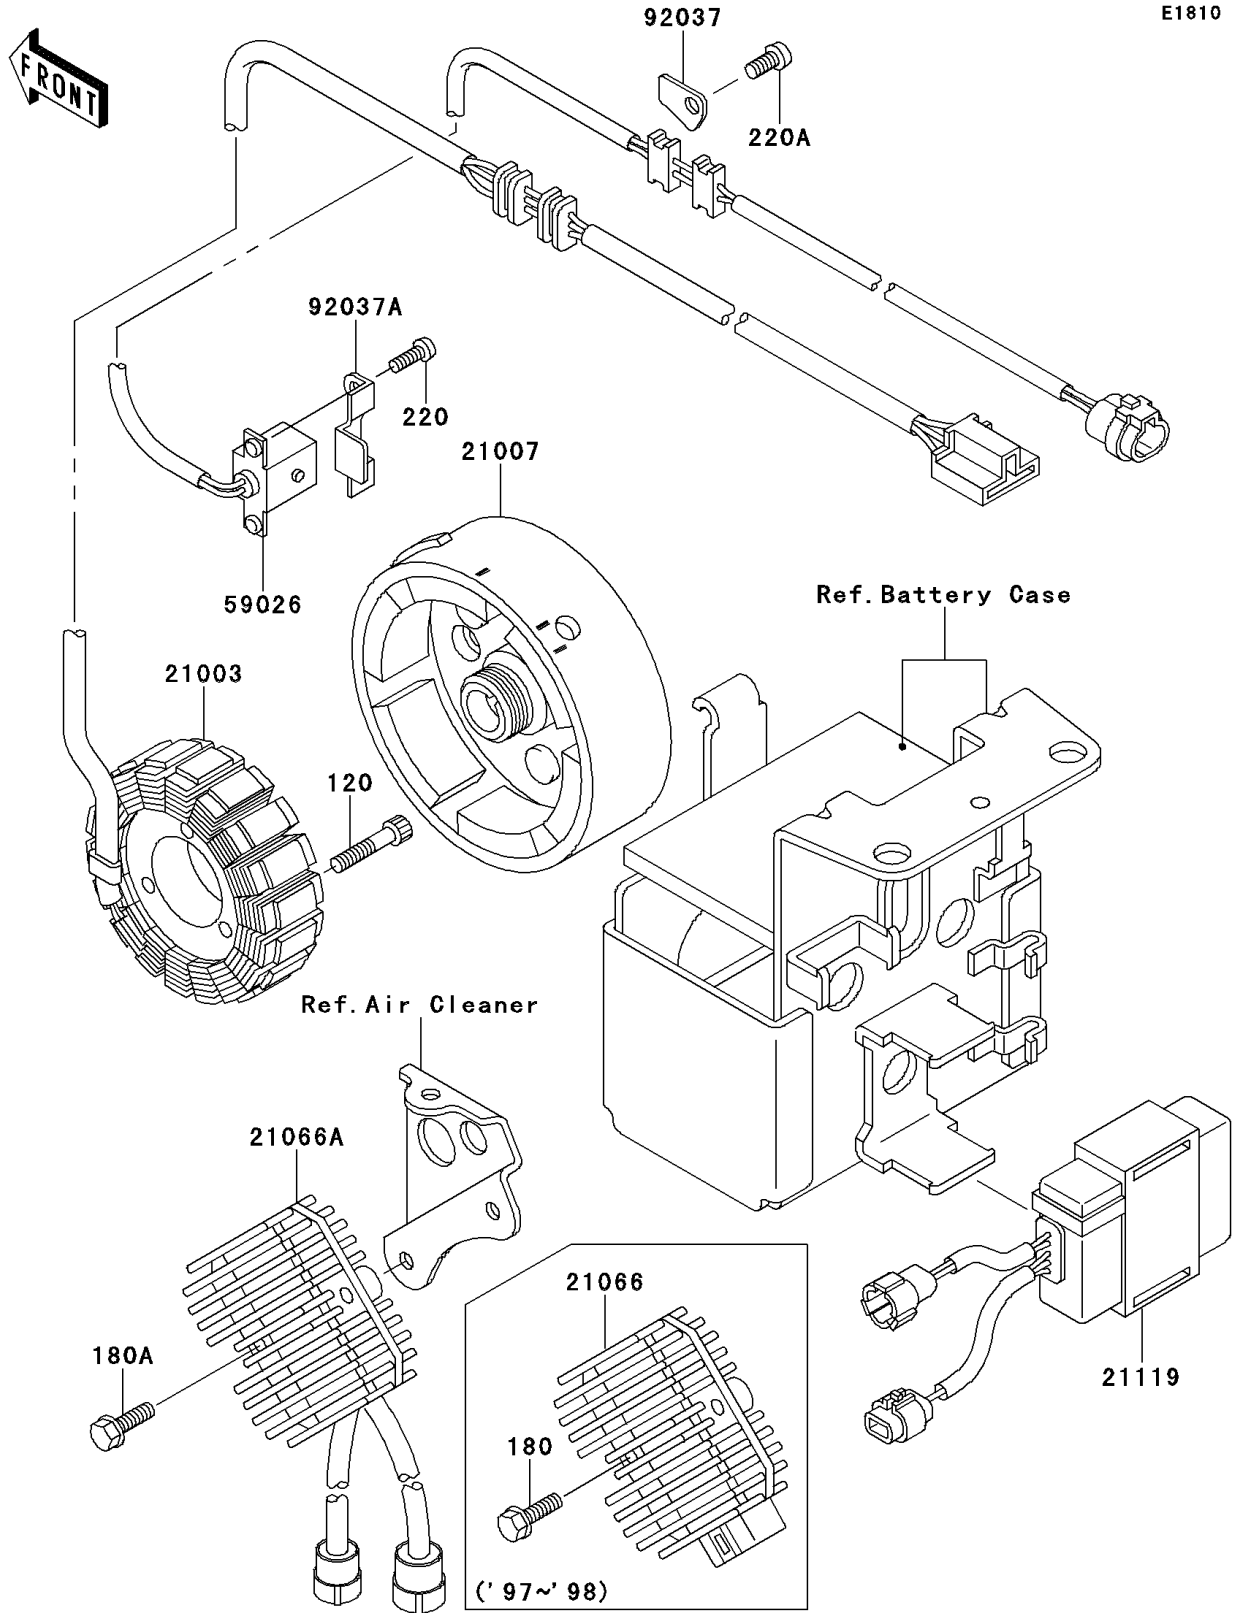

2001 Bayou 300 PARTS DIAGRAM

Generator

E1810

2001 Bayou 300 PARTS LIST

Generator

ITEM NAME	PART NUMBER	QUANTITY
BOLT-SOCKET,6X30 (Ref # 120)	120P0630	3
BOLT-UPSET-WS,6X25 (Ref # 180A)	180D0625	2
SCREW-PAN-CROS (Ref # 220)	220B0514	2
SCREW-PAN-CROS,6X12 (Ref # 220A)	220B0612	1
STATOR (Ref # 21003)	21003-1276	1
ROTOR (Ref # 21007)	21007-1361	1
REGULATOR-VOLTAGE (Ref # 21066A)	21066-1112	1
IGNITER (Ref # 21119)	21119-1369	1
COIL-PULSING (Ref # 59026)	59026-1092	1
CLAMP,WIRING HARNESS (Ref # 92037)	92037-1656	1
CLAMP (Ref # 92037A)	92037-1987	1