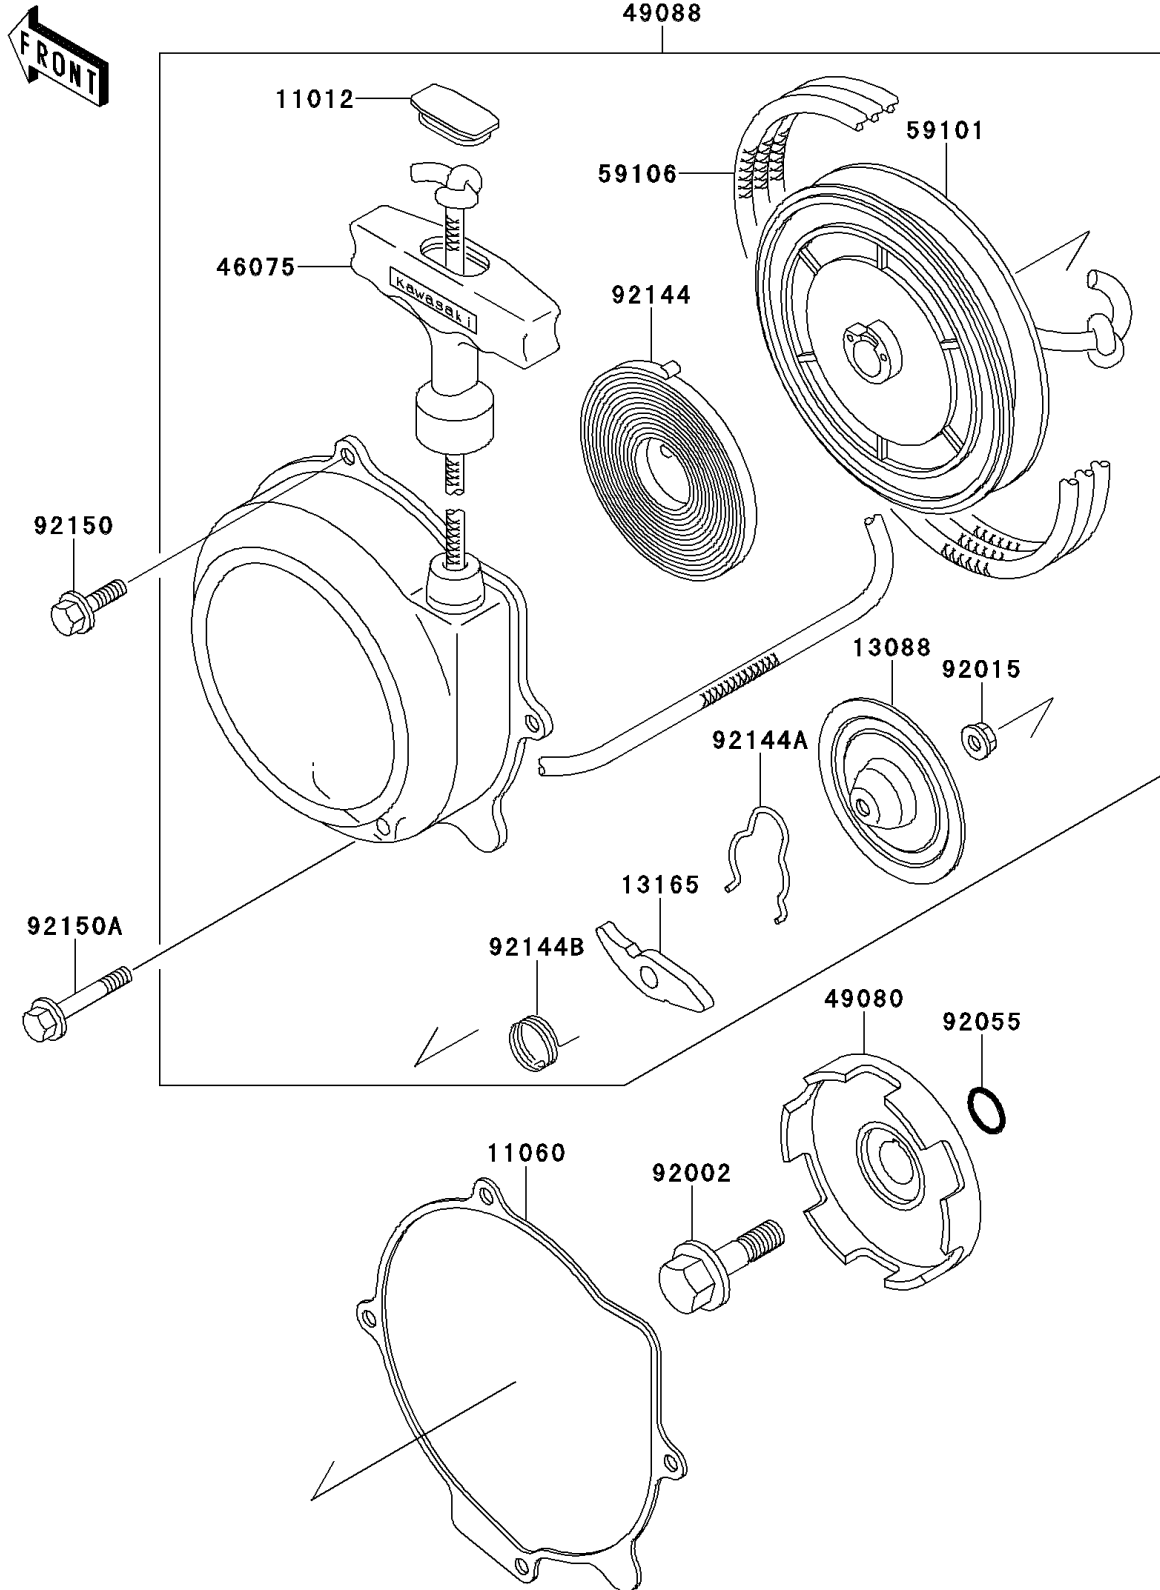

1997 Bayou 300 PARTS DIAGRAM

Recoil Starter

E3040

1997 Bayou 300 PARTS LIST

Recoil Starter

ITEM NAME	PART NUMBER	QUANTITY
CAP,RECOIL GRIP (Ref # 11012)	11012-1420	1
GASKET,RECOIL STARTER (Ref # 11060)	11060-1696	1
PLATE-FRICTION,RECOIL (Ref # 13088)	13088-1073	1
PAWL,RECOIL (Ref # 13165)	13165-1123	1
GRIP,RECOIL (Ref # 46075)	46075-1073	1
PULLEY-STARTING (Ref # 49080)	49080-1055	1
STARTER-RECOIL (Ref # 49088)	49088-1055	1
REEL (Ref # 59101)	59101-1109	1
ROPE (Ref # 59106)	59106-1103	1
BOLT,FLANGED,10X40 (Ref # 92002)	92002-1296	1
NUT,6MM (Ref # 92015)	92015-1464	1
RING-O,16.8MM (Ref # 92055)	92055-1235	1
SPRING,RECOIL (Ref # 92144)	92144-1205	1
SPRING,FRICTION (Ref # 92144A)	92144-1206	1
SPRING,RETURN (Ref # 92144B)	92144-1207	1
BOLT (Ref # 92150)	92150-1916	2
BOLT (Ref # 92150A)	92150-1917	2