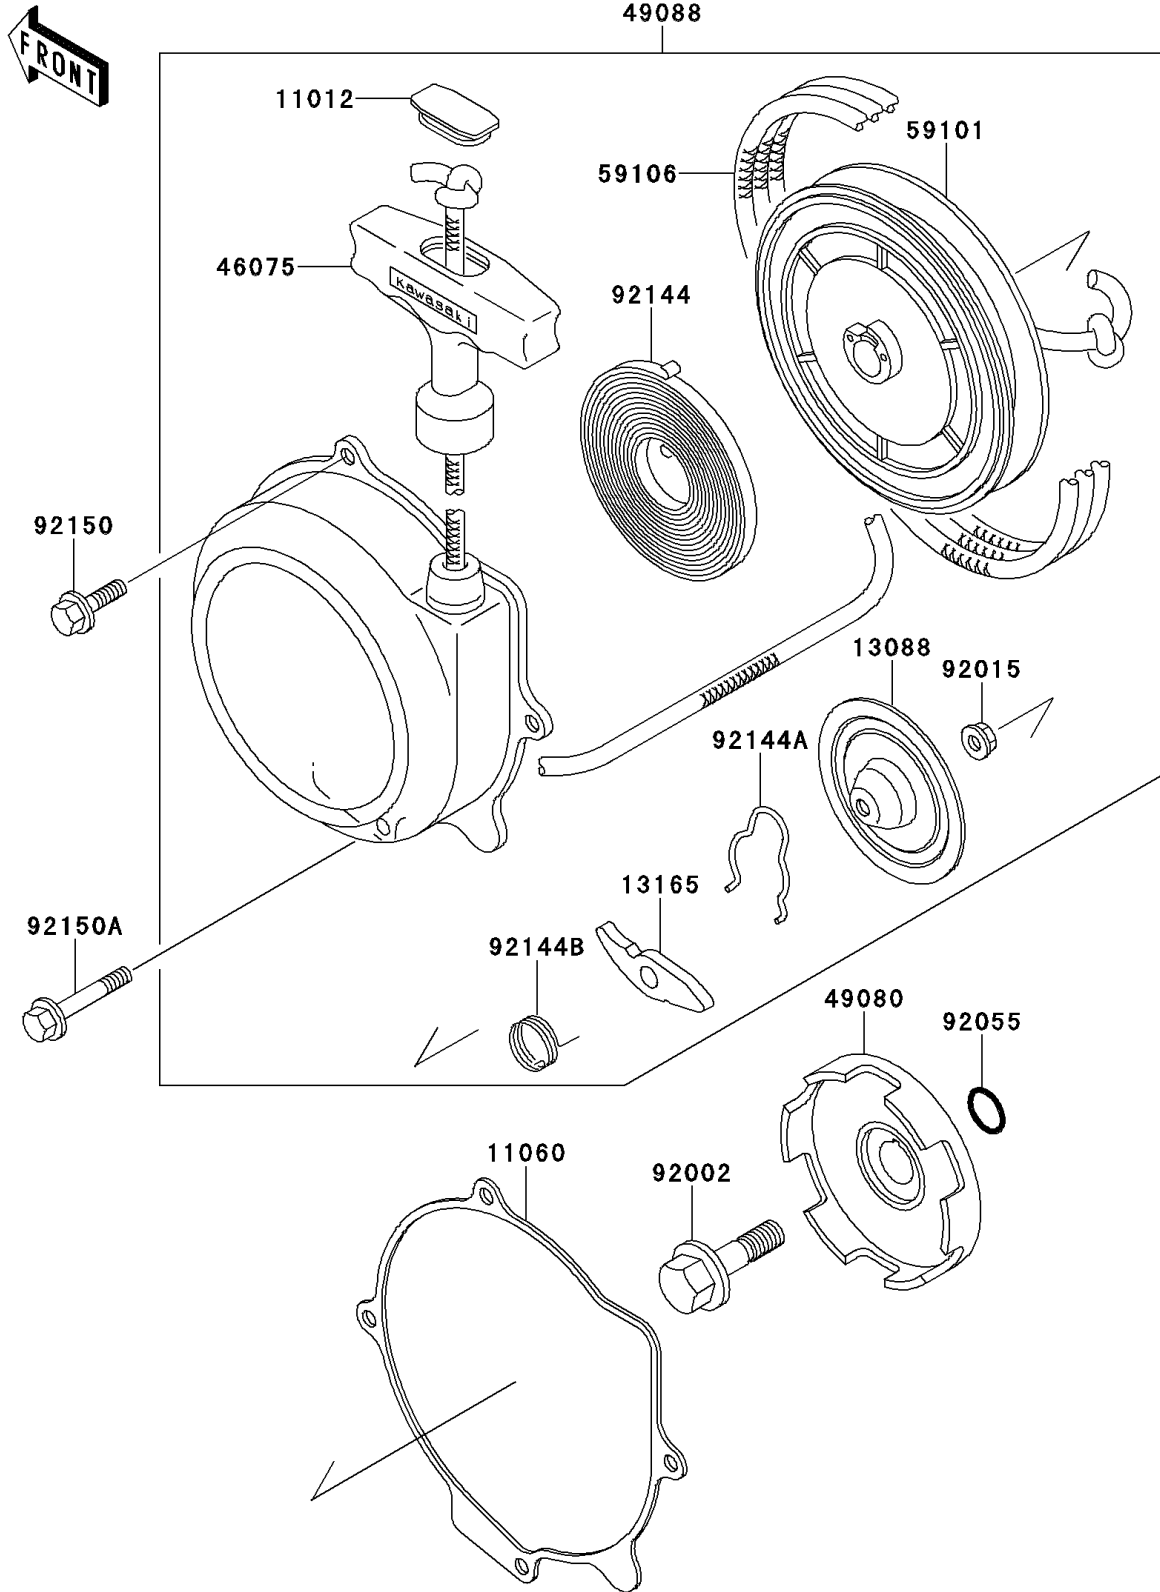

1998 Bayou 300 PARTS DIAGRAM

Recoil Starter

E3040

1998 Bayou 300 PARTS LIST

Recoil Starter

ITEM NAME	PART NUMBER	QUANTITY
CAP,RECOIL GRIP (Ref # 11012)	11012-1420	1
GASKET,RECOIL STARTER (Ref # 11060)	11060-1696	1
PLATE-FRICTION,RECOIL (Ref # 13088)	13088-1073	1
PAWL,RECOIL (Ref # 13165)	13165-1123	1
GRIP,RECOIL (Ref # 46075)	46075-1073	1
PULLEY-STARTING (Ref # 49080)	49080-1055	1
STARTER-RECOIL (Ref # 49088)	49088-1055	1
REEL (Ref # 59101)	59101-1109	1
ROPE (Ref # 59106)	59106-1103	1
BOLT,FLANGED,10X40 (Ref # 92002)	92002-1296	1
NUT,6MM (Ref # 92015)	92015-1464	1
RING-O,16.8MM (Ref # 92055)	92055-1235	1
SPRING,RECOIL (Ref # 92144)	92144-1205	1
SPRING,FRICTION (Ref # 92144A)	92144-1206	1
SPRING,RETURN (Ref # 92144B)	92144-1207	1
BOLT (Ref # 92150)	92150-1916	2
BOLT (Ref # 92150A)	92150-1917	2