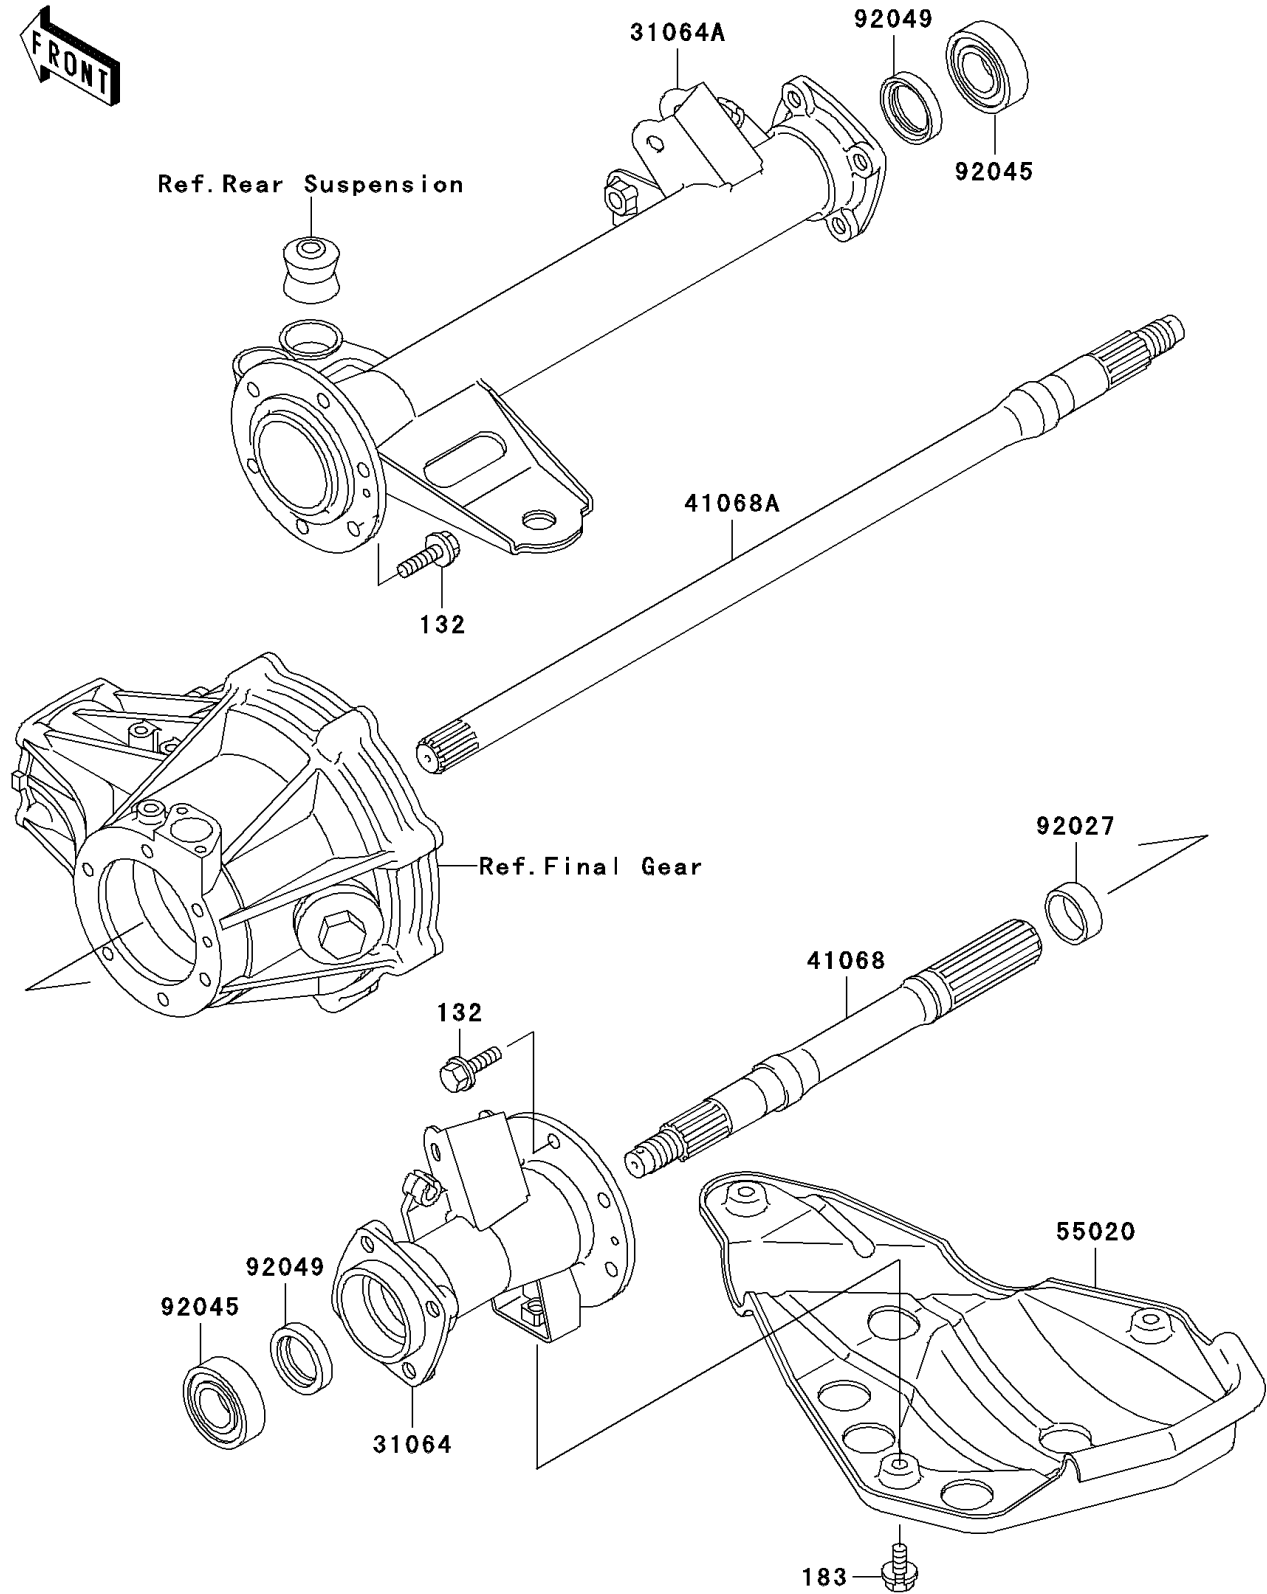

# 1997 Bayou 300 PARTS DIAGRAM

Rear Axle

E3133

# 1997 Bayou 300 PARTS LIST

## Rear Axle

ITEM NAME	PART NUMBER	QUANTITY
BOLT-FLANGED-SMALL (Ref # 132)	132J0825	12
BOLT-UPSET-WS-SMALL (Ref # 183)	183H0814	3
PIPE-COMP,LH (Ref # 31064)	31064-1091	1
PIPE-COMP,RH (Ref # 31064A)	31064-1101	1
AXLE,LH (Ref # 41068)	41068-1247	1
AXLE,RH (Ref # 41068A)	41068-1248	1
GUARD,DIFFERENTIAL CASE (Ref # 55020)	55020-1203	1
COLLAR,23X30X12 (Ref # 92027)	92027-1892	1
BEARING-BALL,6205DDU (Ref # 92045)	92045-1229	2
SEAL-OIL,SO30428 (Ref # 92049)	92049-1236	2