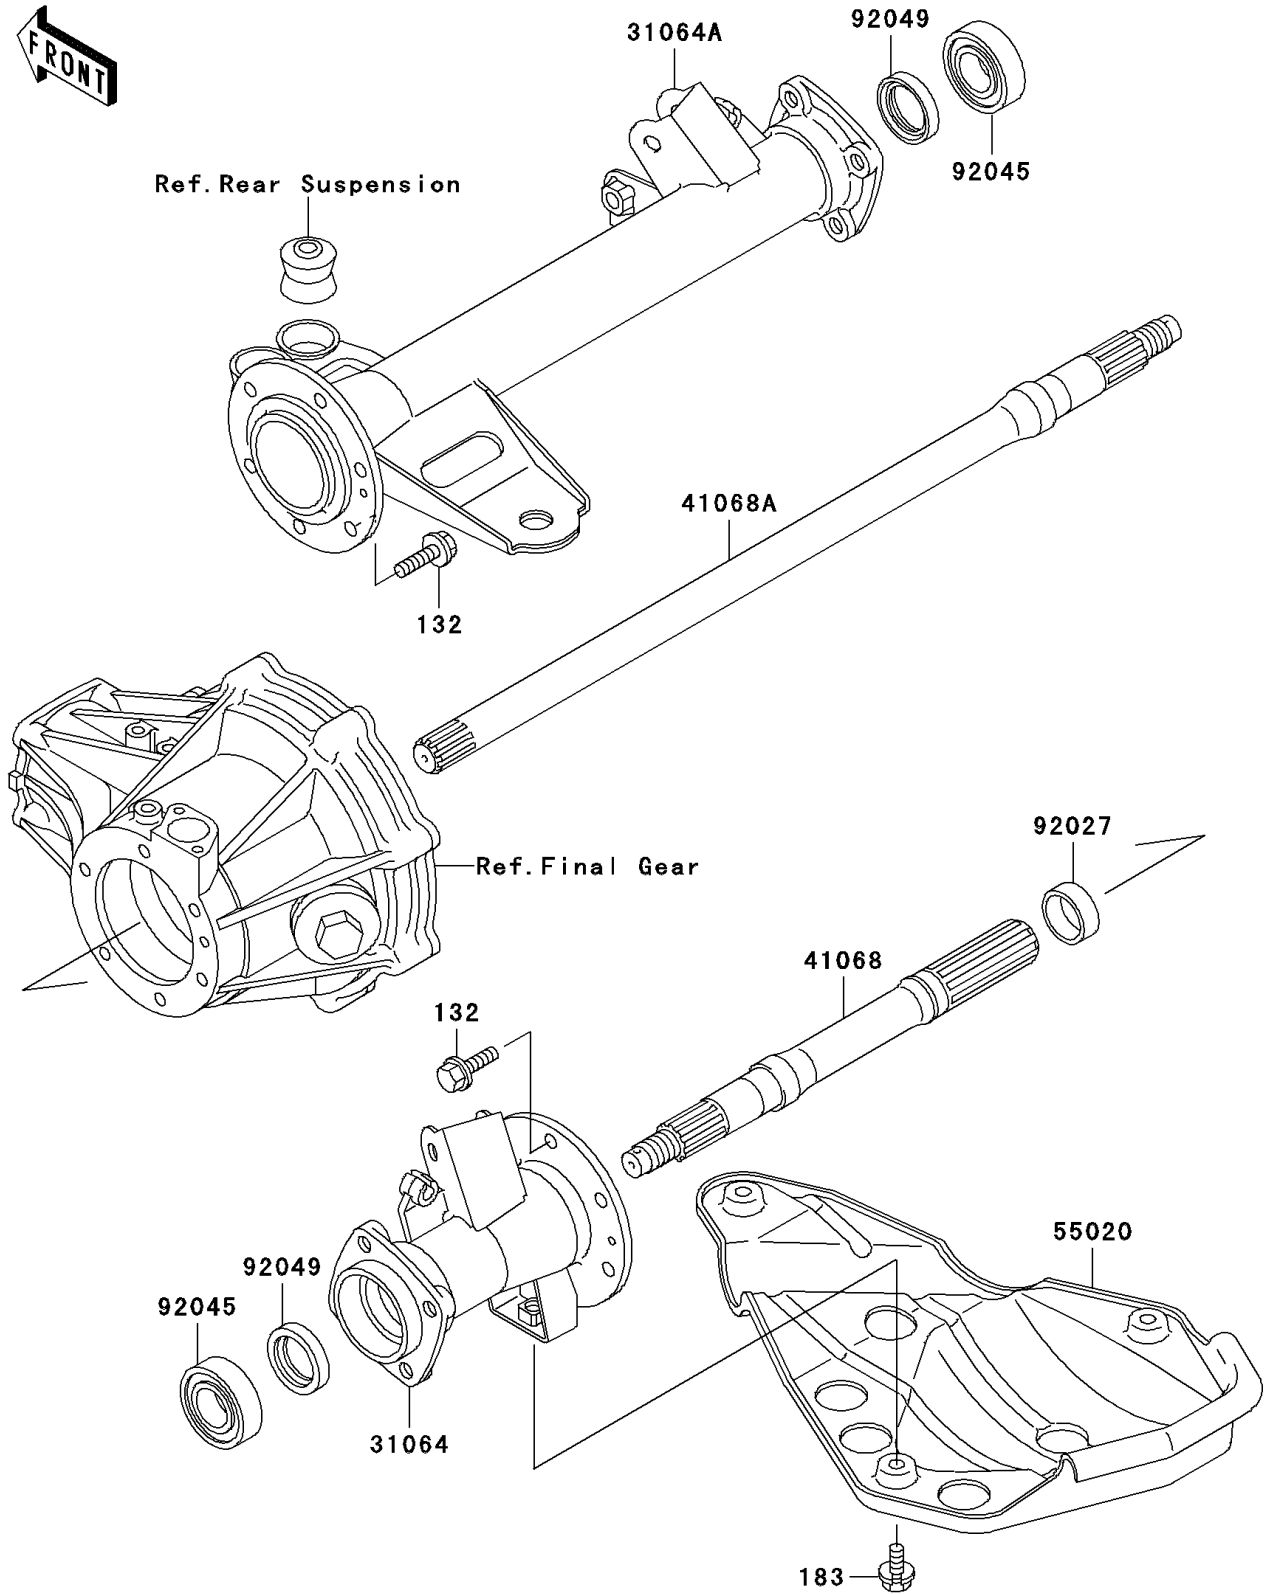

1997 Bayou 300 PARTS DIAGRAM

Rear Axle

E3133

1997 Bayou 300 PARTS LIST

Rear Axle

ITEM NAME	PART NUMBER	QUANTITY
BOLT-FLANGED-SMALL (Ref # 132)	132J0825	12
BOLT-UPSET-WS-SMALL (Ref # 183)	183H0814	3
PIPE-COMP,LH (Ref # 31064)	31064-1091	1
PIPE-COMP,RH (Ref # 31064A)	31064-1101	1
AXLE,LH (Ref # 41068)	41068-1247	1
AXLE,RH (Ref # 41068A)	41068-1248	1
GUARD,DIFFERENTIAL CASE (Ref # 55020)	55020-1203	1
COLLAR,23X30X12 (Ref # 92027)	92027-1892	1
BEARING-BALL,6205DDU (Ref # 92045)	92045-1229	2
SEAL-OIL,SO30428 (Ref # 92049)	92049-1236	2