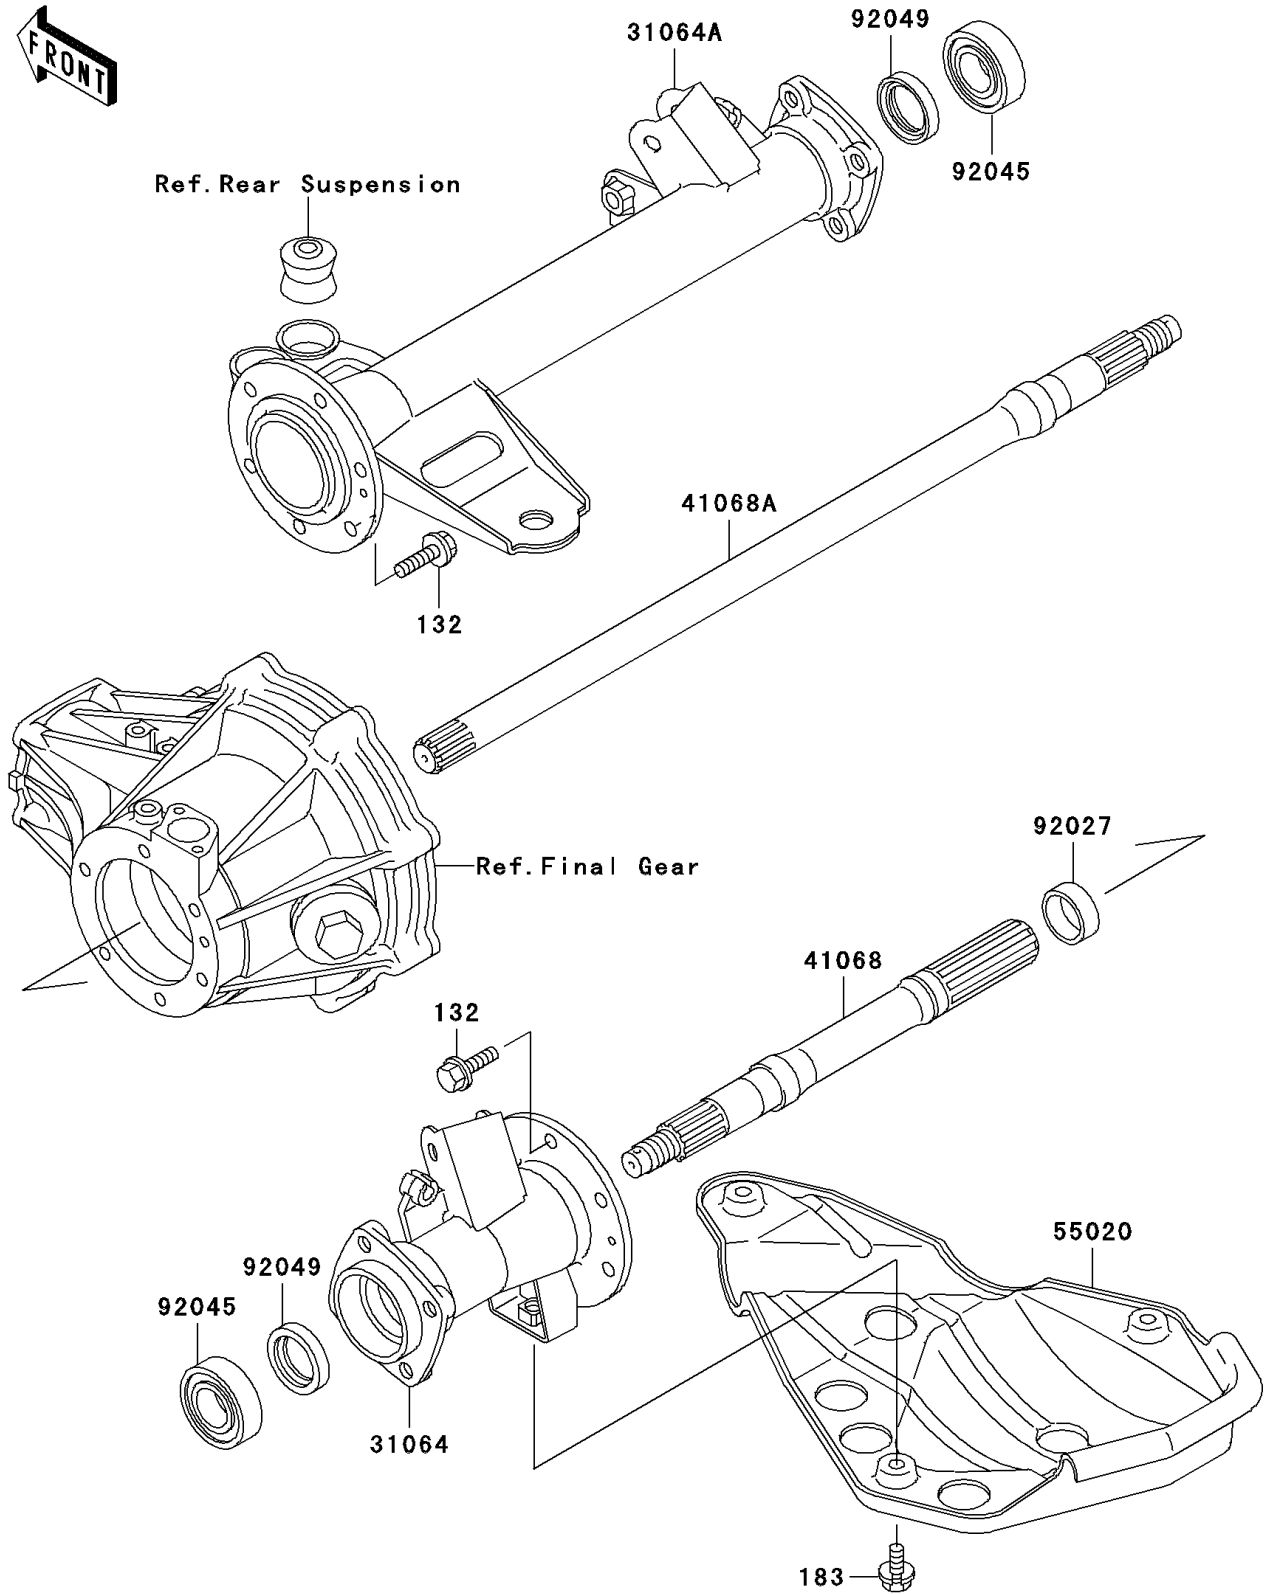

1998 Bayou 300 PARTS DIAGRAM

Rear Axle

E3133

1998 Bayou 300 PARTS LIST

Rear Axle

ITEM NAME	PART NUMBER	QUANTITY
BOLT-FLANGED-SMALL (Ref # 132)	132J0825	12
BOLT-UPSET-WS-SMALL (Ref # 183)	183H0814	3
PIPE-COMP,LH (Ref # 31064)	31064-1091	1
PIPE-COMP,RH (Ref # 31064A)	31064-1101	1
AXLE,LH (Ref # 41068)	41068-1247	1
AXLE,RH (Ref # 41068A)	41068-1248	1
GUARD,DIFFERENTIAL CASE (Ref # 55020)	55020-1203	1
COLLAR,23X30X12 (Ref # 92027)	92027-1892	1
BEARING-BALL,6205DDU (Ref # 92045)	92045-1229	2
SEAL-OIL,SO30428 (Ref # 92049)	92049-1236	2