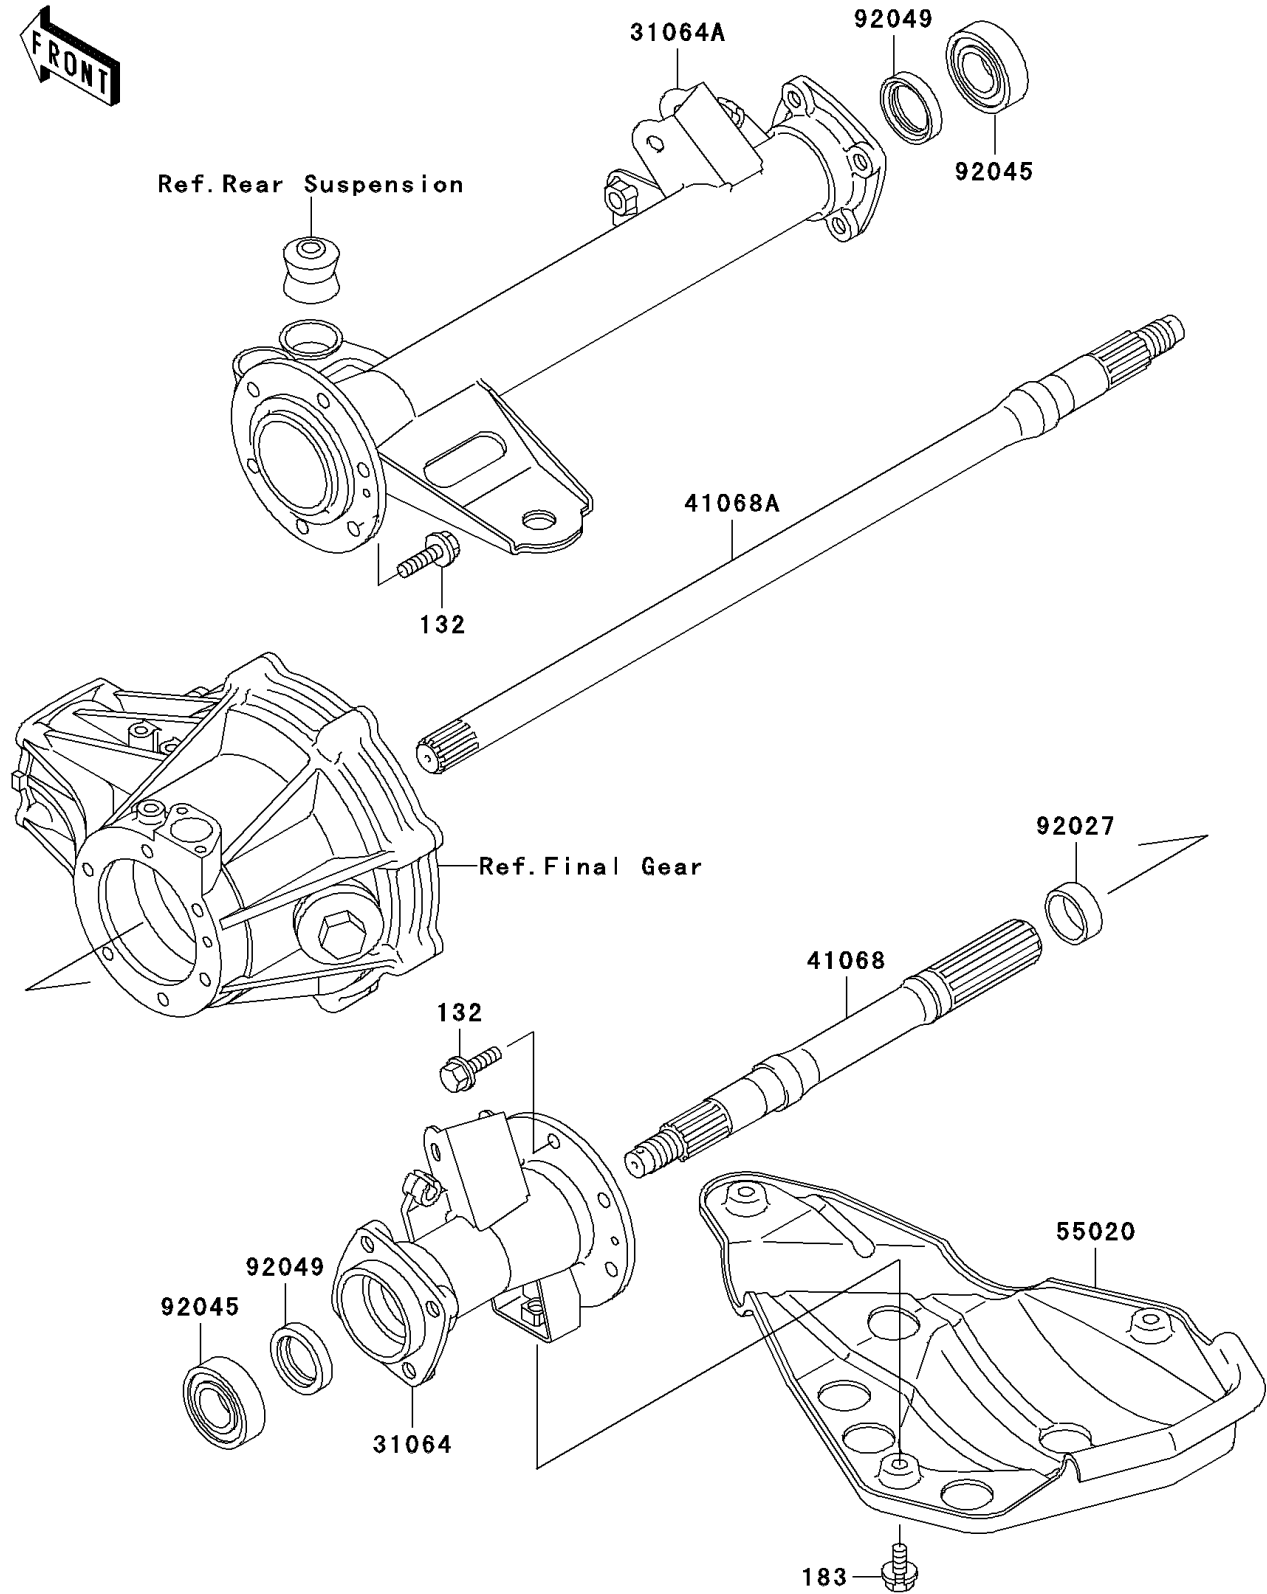

1999 Bayou 300 PARTS DIAGRAM

Rear Axle

E3133

1999 Bayou 300 PARTS LIST

Rear Axle

ITEM NAME	PART NUMBER	QUANTITY
BOLT-FLANGED-SMALL (Ref # 132)	132J0825	12
BOLT-UPSET-WS-SMALL (Ref # 183)	183H0814	3
PIPE-COMP,LH (Ref # 31064)	31064-1091	1
PIPE-COMP,RH (Ref # 31064A)	31064-1101	1
AXLE,LH (Ref # 41068)	41068-1247	1
AXLE,RH (Ref # 41068A)	41068-1248	1
GUARD,DIFFERENTIAL CASE (Ref # 55020)	55020-1203	1
COLLAR,23X30X12 (Ref # 92027)	92027-1892	1
BEARING-BALL,6205DDU (Ref # 92045)	92045-1229	2
SEAL-OIL,SO30428 (Ref # 92049)	92049-1236	2