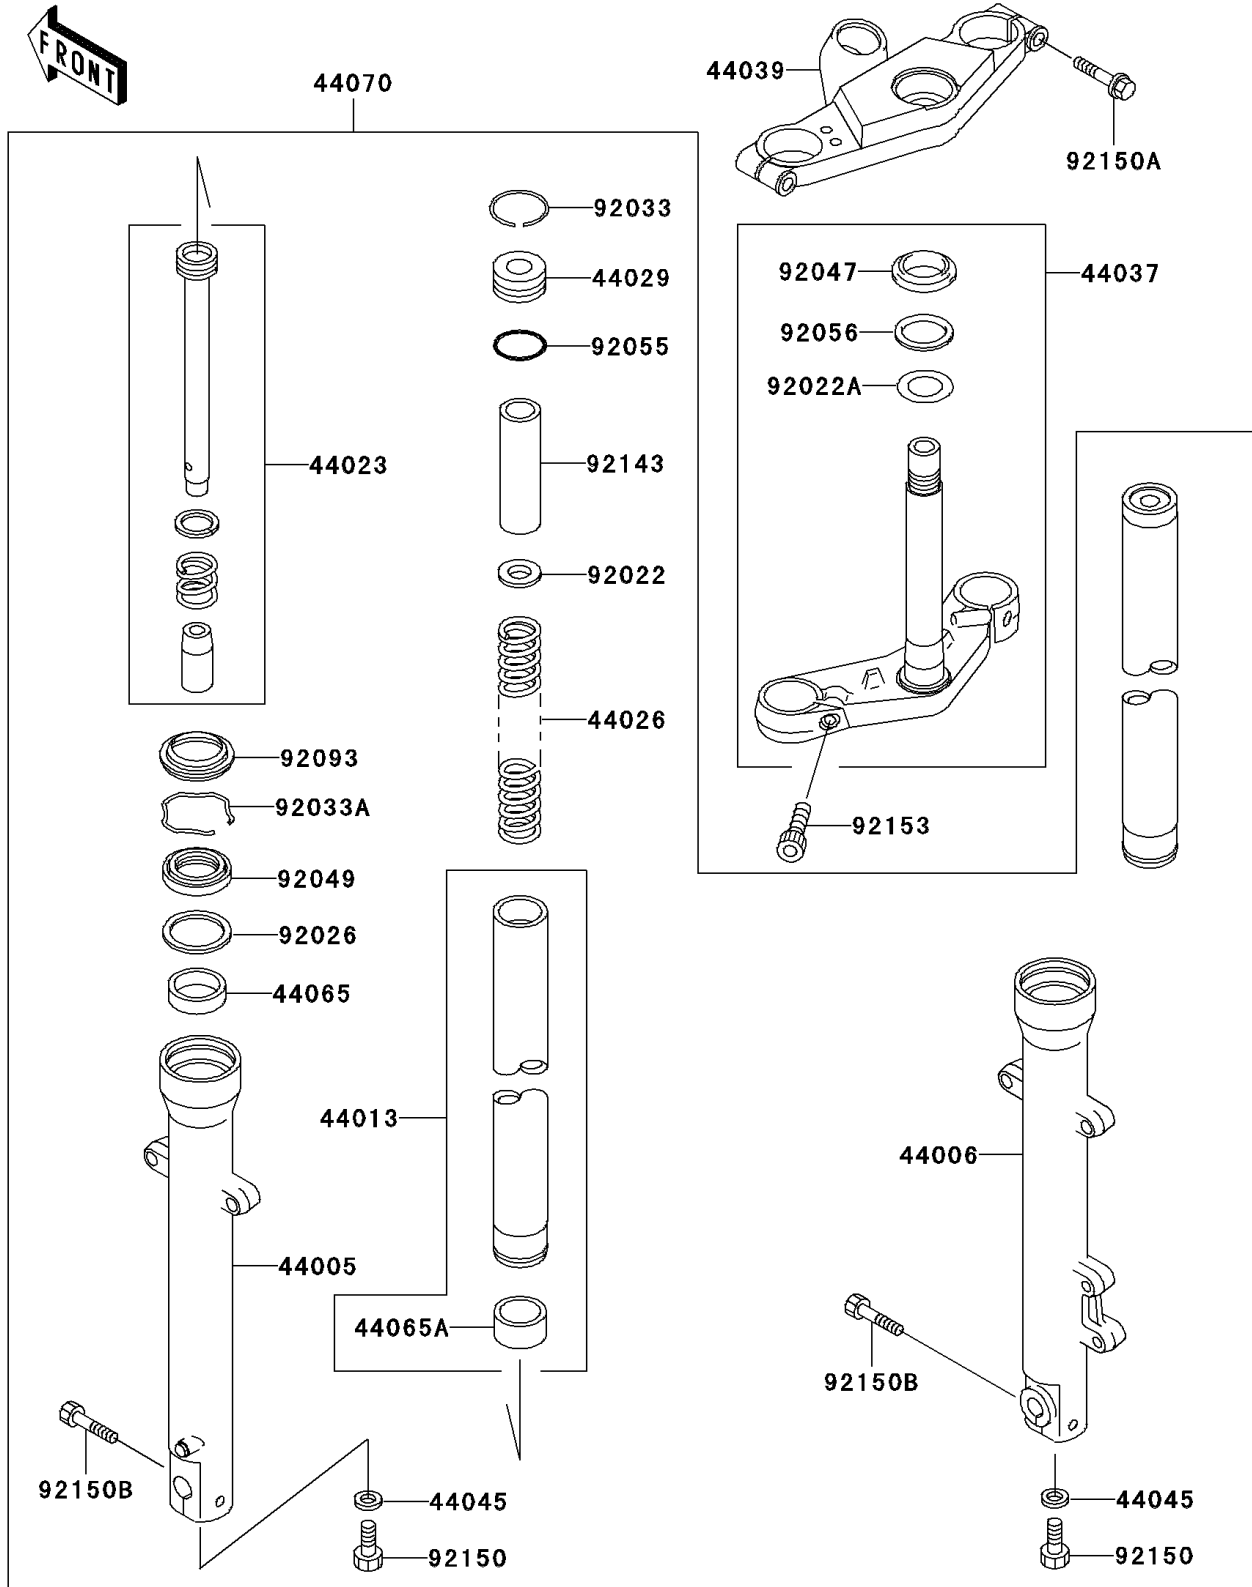

2006 Ninja® 500R PARTS DIAGRAM

Front Fork(D6F)

F2340

2006 Ninja® 500R PARTS LIST

Front Fork(D6F)

ITEM NAME	PART NUMBER	QUANTITY
PIPE-LEFT FORK OUTER (Ref # 44005)	44005-1330	1
PIPE-RIGHT FORK OUTER (Ref # 44006)	44006-1330	1
PIPE-FORK INNER (Ref # 44013)	44013-1394	2
CYLINDER-COMP-FORK (Ref # 44023)	44023-1092	2
SPRING-FRONT FORK (Ref # 44026)	44026-1555	2
SEAT-FORK SPRING (Ref # 44029)	44029-1127	2
HOLDER-FORK UNDER (Ref # 44037)	44037-1319	1
HOLDER-FORK UPPER,BLACK (Ref # 44039)	44039-1246-10	1
GASKET,FORK CYLINDER BOLT (Ref # 44045)	44045-051	2
BUSHING-FRONT FORK (Ref # 44065)	44065-1109	2
BUSHING-FRONT FORK,INNER PIPE (Ref # 44065A)	44065-1110	2
DAMPER-ASSY,FORK (Ref # 44070)	44070-5174	1
WASHER (Ref # 92022)	92022-1879	2
WASHER,30.5X50X0.6 (Ref # 92022A)	92022-231	1
SPACER,FORK (Ref # 92026)	92026-1443	2
RING-SNAP (Ref # 92033)	92033-1236	2
RING-SNAP (Ref # 92033A)	92033-1286	2
RACE,STEERING STEM BEARING (Ref # 92047)	92047-012	1
SEAL-OIL,FORK OUTER (Ref # 92049)	92049-1421	2
RING-O,FORK SPRING SEAT (Ref # 92055)	92055-1384	2
SEAL-OIL,STEERING STEM (Ref # 92056)	92056-003	1
SEAL,FORK OUTER (Ref # 92093)	92093-1367	2
COLLAR,FORK,L=100 (Ref # 92143)	92143-1682	2
BOLT,SOCKET,8X18 (Ref # 92150)	92150-1432	2
BOLT (Ref # 92150A)	92150-1610	2
BOLT,SOCKET,8MM (Ref # 92150B)	92150-1613	2
BOLT,SOCKET,10X25 (Ref # 92153)	92153-0301	2