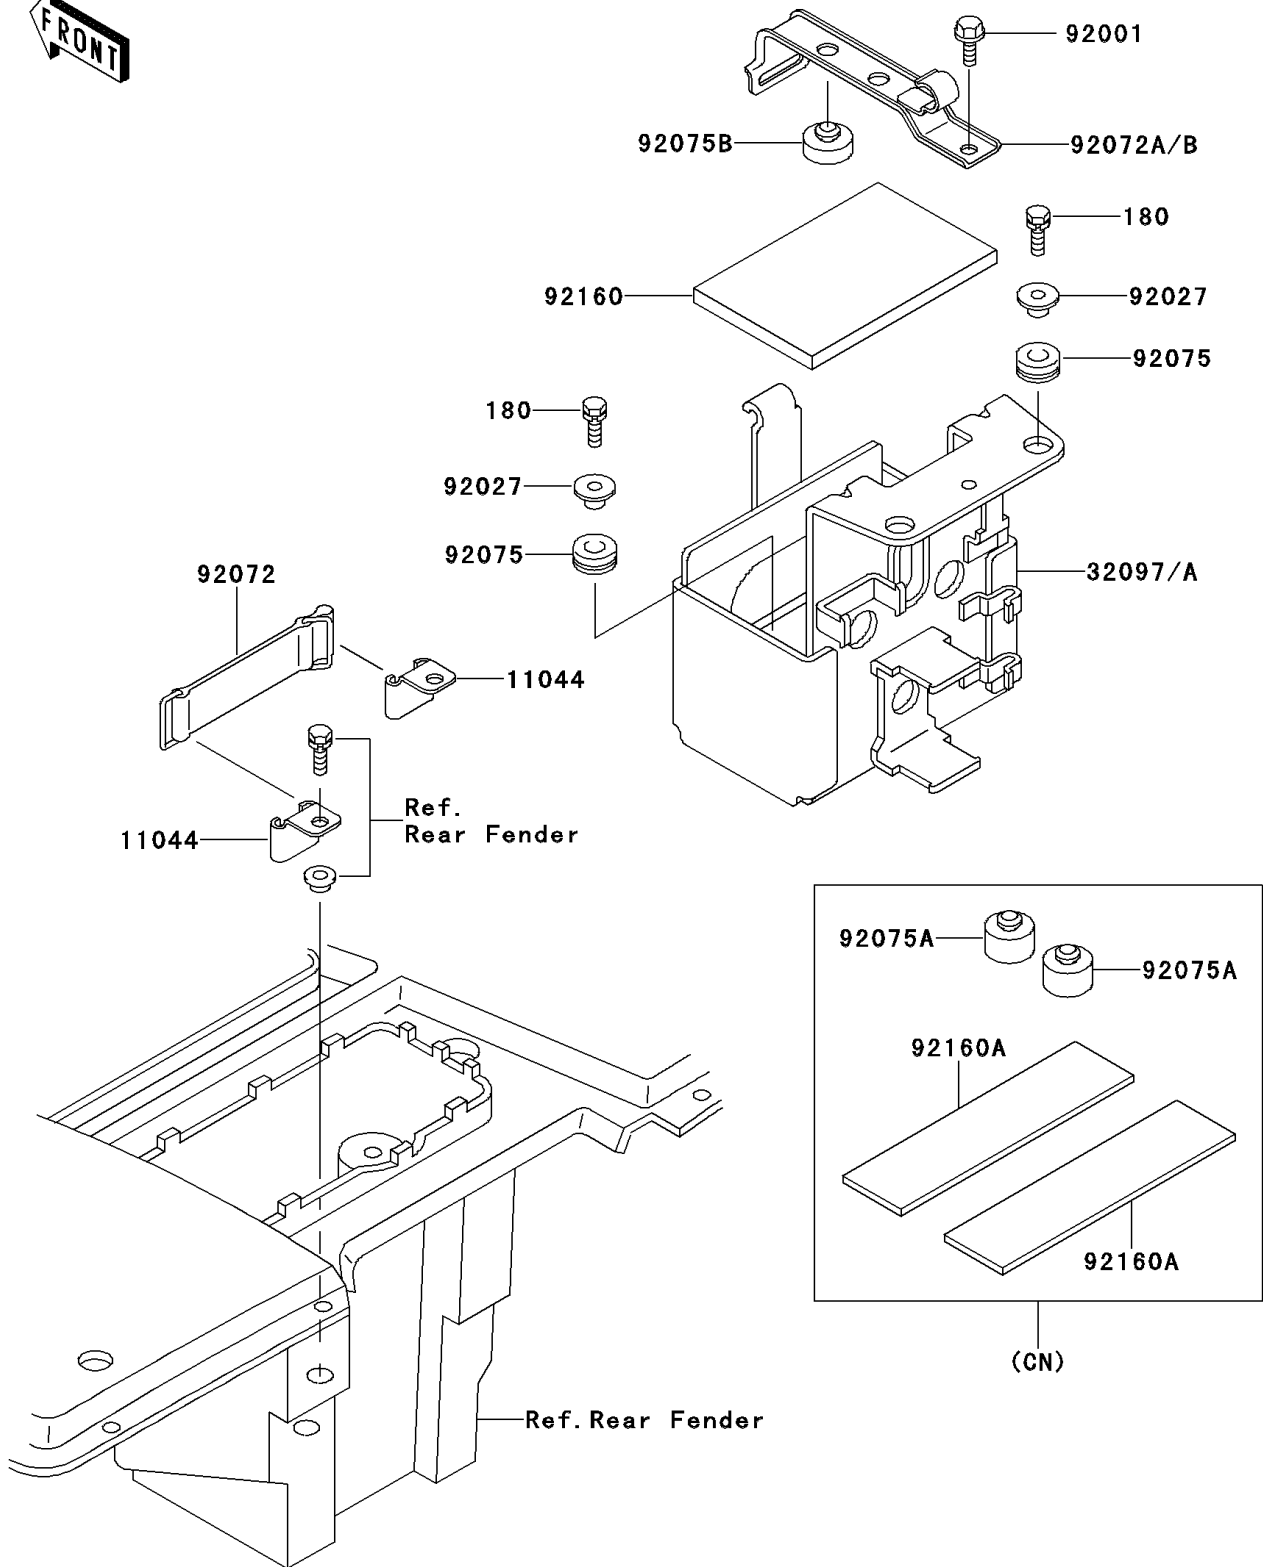

1997 Bayou 300 PARTS DIAGRAM

Battery Case

F2132

1997 Bayou 300 PARTS LIST

Battery Case

ITEM NAME	PART NUMBER	QUANTITY
BOLT-UPSET-WS (Ref # 180)	180D0620	4
BRACKET,TOOL (Ref # 11044)	11044-1535	2
BOLT,W/P,6X16 (Ref # 92001)	92001-1860	1
COLLAR,L=9.6 (Ref # 92027)	92027-1045	4
BAND (Ref # 92072)	92072-1044	1
DAMPER (Ref # 92075)	92075-1167	4
CASE-BATTERY (Ref # 32097)	32097-1184	1
CASE-BATTERY (Ref # 32097A)	32097-1185	1
BAND,BATTERY (Ref # 92072A)	92072-1230	1
BAND,BATTERY (Ref # 92072B)	92072-1290	1
DAMPER (Ref # 92075A)	92075-1876	2
DAMPER (Ref # 92075B)	92075-281	2
DAMPER,BATTERY (Ref # 92160)	92160-1100	1
DAMPER (Ref # 92160A)	92160-1266	2