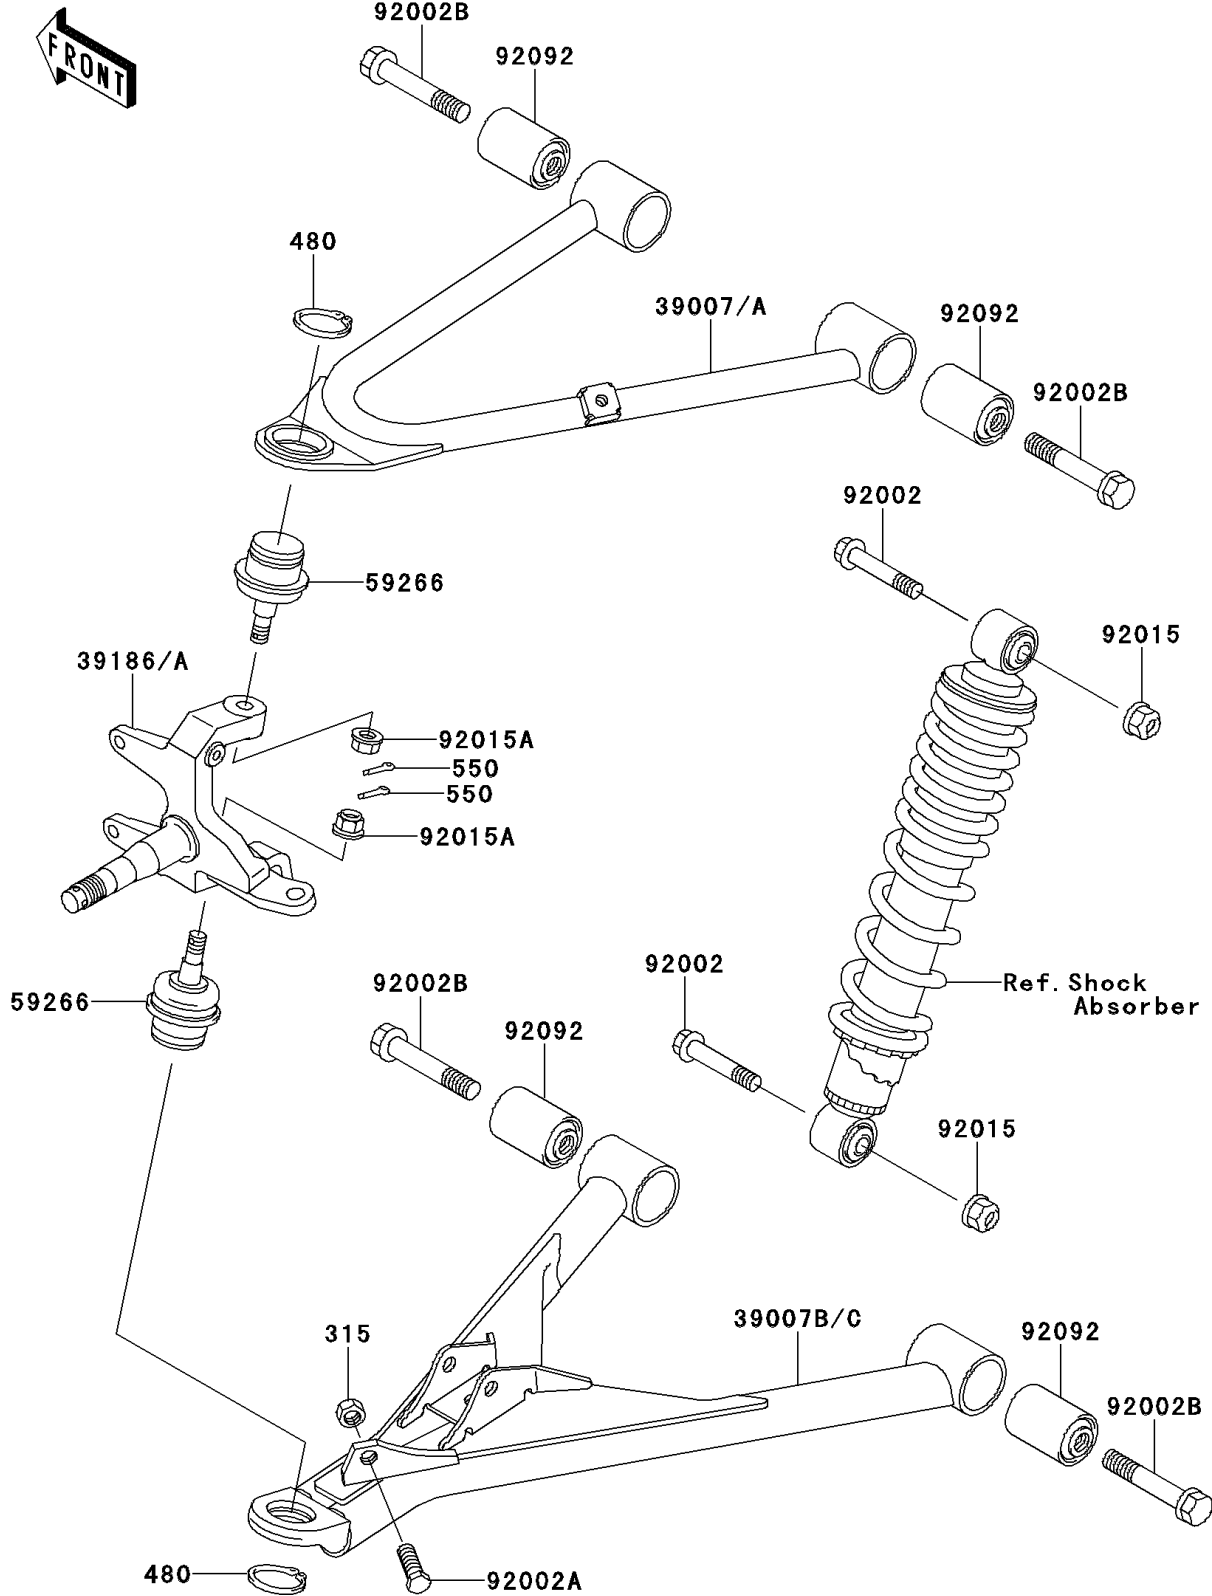

# 1999 Bayou 300 PARTS DIAGRAM

Front Suspension

F2152

# 1999 Bayou 300 PARTS LIST

## Front Suspension

| ITEM NAME                            | PART NUMBER | QUANTITY |
|--------------------------------------|-------------|----------|
| NUT-HEX-FINE (Ref # 315)             | 315J1000    | 2        |
| CIRCLIP-TYPE-C,32MM (Ref # 480)      | 480J3200    | 4        |
| PIN-COTTER,2.0X15 (Ref # 550)        | 550D2015    | 4        |
| ARM-SUSP,FR,LH,UPP (Ref # 39007)     | 39007-1140  | 1        |
| ARM-SUSP,FR,RH,UPP (Ref # 39007A)    | 39007-1141  | 1        |
| ARM-SUSP,FR,LH,LWR (Ref # 39007B)    | 39007-1142  | 1        |
| ARM-SUSP,FR,RH,LWR (Ref # 39007C)    | 39007-1143  | 1        |
| KNUCKLE,LH (Ref # 39186)             | 39186-1083  | 1        |
| KNUCKLE,RH (Ref # 39186A)            | 39186-1084  | 1        |
| JOINT-BALL (Ref # 59266)             | 59266-1060  | 4        |
| BOLT,FLANGED,10X53.5 (Ref # 92002)   | 92002-1529  | 4        |
| BOLT,10X30 (Ref # 92002A)            | 92002-1559  | 2        |
| BOLT,FLANGED,12X67 (Ref # 92002B)    | 92002-1861  | 8        |
| NUT,LOCK,10MM (Ref # 92015)          | 92015-1597  | 4        |
| NUT,LOCK,FLANGED,10MM (Ref # 92015A) | 92015-1717  | 4        |
| BUSHING-RUBBER (Ref # 92092)         | 92092-1065  | 8        |