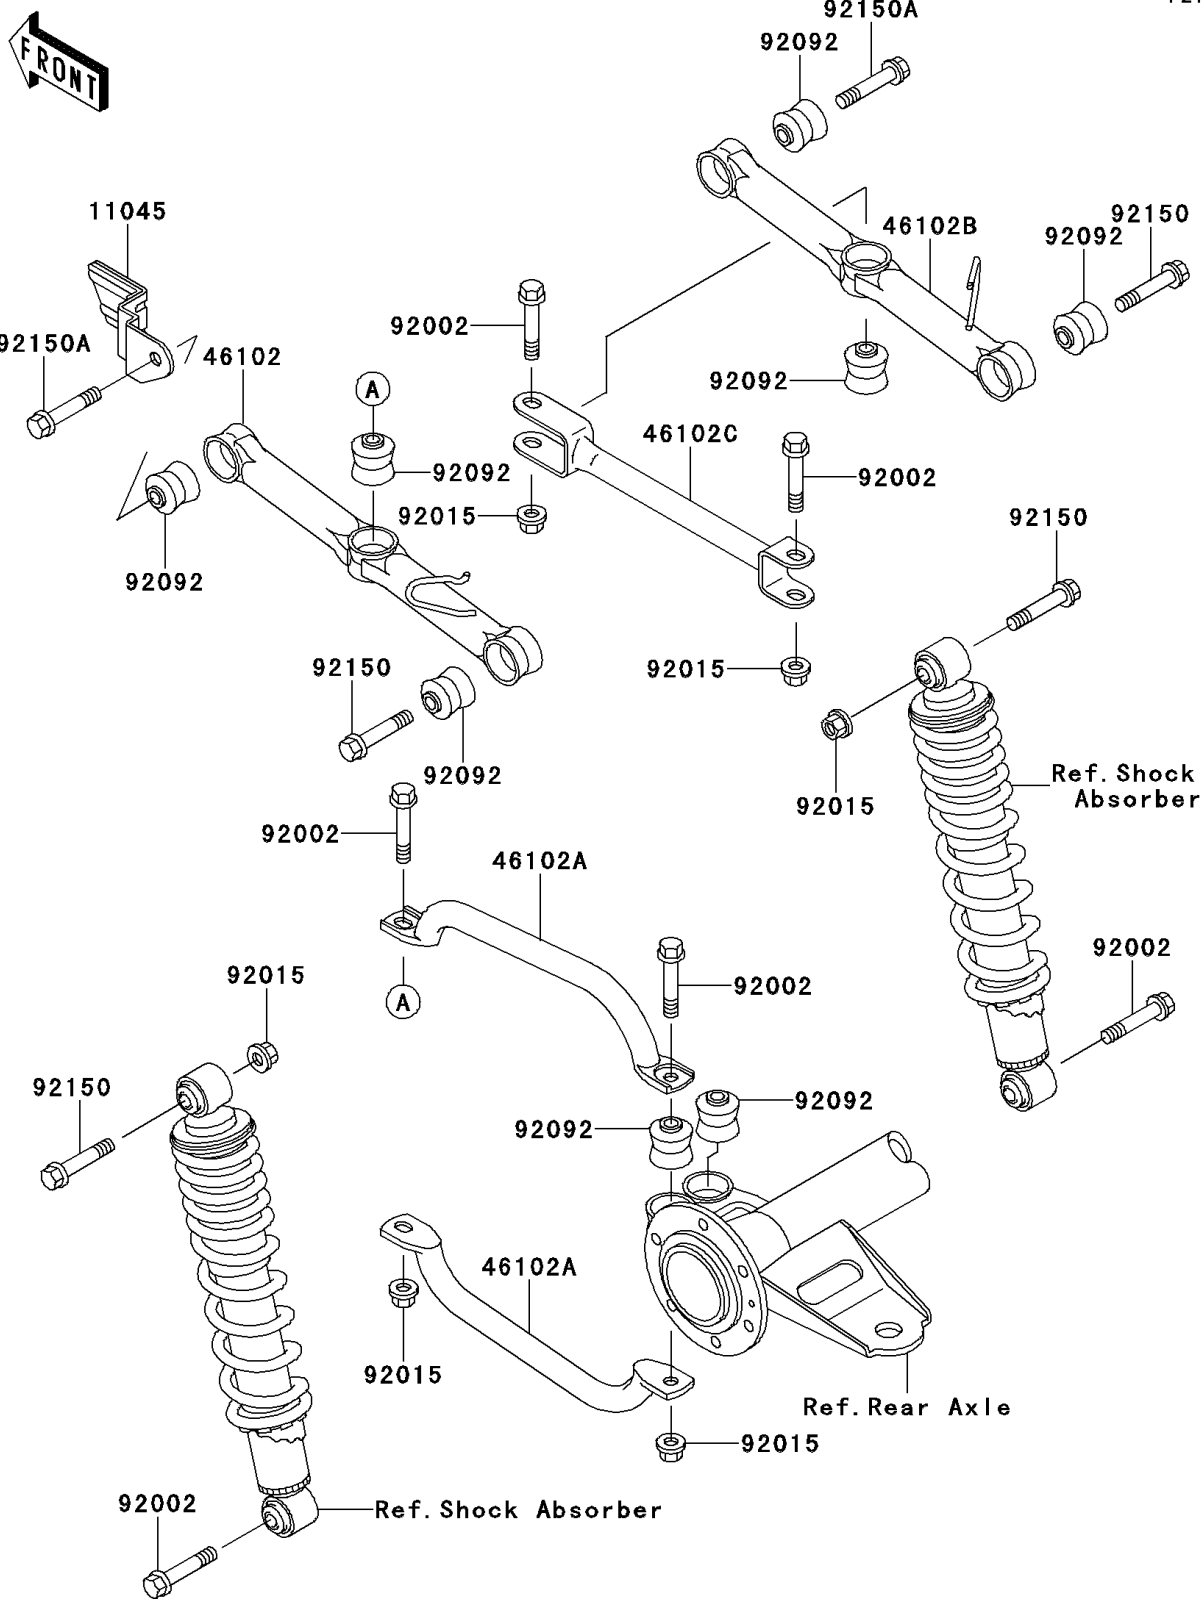

1998 Bayou 300 PARTS DIAGRAM

Rear Suspension

F2153

1998 Bayou 300 PARTS LIST

Rear Suspension

ITEM NAME	PART NUMBER	QUANTITY
BRACKET,FLAP GUARD (Ref # 11045)	11045-1946	1
ROD,SUSPENSION,RR,LH,OUTSIDE (Ref # 46102)	46102-1223	1
ROD,SUSPENSION,RR,LH,INSIDE (Ref # 46102A)	46102-1224	2
ROD,SUSPENSION,RR,RH,OUTSIDE (Ref # 46102B)	46102-1225	1
ROD,SUSPENSION,RR,RH,INSIDE (Ref # 46102C)	46102-1226	1
BOLT,FLANGED,10X53.5 (Ref # 92002)	92002-1529	6
NUT,LOCK,10MM (Ref # 92015)	92015-1597	6
BUSHING-RUBBER (Ref # 92092)	92092-1064	8
BOLT,FLANGED,10X49 (Ref # 92150)	92150-1048	4
BOLT,FLANGED,10X52 (Ref # 92150A)	92150-1070	2