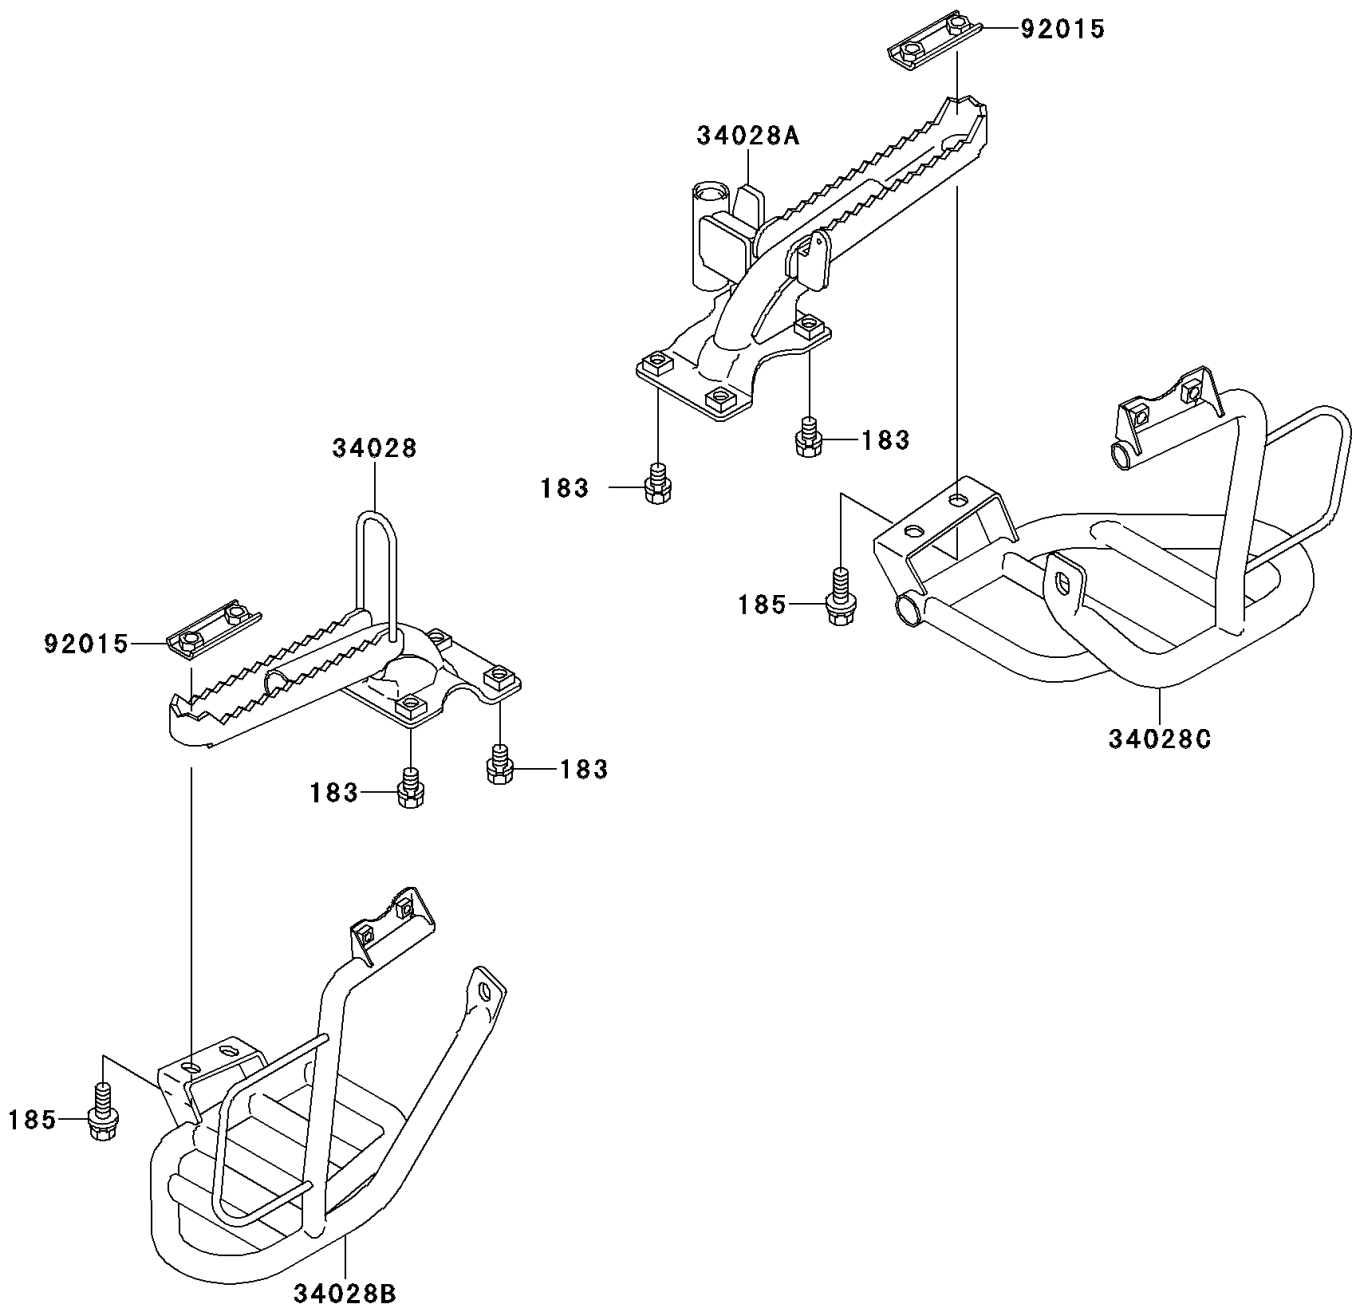

1997 Bayou 300 PARTS DIAGRAM

Footrests

F2160

1997 Bayou 300 PARTS LIST

Footrests

ITEM NAME	PART NUMBER	QUANTITY
BOLT-UPSET-WS-SMALL (Ref # 183)	183H0818	8
BOLT-UPSET-WSP-SMALL,8X20 (Ref # 185)	185J0820	4
STEP,LH (Ref # 34028)	34028-1271	1
STEP,RH (Ref # 34028A)	34028-1279	1
STEP,FOOT BOARD,LH (Ref # 34028B)	34028-1310	1
STEP,FOOT BOARD,RH (Ref # 34028C)	34028-1311	1
NUT (Ref # 92015)	92015-1732	2