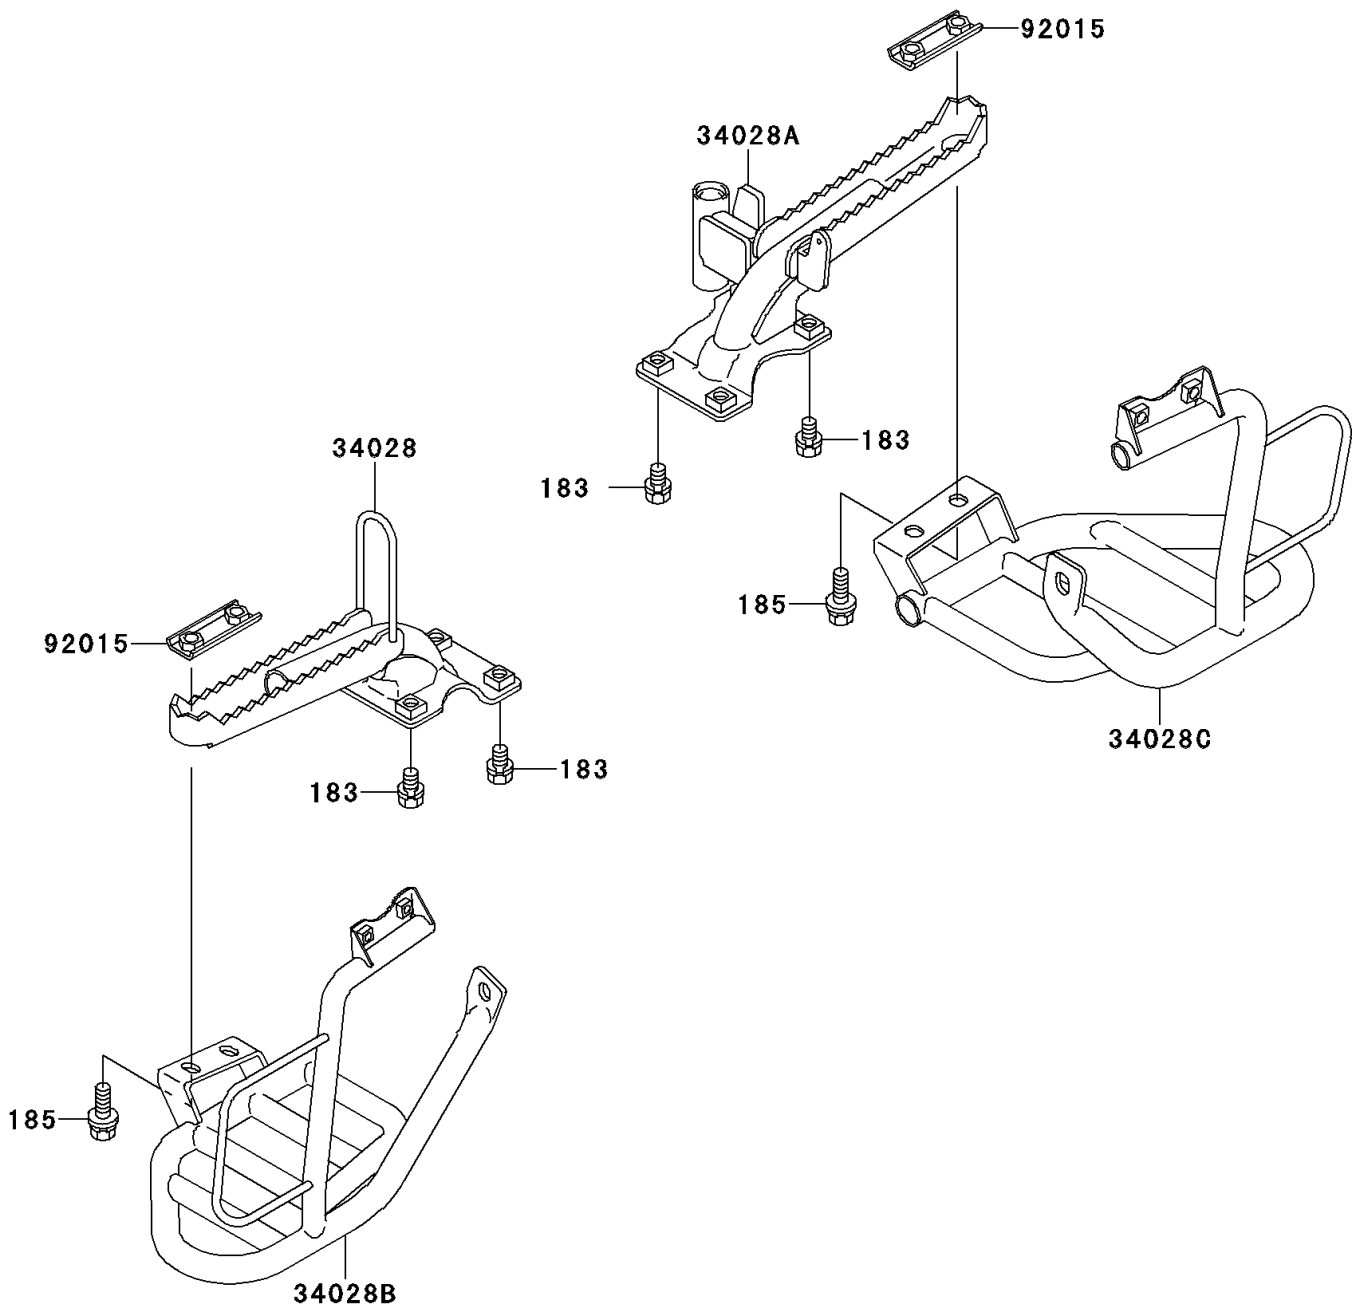

# 1997 Bayou 300 PARTS DIAGRAM

Footrests

F2160

# 1997 Bayou 300 PARTS LIST

## Footrests

ITEM NAME	PART NUMBER	QUANTITY
BOLT-UPSET-WS-SMALL (Ref # 183)	183H0818	8
BOLT-UPSET-WSP-SMALL,8X20 (Ref # 185)	185J0820	4
STEP,LH (Ref # 34028)	34028-1271	1
STEP,RH (Ref # 34028A)	34028-1279	1
STEP,FOOT BOARD,LH (Ref # 34028B)	34028-1310	1
STEP,FOOT BOARD,RH (Ref # 34028C)	34028-1311	1
NUT (Ref # 92015)	92015-1732	2