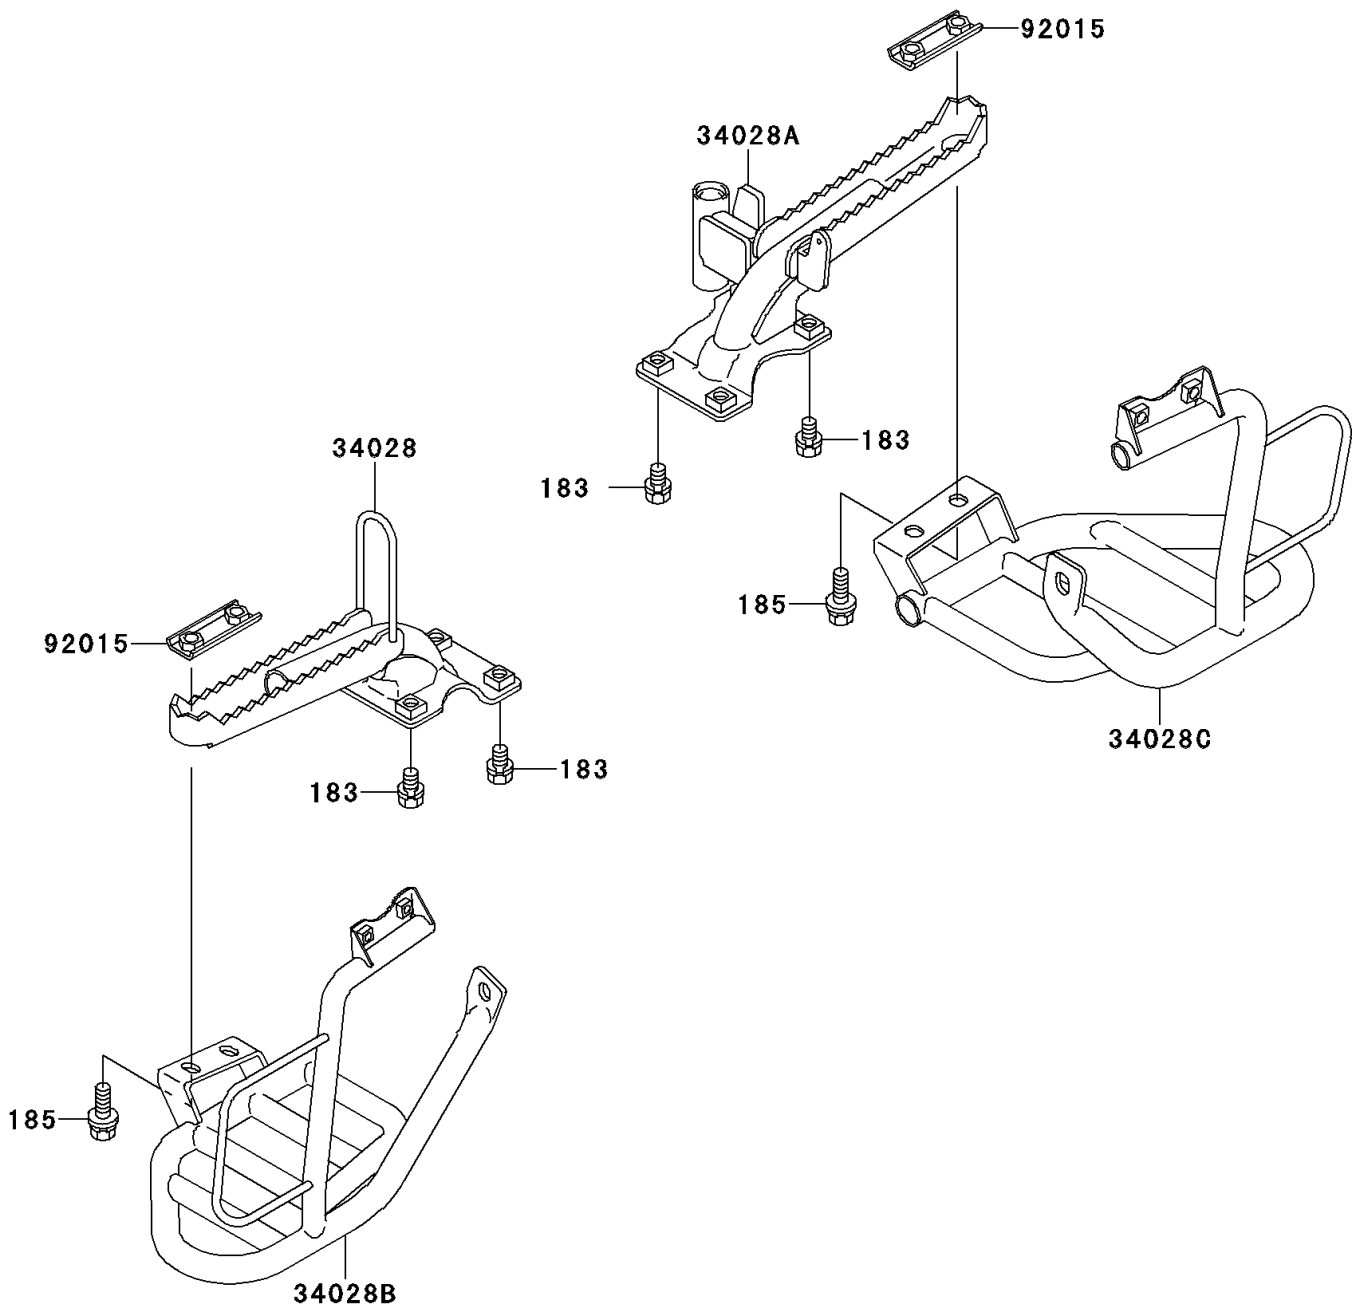

1998 Bayou 300 PARTS DIAGRAM

Footrests

F2160

1998 Bayou 300 PARTS LIST

Footrests

ITEM NAME	PART NUMBER	QUANTITY
BOLT-UPSET-WS-SMALL (Ref # 183)	183H0818	8
BOLT-UPSET-WSP-SMALL,8X20 (Ref # 185)	185J0820	4
STEP,LH (Ref # 34028)	34028-1271	1
STEP,RH (Ref # 34028A)	34028-1279	1
STEP,FOOT BOARD,LH (Ref # 34028B)	34028-1310	1
STEP,FOOT BOARD,RH (Ref # 34028C)	34028-1311	1
NUT (Ref # 92015)	92015-1732	2