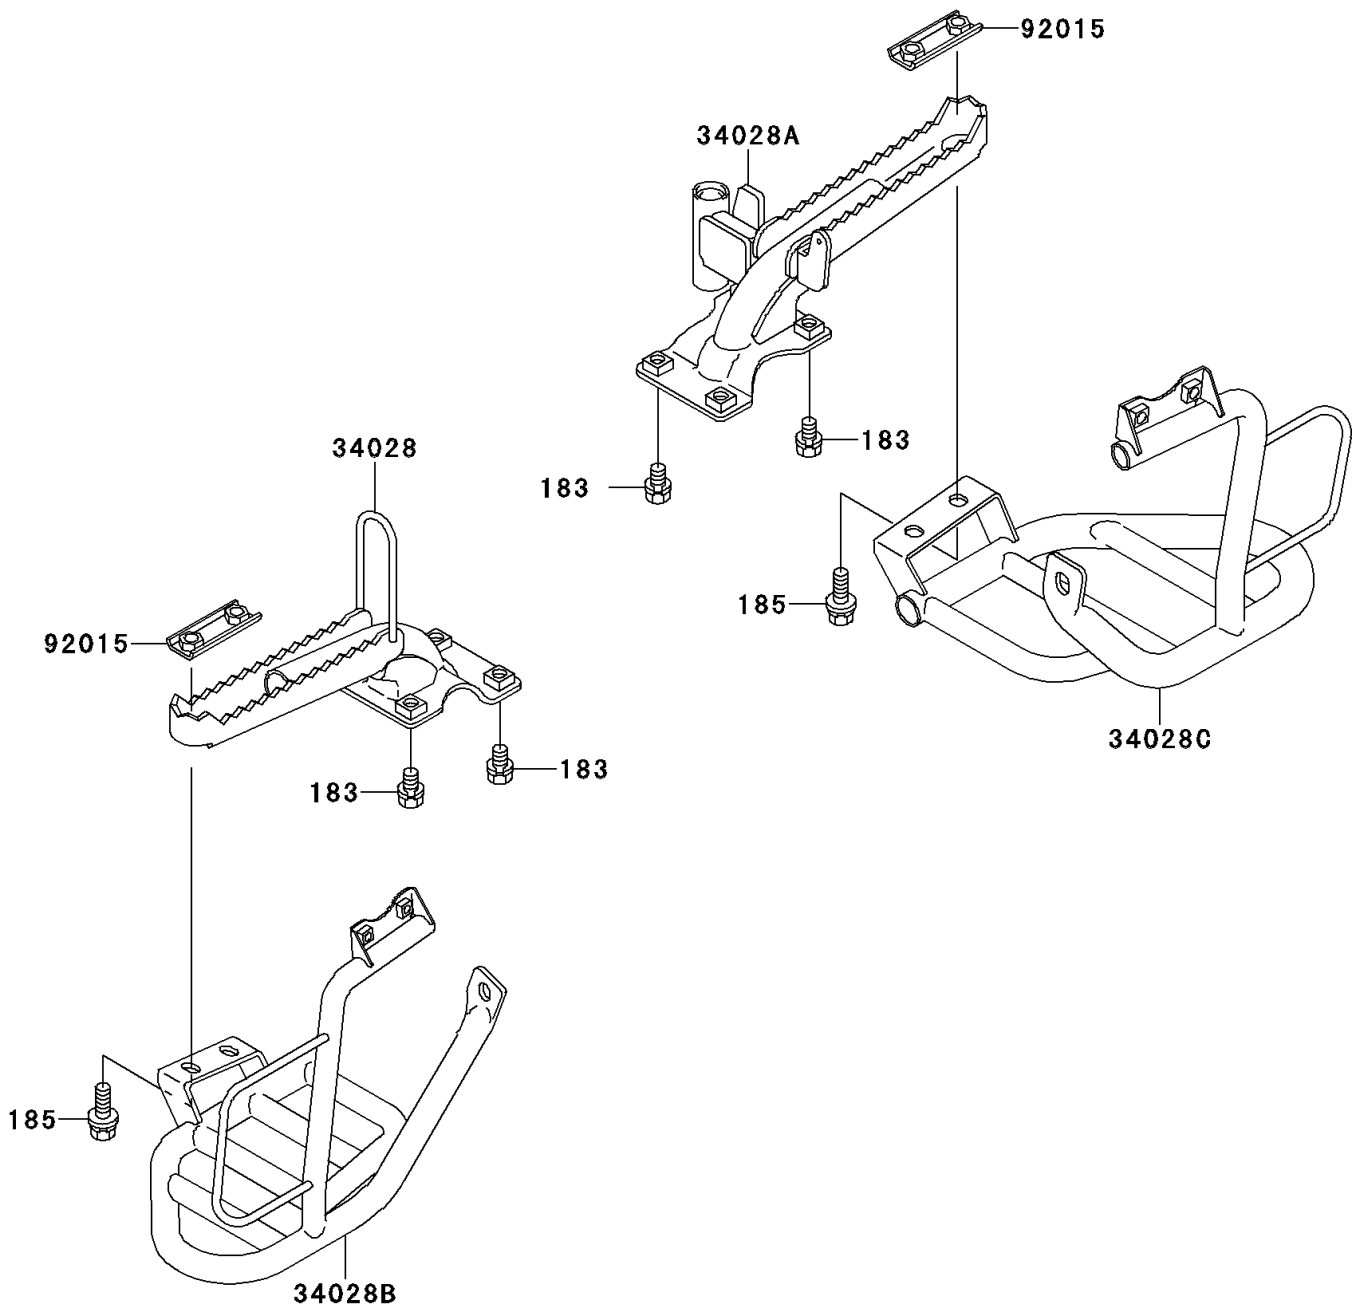

2000 Bayou 300 PARTS DIAGRAM

Footrests

F2160

2000 Bayou 300 PARTS LIST

Footrests

ITEM NAME	PART NUMBER	QUANTITY
BOLT-UPSET-WS-SMALL (Ref # 183)	183H0818	8
BOLT-UPSET-WSP-SMALL,8X20 (Ref # 185)	185J0820	4
STEP,LH (Ref # 34028)	34028-1271	1
STEP,RH (Ref # 34028A)	34028-1279	1
STEP,FOOT BOARD,LH (Ref # 34028B)	34028-1310	1
STEP,FOOT BOARD,RH (Ref # 34028C)	34028-1311	1
NUT (Ref # 92015)	92015-1732	2